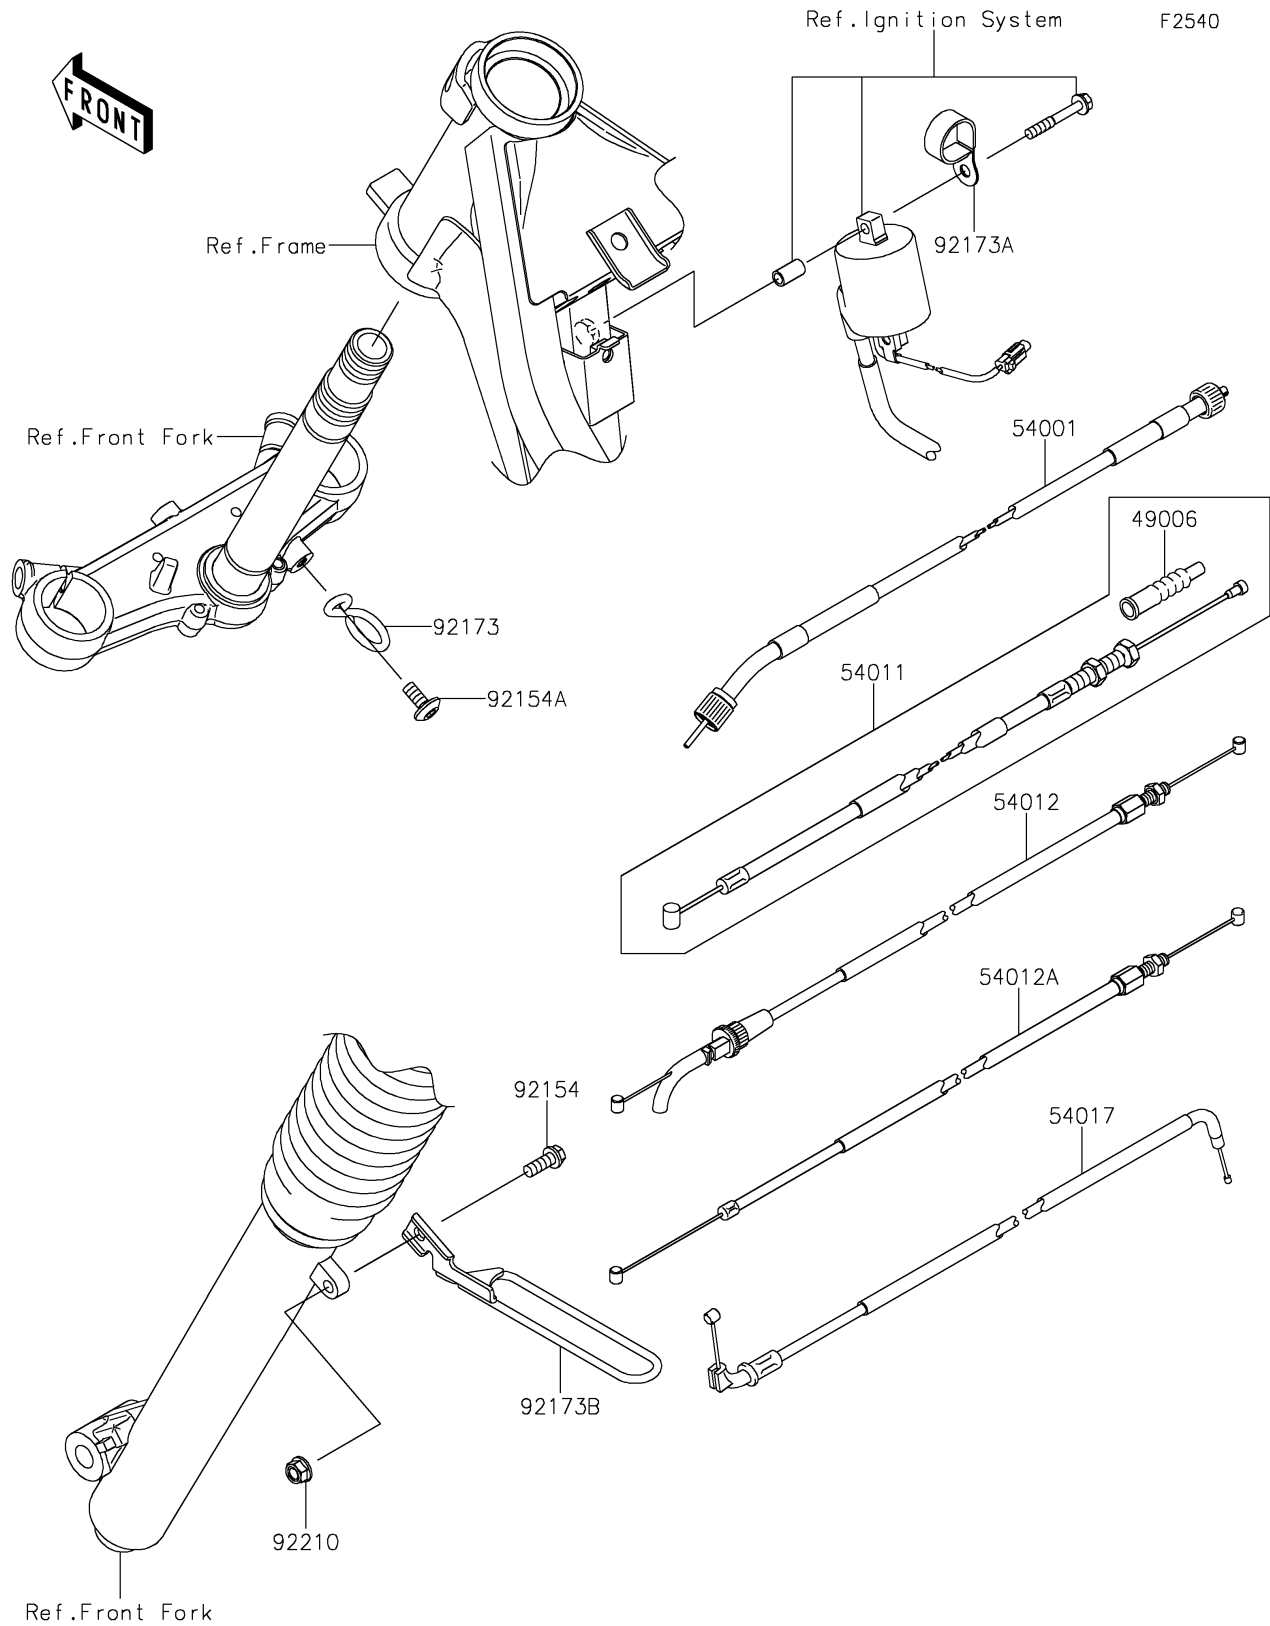

2018 PARTS DIAGRAM

Cables

2018 PARTS LIST

Cables

ITEM NAME	PART NUMBER	QUANTITY
BOOT,CLUTCH CABLE (Ref # 49006)	49006-0579	1
CABLE-SPEEDMETER (Ref # 54001)	54001-0035	1
CABLE-CLUTCH (Ref # 54011)	54011-0610	1
CABLE-THROTTLE,OPENING (Ref # 54012)	54012-0619	1
CABLE-THROTTLE,CLOSING (Ref # 54012A)	54012-0620	1
CABLE-STARTER (Ref # 54017)	54017-0306	1
BOLT,FLANGED,6X16 (Ref # 92154)	92154-0460	1
BOLT,SOCKET,6X14 (Ref # 92154A)	92154-1208	1
CLAMP,METER CABLE,UPP (Ref # 92173)	92173-0828	1
CLAMP,THROTTLE CABLE (Ref # 92173A)	92173-1069	1
CLAMP (Ref # 92173B)	92173-1295	1
NUT,LOCK,FLANGED,6MM (Ref # 92210)	92210-0181	1