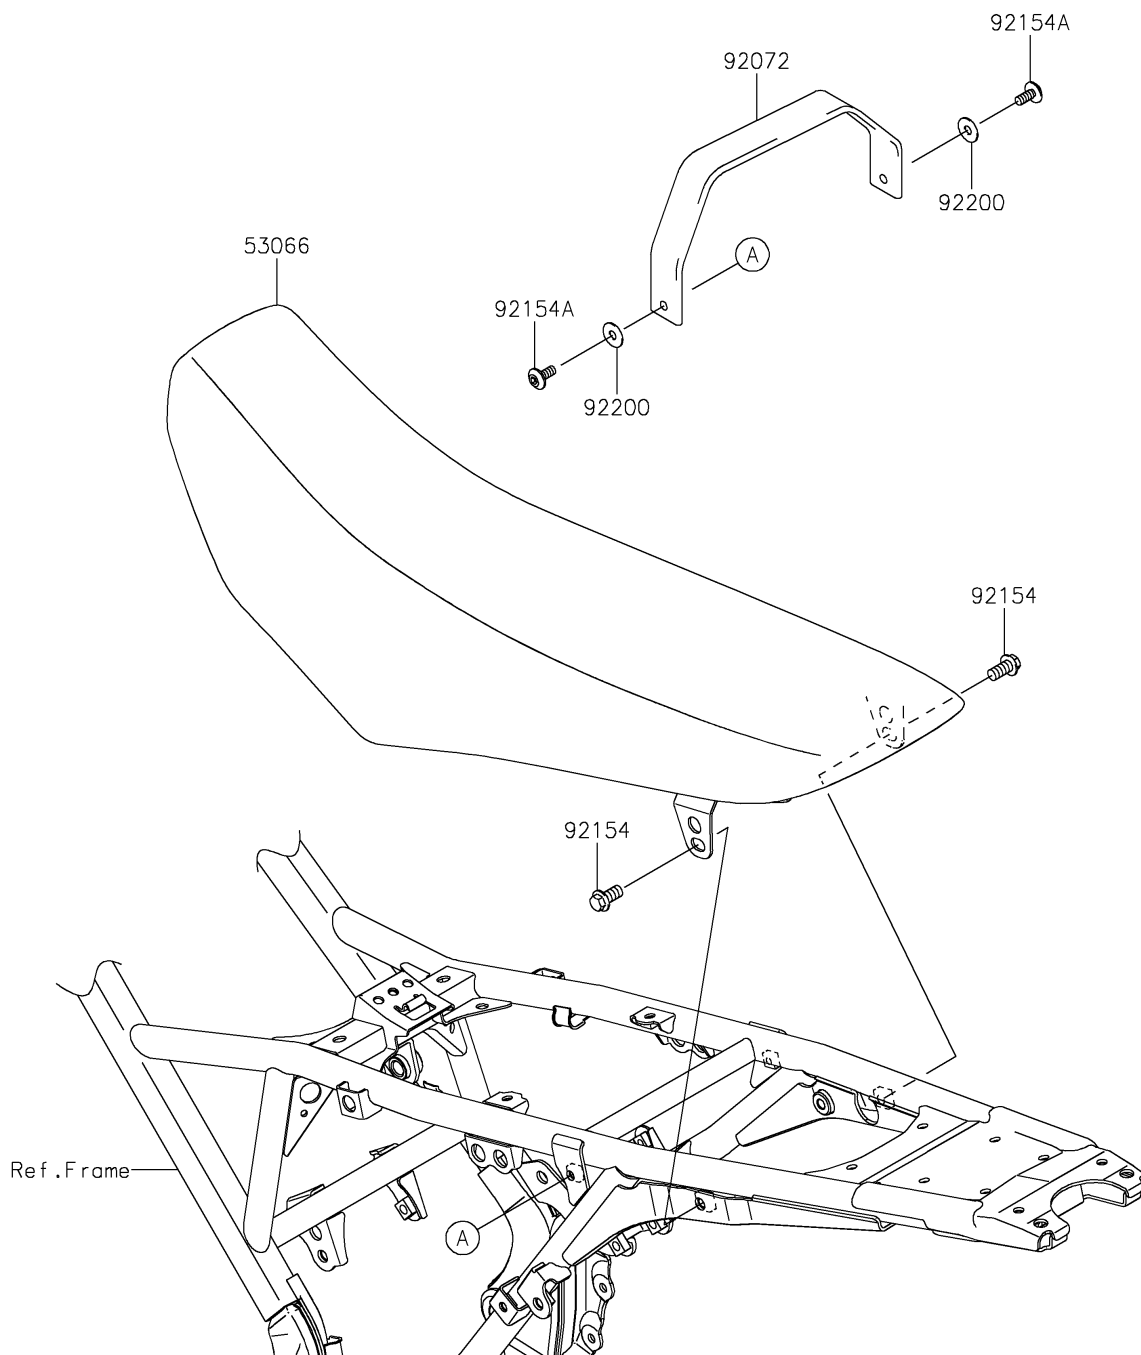

2018 PARTS DIAGRAM

Seat

F2510

2018 PARTS LIST

Seat

ITEM NAME	PART NUMBER	QUANTITY
SEAT-ASSY,GRAY/BLACK/WHITE (Ref # 53066)	53066-0477-55E	1
BAND,BLACK (Ref # 92072)	92072-0772-MA	1
BOLT,FLANGED,8X16 (Ref # 92154)	92154-0462	1
BOLT,SOCKET,6X14 (Ref # 92154A)	92154-1208	1
WASHER,6.5X18X1 (Ref # 92200)	92200-0544	1