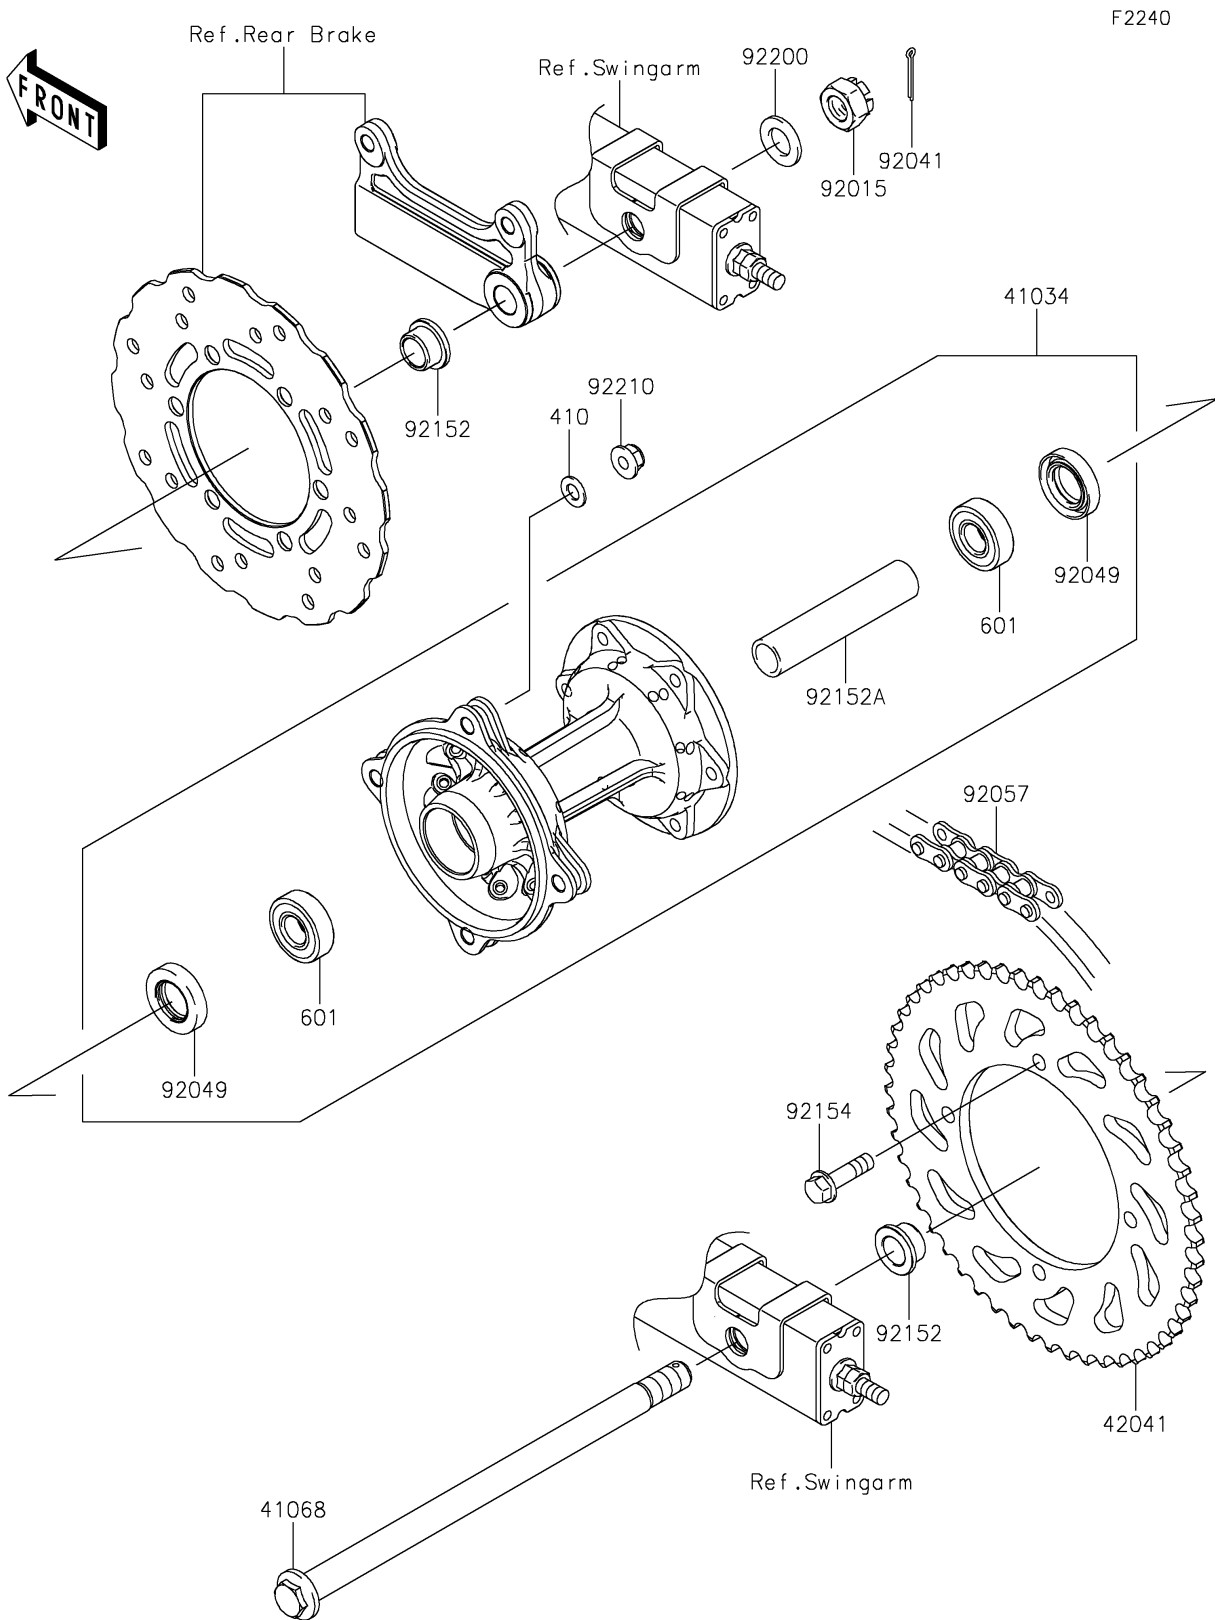

2018 PARTS DIAGRAM

Rear Hub

2018 PARTS LIST

Rear Hub

ITEM NAME	PART NUMBER	QUANTITY
WASHER-PLAIN-SMALL,8MM (Ref # 410)	410AA0800	1
DRUM-ASSY,RR (Ref # 41034)	41034-0596	1
AXLE,RR,14X264.5 (Ref # 41068)	41068-0075	1
SPROCKET-HUB,52T (Ref # 42041)	42041-0146	1
BEARING-BALL (Ref # 601)	601B6202UU	1
NUT,CASTLE,14MM (Ref # 92015)	92015-1765	1
COTTER,3X35 (Ref # 92041)	92041-0010	1
SEAL-OIL (Ref # 92049)	92049-0114	1
CHAIN,DRIVE,428HX132L (Ref # 92057)	92057-0642	1
COLLAR,15.1X20X12.8 (Ref # 92152)	92152-2246	1
COLLAR,15.1X20X106 (Ref # 92152A)	92152-2493	1
BOLT,FLANGED,8X30 (Ref # 92154)	92154-3760	1
WASHER,14.2X26X3.2 (Ref # 92200)	92200-0873	1
NUT,8MM (Ref # 92210)	92210-0570	1