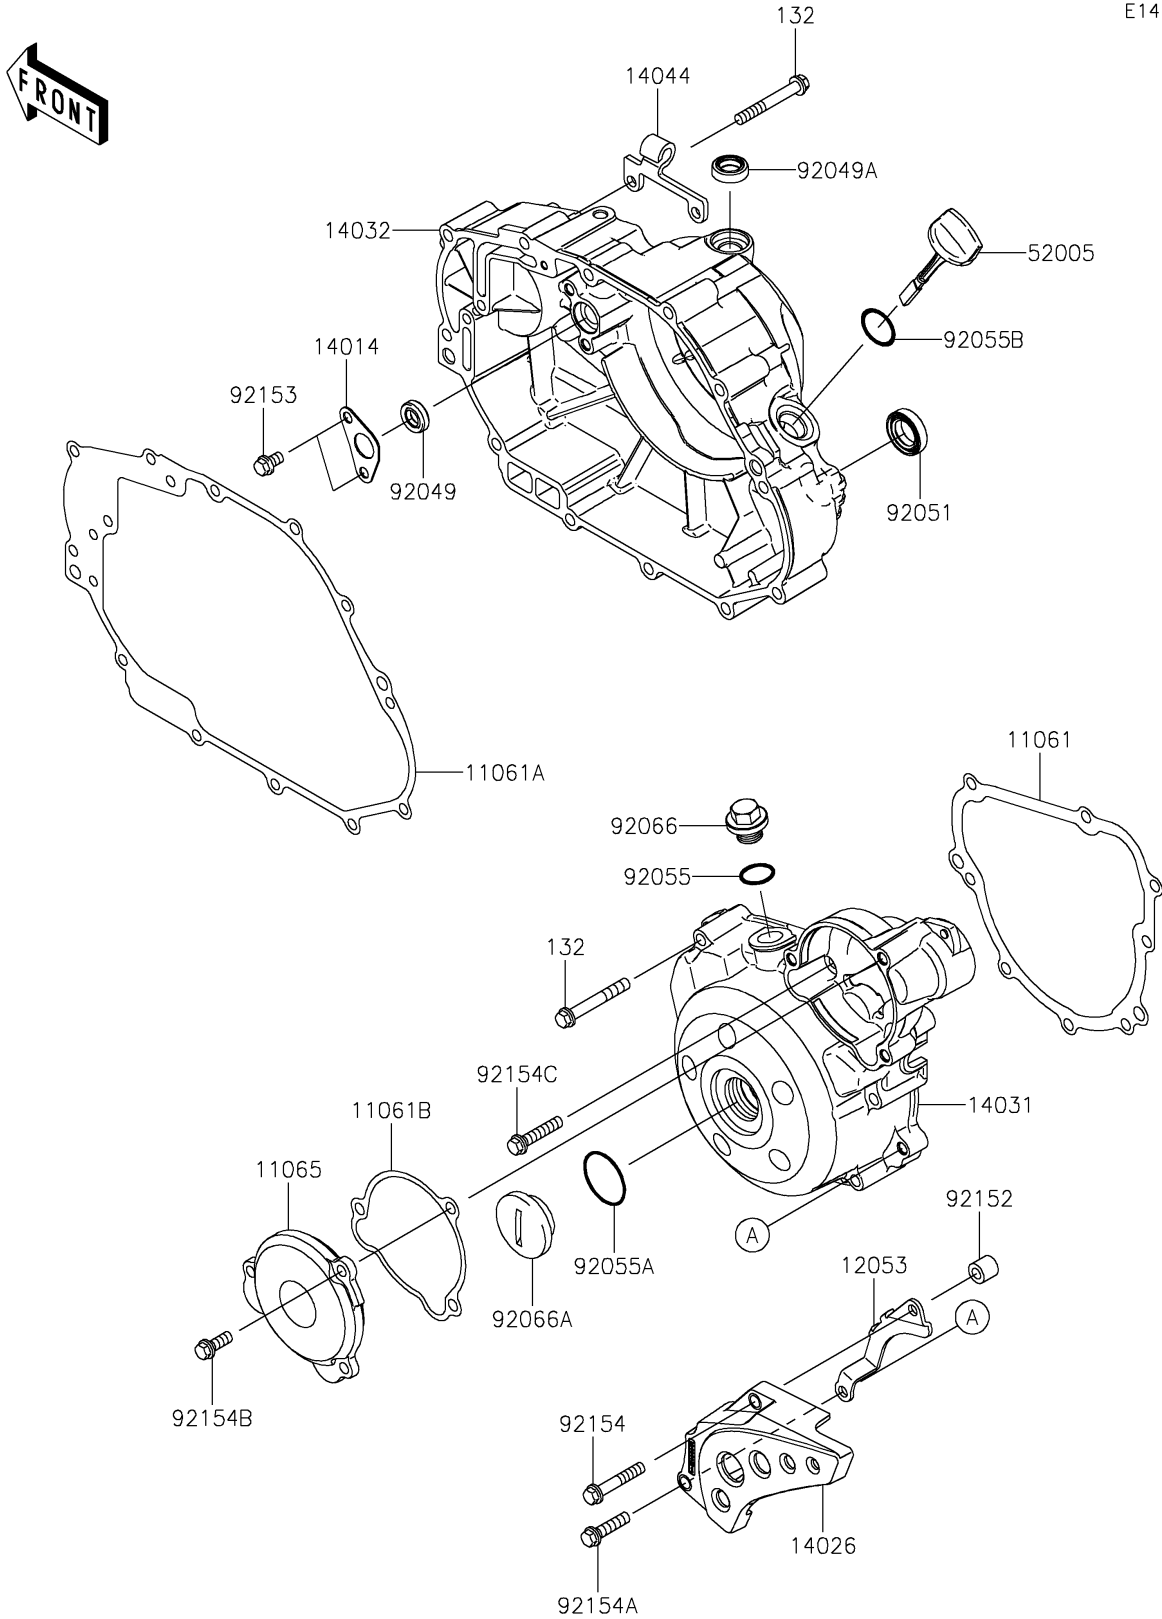

2018 PARTS DIAGRAM

Engine Cover(s)

E1431

2018 PARTS LIST

Engine Cover(s)

ITEM NAME	PART NUMBER	QUANTITY
GASKET,GENERATOR COVER (Ref # 11061)	11061-0400	1
GASKET,CLUTCH COVER (Ref # 11061A)	11061-0401	1
GASKET (Ref # 11061B)	11061-0865	1
CAP (Ref # 11065)	11065-0801	1
GUIDE-CHAIN (Ref # 12053)	12053-0133	1
BOLT-FLANGED-SMALL,6X45 (Ref # 132)	132BA0645	1
PLATE-POSITION (Ref # 14014)	14014-1153	1
COVER-CHAIN (Ref # 14026)	14026-0103	1
COVER-GENERATOR (Ref # 14031)	14031-0116	1
COVER-CLUTCH (Ref # 14032)	14032-0573	1
HOLDER-CABLE (Ref # 14044)	14044-0567	1
GAUGE,OIL LEVEL (Ref # 52005)	52005-0724	1
SEAL-OIL,10X18X5 (Ref # 92049)	92049-0104	1
SEAL-OIL,12X20X5.5 (Ref # 92049A)	92049-0150	1
SEAL-OIL,TB16267 (Ref # 92051)	92051-003	1
RING-O,14.8X2.4 (Ref # 92055)	92055-0194	1
RING-O,25.7X2.4 (Ref # 92055A)	92055-0763	1
RING-O,20X2 (Ref # 92055B)	92055-0764	1
PLUG,14X10 (Ref # 92066)	92066-0724	1
PLUG,GENERATOR COVER CAP (Ref # 92066A)	92066-1565	1
COLLAR,6.5X12X11 (Ref # 92152)	92152-0692	1
BOLT,6X10 (Ref # 92153)	92153-1140	1
BOLT (Ref # 92154)	92154-1134	1
BOLT,FLANGED,6X25 (Ref # 92154A)	92154-1156	1
BOLT,FLANGED,6X16 (Ref # 92154B)	92154-1157	1
BOLT,FLANGED,6X30 (Ref # 92154C)	92154-1159	1