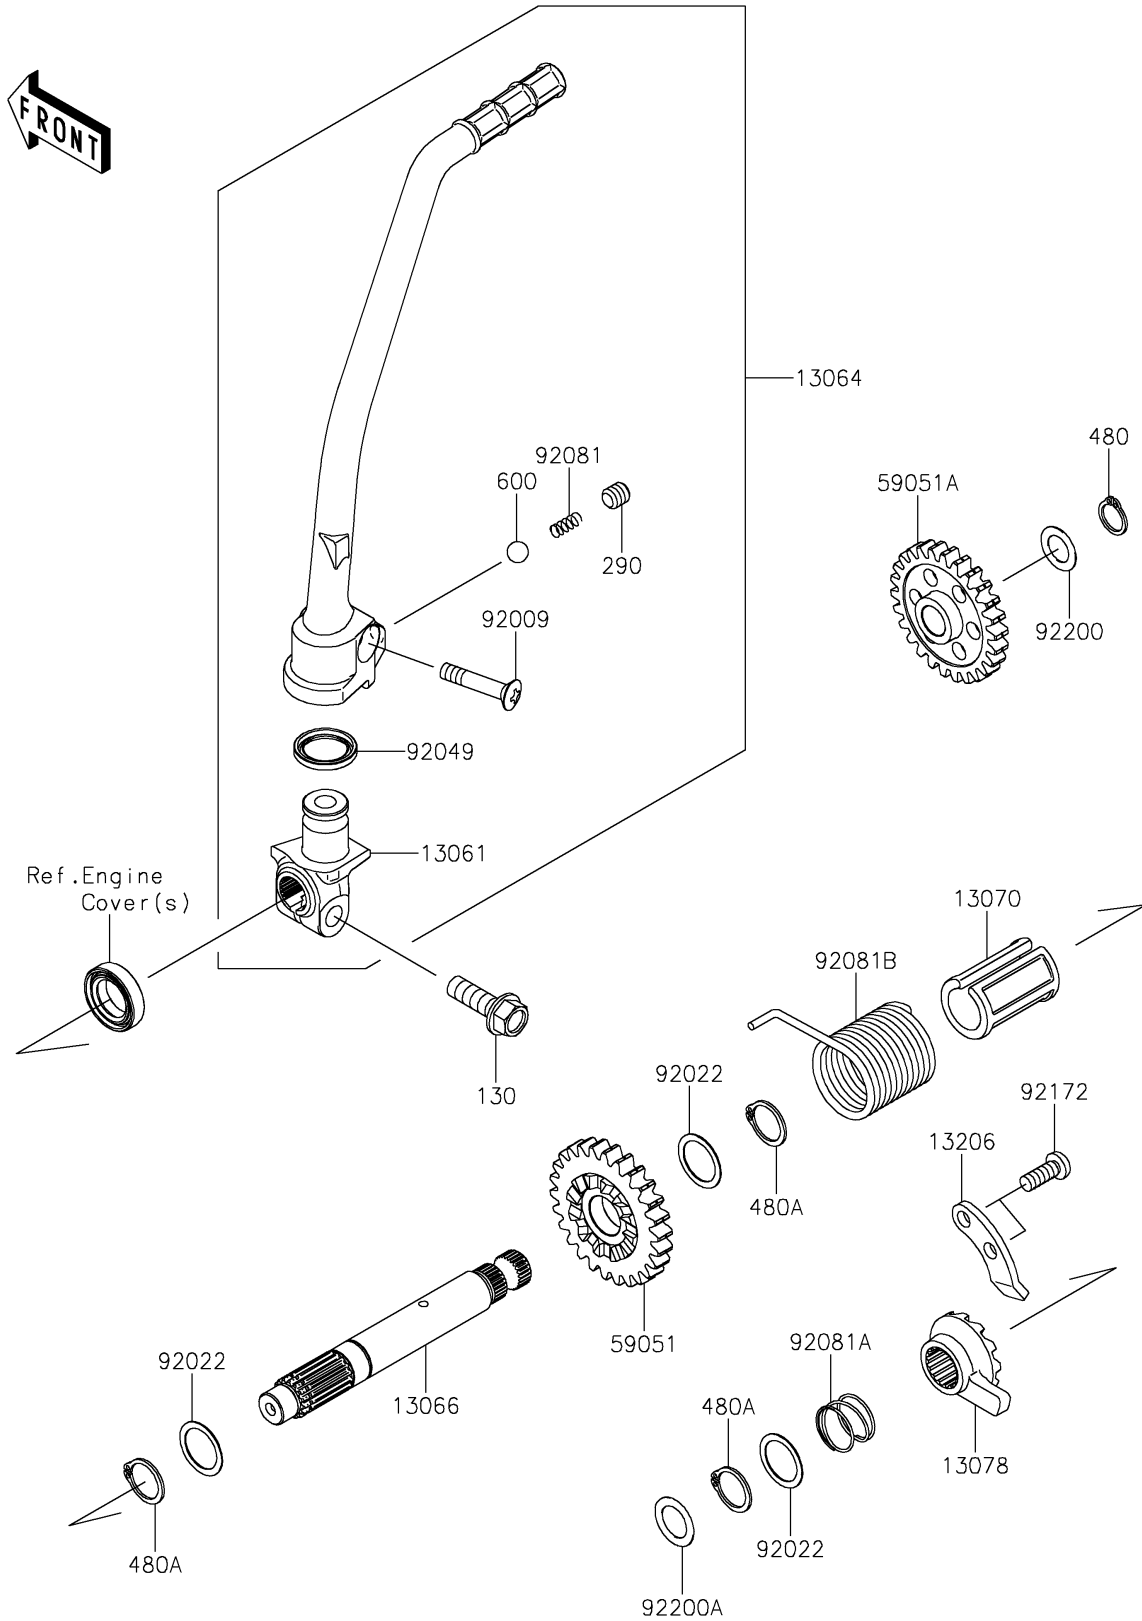

## 2018 PARTS DIAGRAM

Kickstarter Mechanism

E1340

## 2018 PARTS LIST

Kickstarter Mechanism

ITEM NAME	PART NUMBER	QUANTITY
BOLT-FLANGED,8X25 (Ref # 130)	130CA0825	1
BOSS (Ref # 13061)	13061-0778	1
LEVER-ASSY-KICK (Ref # 13064)	13064-0074	1
SHAFT-KICK (Ref # 13066)	13066-0014	1
GUIDE,KICK SHAFT (Ref # 13070)	13070-1035	1
RATCHET (Ref # 13078)	13078-0030	1
GUIDE-KICK (Ref # 13206)	13206-1070	1
SCREW-SET-SOCKET,8X8 (Ref # 290)	290CA0808	1
CIRCLIP-TYPE-C,12MM (Ref # 480)	480J1200	1
CIRCLIP-TYPE-C,16MM (Ref # 480A)	480J1600	1
GEAR-SPUR,KICK STARTER,26T (Ref # 59051)	59051-0735	1
GEAR-SPUR,IDLE,26T (Ref # 59051A)	59051-0738	1
BALL-STEEL,1/4 (Ref # 600)	600A0800	1
SCREW,6X27 (Ref # 92009)	92009-1607	1
WASHER,16.8X22X0.5 (Ref # 92022)	92022-315	1
SEAL-OIL,KICK PEDAL (Ref # 92049)	92049-1387	1
SPRING,KICK PEDAL (Ref # 92081)	92081-020	1
SPRING,RATCHET (Ref # 92081A)	92081-122	1
SPRING,KICK STARTER (Ref # 92081B)	92081-1276	1
SCREW,6X16 (Ref # 92172)	92172-1051	1
WASHER,12.3X20X0.5 (Ref # 92200)	92200-0298	1
WASHER,13.2X20X0.5 (Ref # 92200A)	92200-0571	1