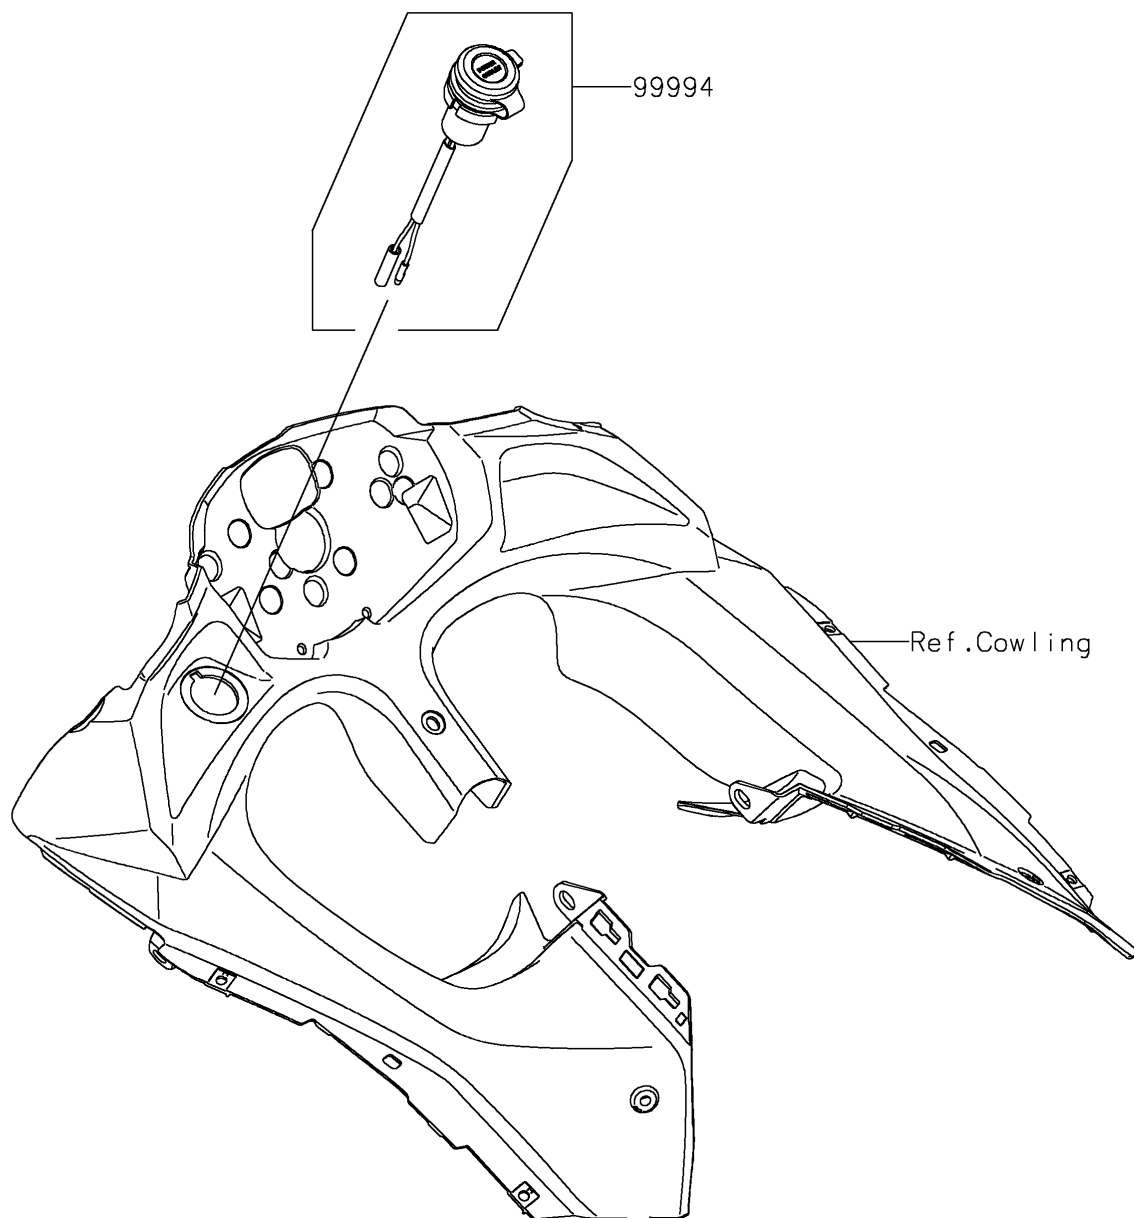

## 2019 NINJA® 650 ABS PARTS DIAGRAM

Accessory(DC Output)

F2910K

## 2019 NINJA® 650 ABS PARTS LIST

Accessory(DC Output)

ITEM NAME	PART NUMBER	QUANTITY
KIT-ACCESSORY,DC OUTPUT (Ref # 99994)	99994-0485	1