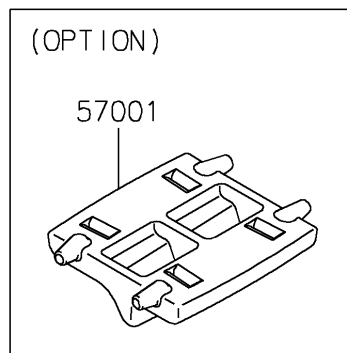

2019 NINJA® 650 ABS PARTS DIAGRAM

Accessory(Decals)

F2910E

2019 NINJA® 650 ABS PARTS LIST

Accessory(Decals)

ITEM NAME	PART NUMBER	QUANTITY
RIM STRIPE APPLICATOR (Ref # 57001)	57001-1752	1
WHEEL RIM TAPE, GREEN (Ref # 99994)	99994-0932	1
WHEEL RIM TAPE, SILVER (Ref # 99994A)	99994-0933	1