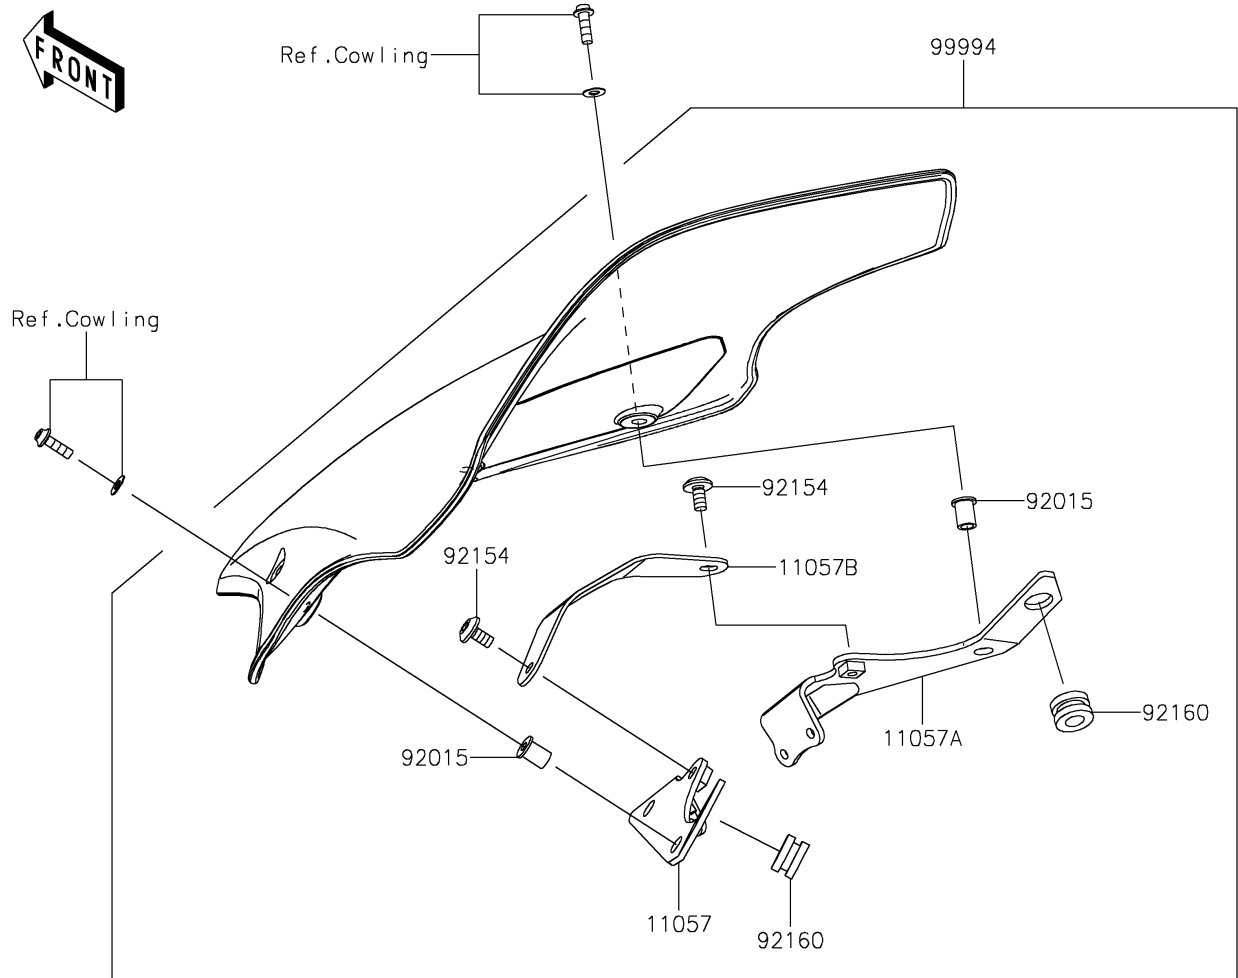

2019 NINJA® 650 ABS PARTS DIAGRAM

Accessory(Windshield)

F2910D

2019 NINJA® 650 ABS PARTS LIST

Accessory(Windshield)

ITEM NAME	PART NUMBER	QUANTITY
BRACKET,WINDSHIELD,LH (Ref # 11057)	11057-0890	1
BRACKET,WINDSHIELD,RH (Ref # 11057A)	11057-0892	1
BRACKET,WINDSHIELD,CNT (Ref # 11057B)	11057-0894	1
NUT,WELL,5MM (Ref # 92015)	92015-1757	1
BOLT,SOCKET,6X12 (Ref # 92154)	92154-0951	1
DAMPER,10X20X12 (Ref # 92160)	92160-1167	1
KIT-ACC,WINDSHIELD(CLEAR) (Ref # 99994)	99994-0811	1