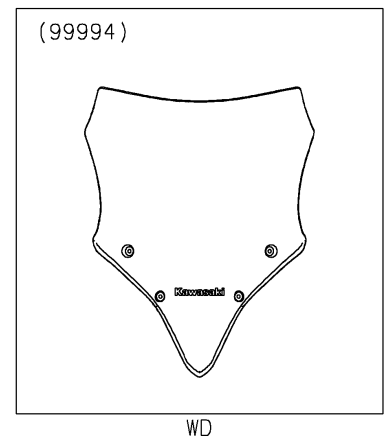

2019 NINJA® 650 ABS PARTS DIAGRAM

Accessory(Windshield)

F2910D

2019 NINJA® 650 ABS PARTS LIST

Accessory(Windshield)

ITEM NAME	PART NUMBER	QUANTITY
BRACKET,WINDSHIELD,LH (Ref # 11057)	11057-0890	1
BRACKET,WINDSHIELD,RH (Ref # 11057A)	11057-0892	1
BRACKET,WINDSHIELD,CNT (Ref # 11057B)	11057-0894	1
NUT,WELL,5MM (Ref # 92015)	92015-1757	1
BOLT,SOCKET,6X12 (Ref # 92154)	92154-0951	1
DAMPER,10X20X12 (Ref # 92160)	92160-1167	1
KIT-ACC,WINDSHIELD(CLEAR) (Ref # 99994)	99994-0811	1