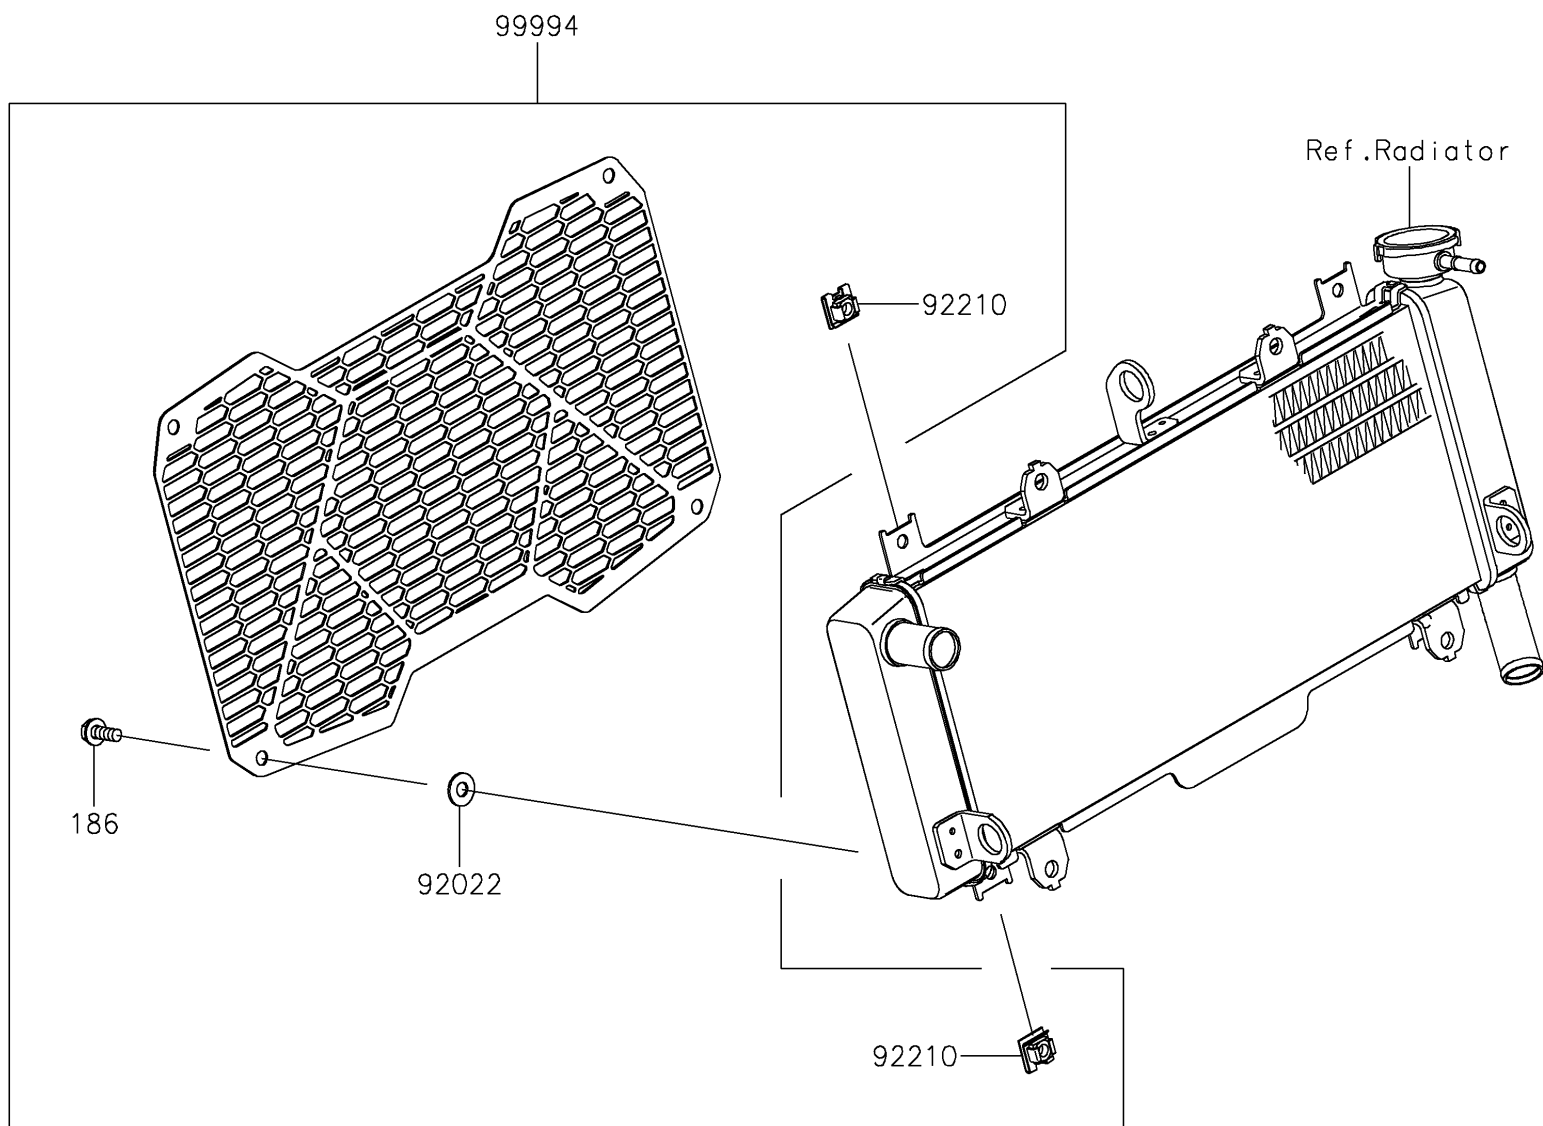

2019 NINJA® 650 ABS PARTS DIAGRAM

Accessory(Radiator Screen)

F2910

2019 NINJA® 650 ABS PARTS LIST

Accessory(Radiator Screen)

ITEM NAME	PART NUMBER	QUANTITY
BOLT-UPSET-WP (Ref # 186)	186BA0616	1
WASHER,7X16X1.2 (Ref # 92022)	92022-024	1
NUT,CLIP,6MM (Ref # 92210)	92210-0867	1
KIT-ACCESSORY,RADIATOR SCREEN (Ref # 99994)	99994-0795	1