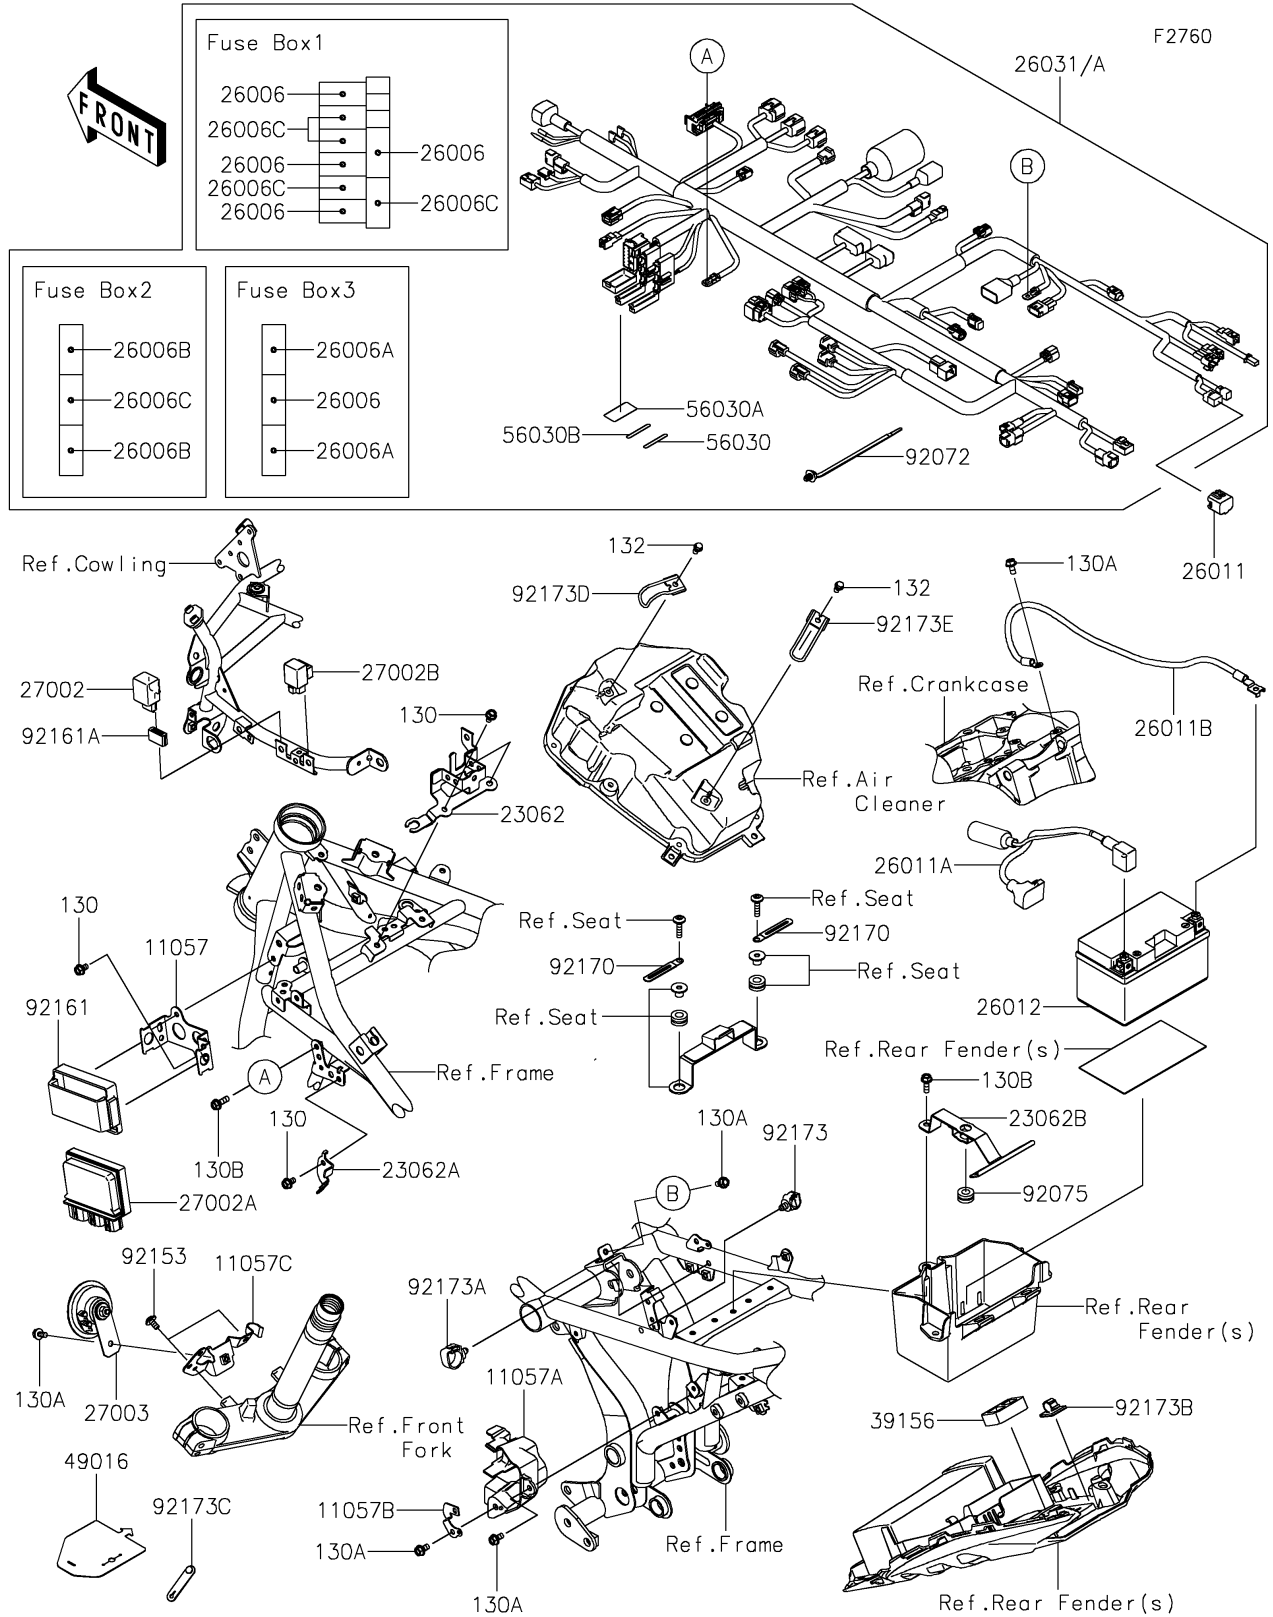

2019 NINJA® 650 ABS PARTS DIAGRAM

Chassis Electrical Equipment

2019 NINJA® 650 ABS PARTS LIST

Chassis Electrical Equipment

ITEM NAME	PART NUMBER	QUANTITY
BRACKET,RELAY BOX (Ref # 11057)	11057-0122	1
BRACKET,MAGNETIC SW. (Ref # 11057A)	11057-0137	1
BRACKET,COUPLER (Ref # 11057B)	11057-0138	1
BRACKET,HORN (Ref # 11057C)	11057-0184	1
BRACKET-COMP,VD SENSOR (Ref # 23062)	23062-0875	1
BRACKET-COMP,FUSE BOX (Ref # 23062A)	23062-0882	1
BRACKET-COMP,BATTERY (Ref # 23062B)	23062-0899	1
FUSE,MINI BLADE,15A,BLUE (Ref # 26006)	26006-0001	1
FUSE,MINI BLADE,25A,NATURAL (Ref # 26006A)	26006-0020	1
FUSE,MINI BLADE,5A,TAN (Ref # 26006B)	26006-1077	1
FUSE,MINI BLADE,10A,RED (Ref # 26006C)	26006-1078	1
WIRE-LEAD,CONNECTOR COVER (Ref # 26011)	26011-0275	1
WIRE-LEAD,BATTERY(+) (Ref # 26011A)	26011-0980	1
WIRE-LEAD,BATTERY(-) (Ref # 26011B)	26011-0981	1
BATTERY,YTZ10S,12V 8.6AH (Ref # 26012)	26012-0564	1
HARNESS,MAIN (Ref # 26031)	26031-2330	1
HARNESS,MAIN (Ref # 26031A)	26031-2331	1
RELAY-ASSY,SIGNAL LAMP (Ref # 27002)	27002-0006	1
RELAY-ASSY,BOX (Ref # 27002A)	27002-0025	1
RELAY-ASSY (Ref # 27002B)	27002-1062	1
HORN (Ref # 27003)	27003-0065	1
PAD,CONNECTOR (Ref # 39156)	39156-2136	1
COVER-SEAL (Ref # 49016)	49016-0645	1
LABEL,FUSE BOX3 (Ref # 56030)	56030-0400	1
LABEL,FUSE BOX1 (Ref # 56030A)	56030-0705	1
LABEL,FUSE BOX2 (Ref # 56030B)	56030-0879	1
BAND,OS170-FT7(BLACK) (Ref # 92072)	92072-1414	1
DAMPER (Ref # 92075)	92075-1880	1
BOLT,SOCKET,6X12 (Ref # 92153)	92153-1948	1