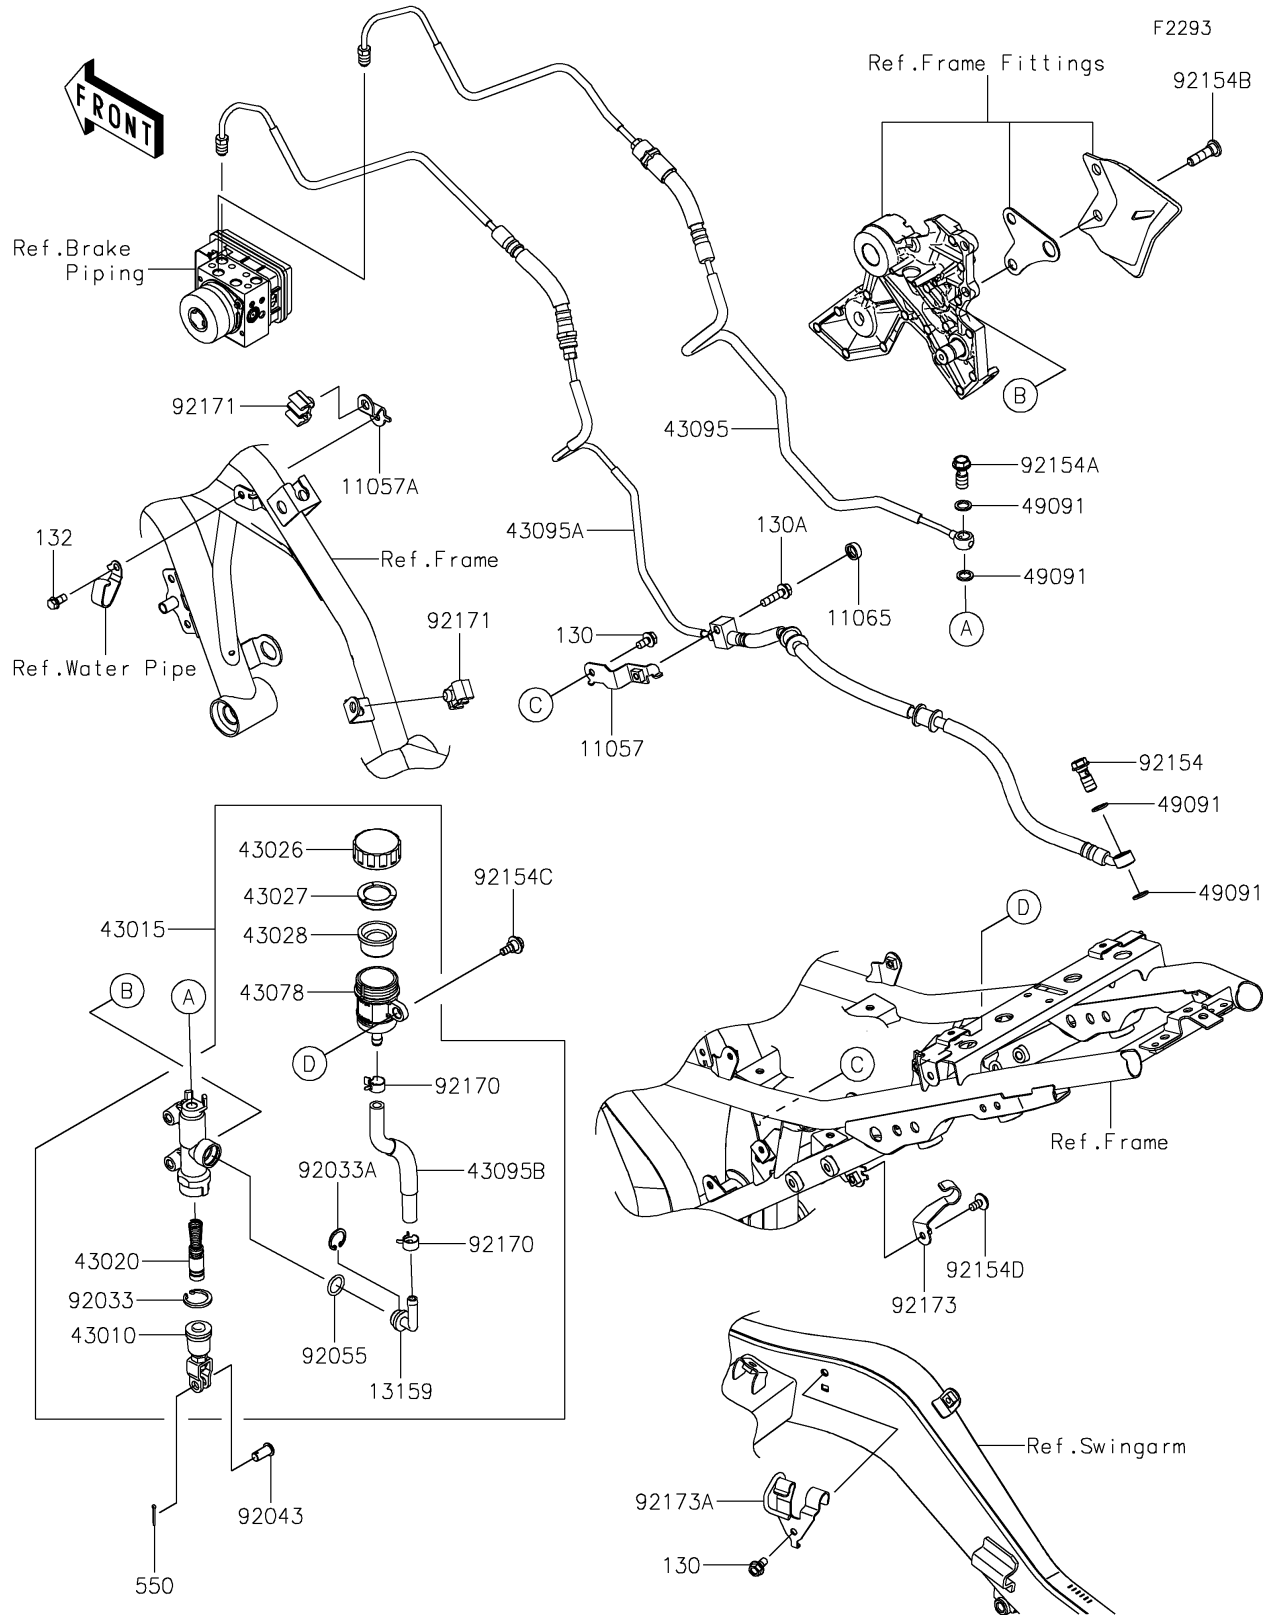

2019 NINJA® 650 ABS PARTS DIAGRAM

Rear Master Cylinder

2019 NINJA® 650 ABS PARTS LIST

Rear Master Cylinder

ITEM NAME	PART NUMBER	QUANTITY
BRACKET,ABS JOINT (Ref # 11057)	11057-0161	1
BRACKET,FR ABS PIPE (Ref # 11057A)	11057-0166	1
CAP,BOLT (Ref # 11065)	11065-0752	1
BOLT-FLANGED,6X12 (Ref # 130)	130BA0612	1
BOLT-FLANGED,6X25 (Ref # 130A)	130BA0625	1
CONNECTOR (Ref # 13159)	13159-1056	1
BOLT-FLANGED-SMALL,6X12 (Ref # 132)	132BA0612	1
ROD-ASSY-BRAKE (Ref # 43010)	43010-1062	1
CYLINDER-ASSY-MASTER (Ref # 43015)	43015-0646	1
PISTON-COMP-BRAKE (Ref # 43020)	43020-1094	1
CAP-BRAKE (Ref # 43026)	43026-0009	1
PLATE-DIAPHRAGM (Ref # 43027)	43027-1053	1
DIAPHRAGM (Ref # 43028)	43028-1065	1
RESERVOIR (Ref # 43078)	43078-0060	1
HOSE-BRAKE,RR M/CYL.-ABS UNIT (Ref # 43095)	43095-0961	1
HOSE-BRAKE,ABS UNIT-RR CAL. (Ref # 43095A)	43095-0962	1
HOSE-BRAKE,RR M/CYL. (Ref # 43095B)	43095-0969	1
WASHER-SEAL,10.1X14.5X1.5 (Ref # 49091)	49091-0001	1
PIN-COTTER,2.0X15 (Ref # 550)	550AA2015	1
RING-SNAP,20.9X24.6X1.2 (Ref # 92033)	92033-0079	1
RING-SNAP,20.5MM (Ref # 92033A)	92033-1186	1
PIN (Ref # 92043)	92043-0182	1
RING-O,14.8X2.4 (Ref # 92055)	92055-0741	1
BOLT,OIL,L=23 (Ref # 92154)	92154-0226	1
BOLT,FLANGED,10X23 (Ref # 92154A)	92154-0732	1
BOLT,SOCKET,8X30 (Ref # 92154B)	92154-0843	1
BOLT (Ref # 92154C)	92154-0929	1
BOLT,SOCKET,6X12 (Ref # 92154D)	92154-0951	1
CLAMP,HOSE (Ref # 92170)	92170-1091	1

2019 NINJA® 650 ABS PARTS LIST

Rear Master Cylinder

ITEM NAME	PART NUMBER	QUANTITY
CLAMP (Ref # 92171)	92171-0818	1
CLAMP,RR BRAKE HOSE (Ref # 92173)	92173-1604	1
CLAMP,SWING ARM (Ref # 92173A)	92173-1665	1