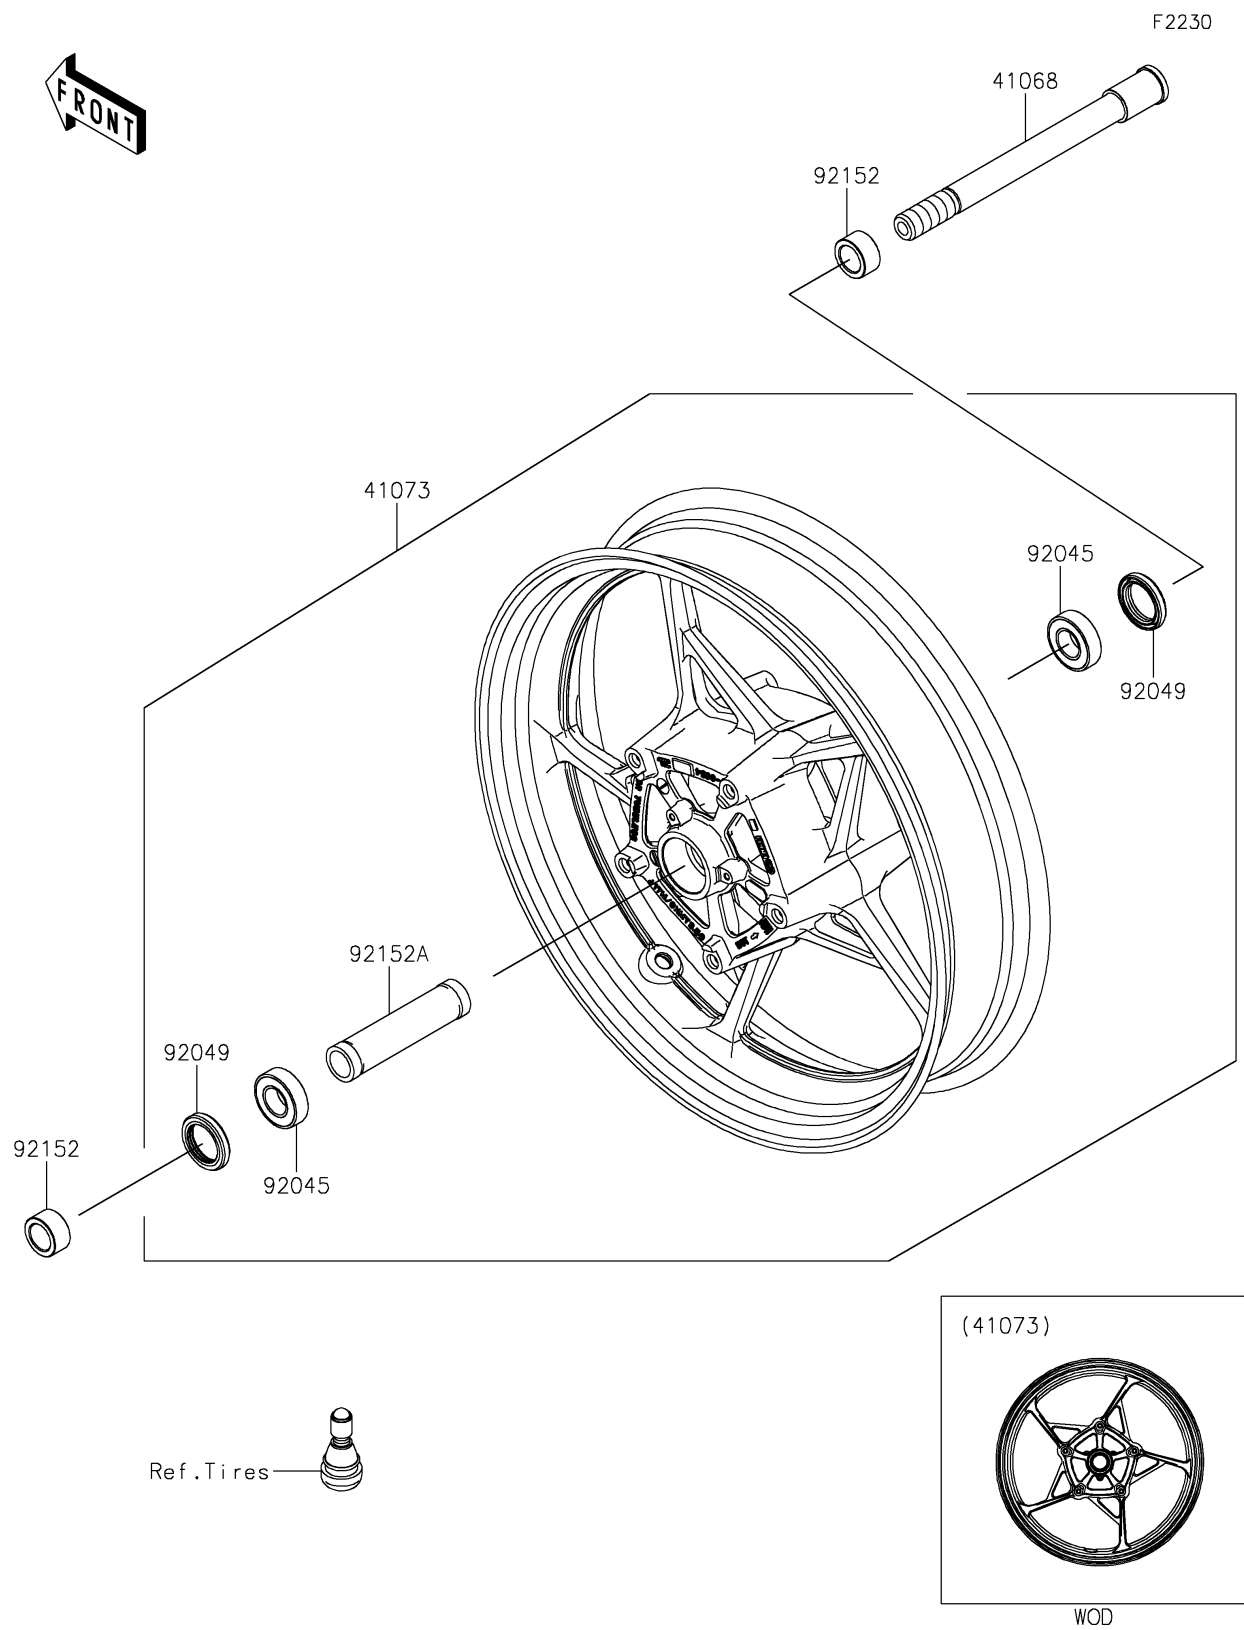

2019 NINJA® 650 ABS PARTS DIAGRAM

Front Wheel

2019 NINJA® 650 ABS PARTS LIST

Front Wheel

ITEM NAME	PART NUMBER	QUANTITY
AXLE,FR,20X209 (Ref # 41068)	41068-0616	1
WHEEL-ASSY,FR,G.BLACK (Ref # 41073)	41073-0702-QT	1
BEARING-BALL,20X42X12 (Ref # 92045)	92045-0820	1
SEAL-OIL,BJN30427 (Ref # 92049)	92049-0130	1
COLLAR,20X30X15.5 (Ref # 92152)	92152-0946	1
COLLAR,20.2X27.2X115 (Ref # 92152A)	92152-2227	1