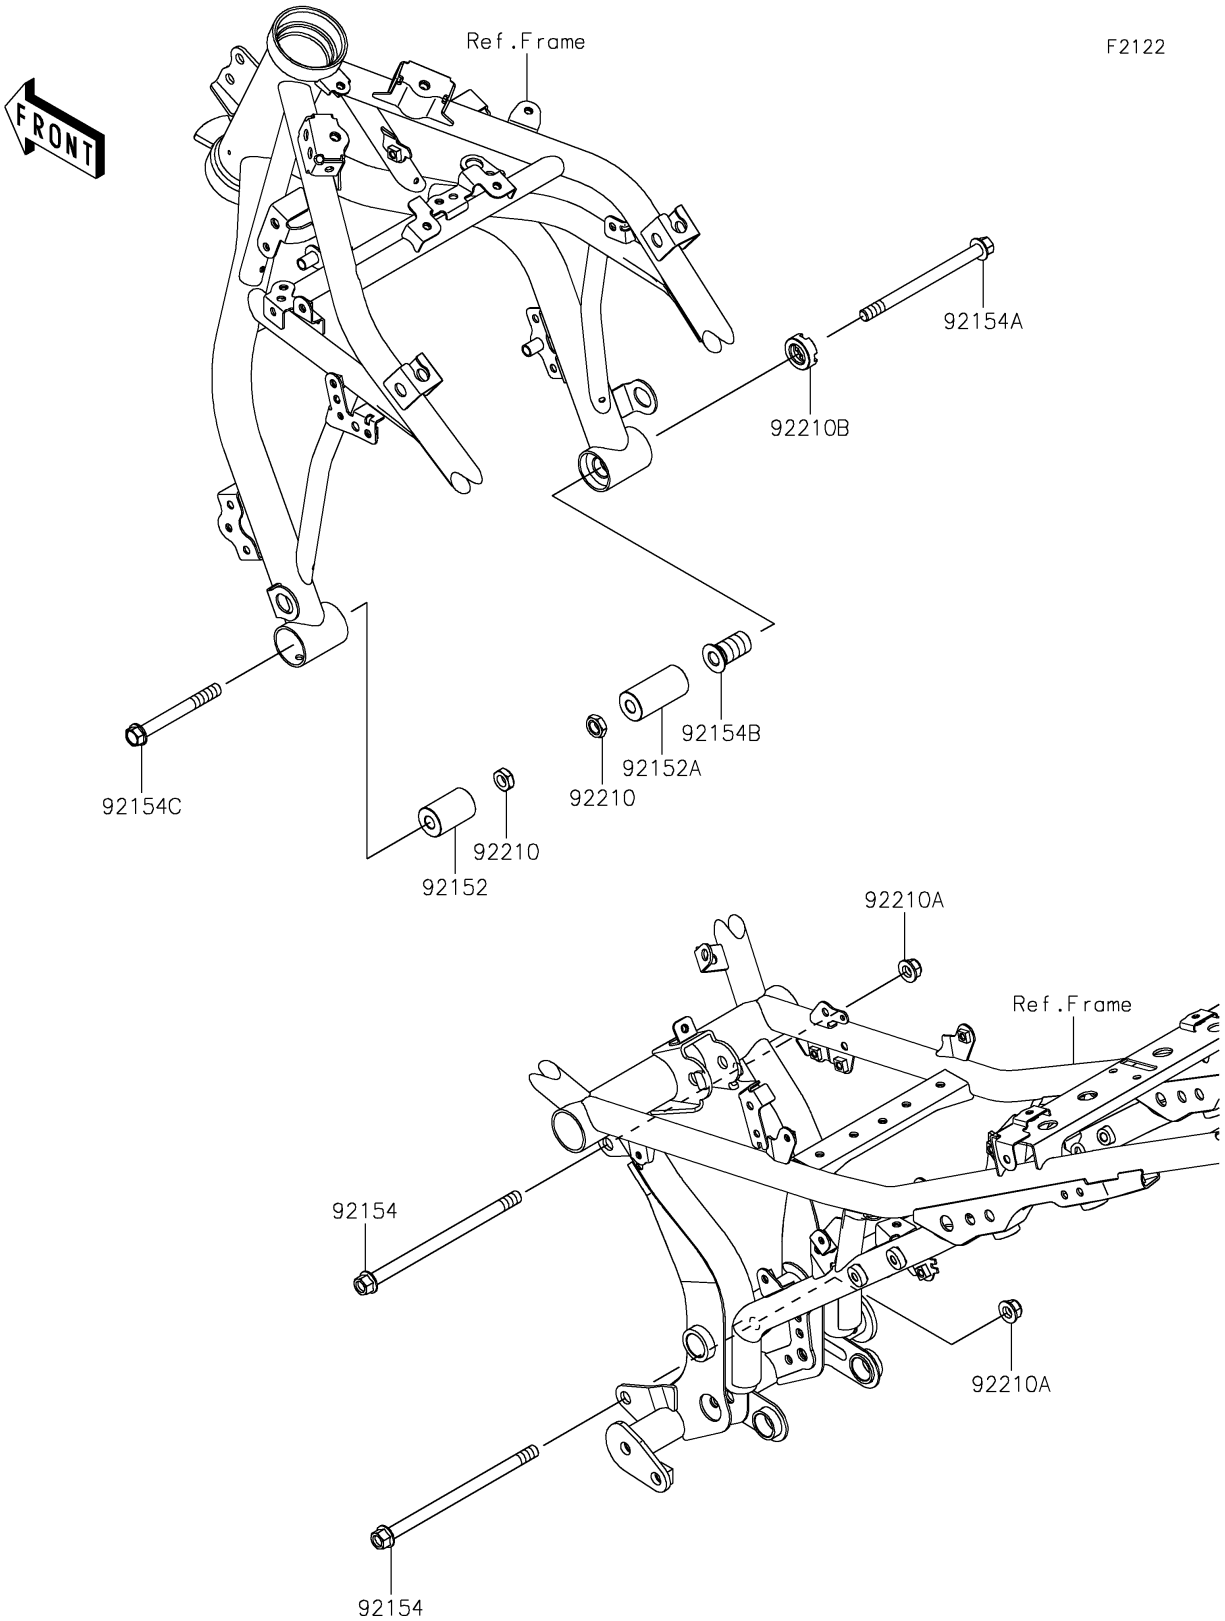

2019 NINJA® 650 ABS PARTS DIAGRAM

Engine Mount

2019 NINJA® 650 ABS PARTS LIST

Engine Mount

ITEM NAME	PART NUMBER	QUANTITY
COLLAR,10.5X26X40 (Ref # 92152)	92152-2230	1
COLLAR,10.5X26X54 (Ref # 92152A)	92152-2231	1
BOLT,FLANGED,10X170 (Ref # 92154)	92154-0840	1
BOLT,FLANGED,10X132 (Ref # 92154A)	92154-2167	1
BOLT,ADJUST,18X35 (Ref # 92154B)	92154-2168	1
BOLT,FLANGED,10X90 (Ref # 92154C)	92154-2645	1
NUT,LOCK,10MM (Ref # 92210)	92210-0784	1
NUT,LOCK,FLANGED,10MM (Ref # 92210A)	92210-1081	1
NUT,18MM (Ref # 92210B)	92210-1203	1