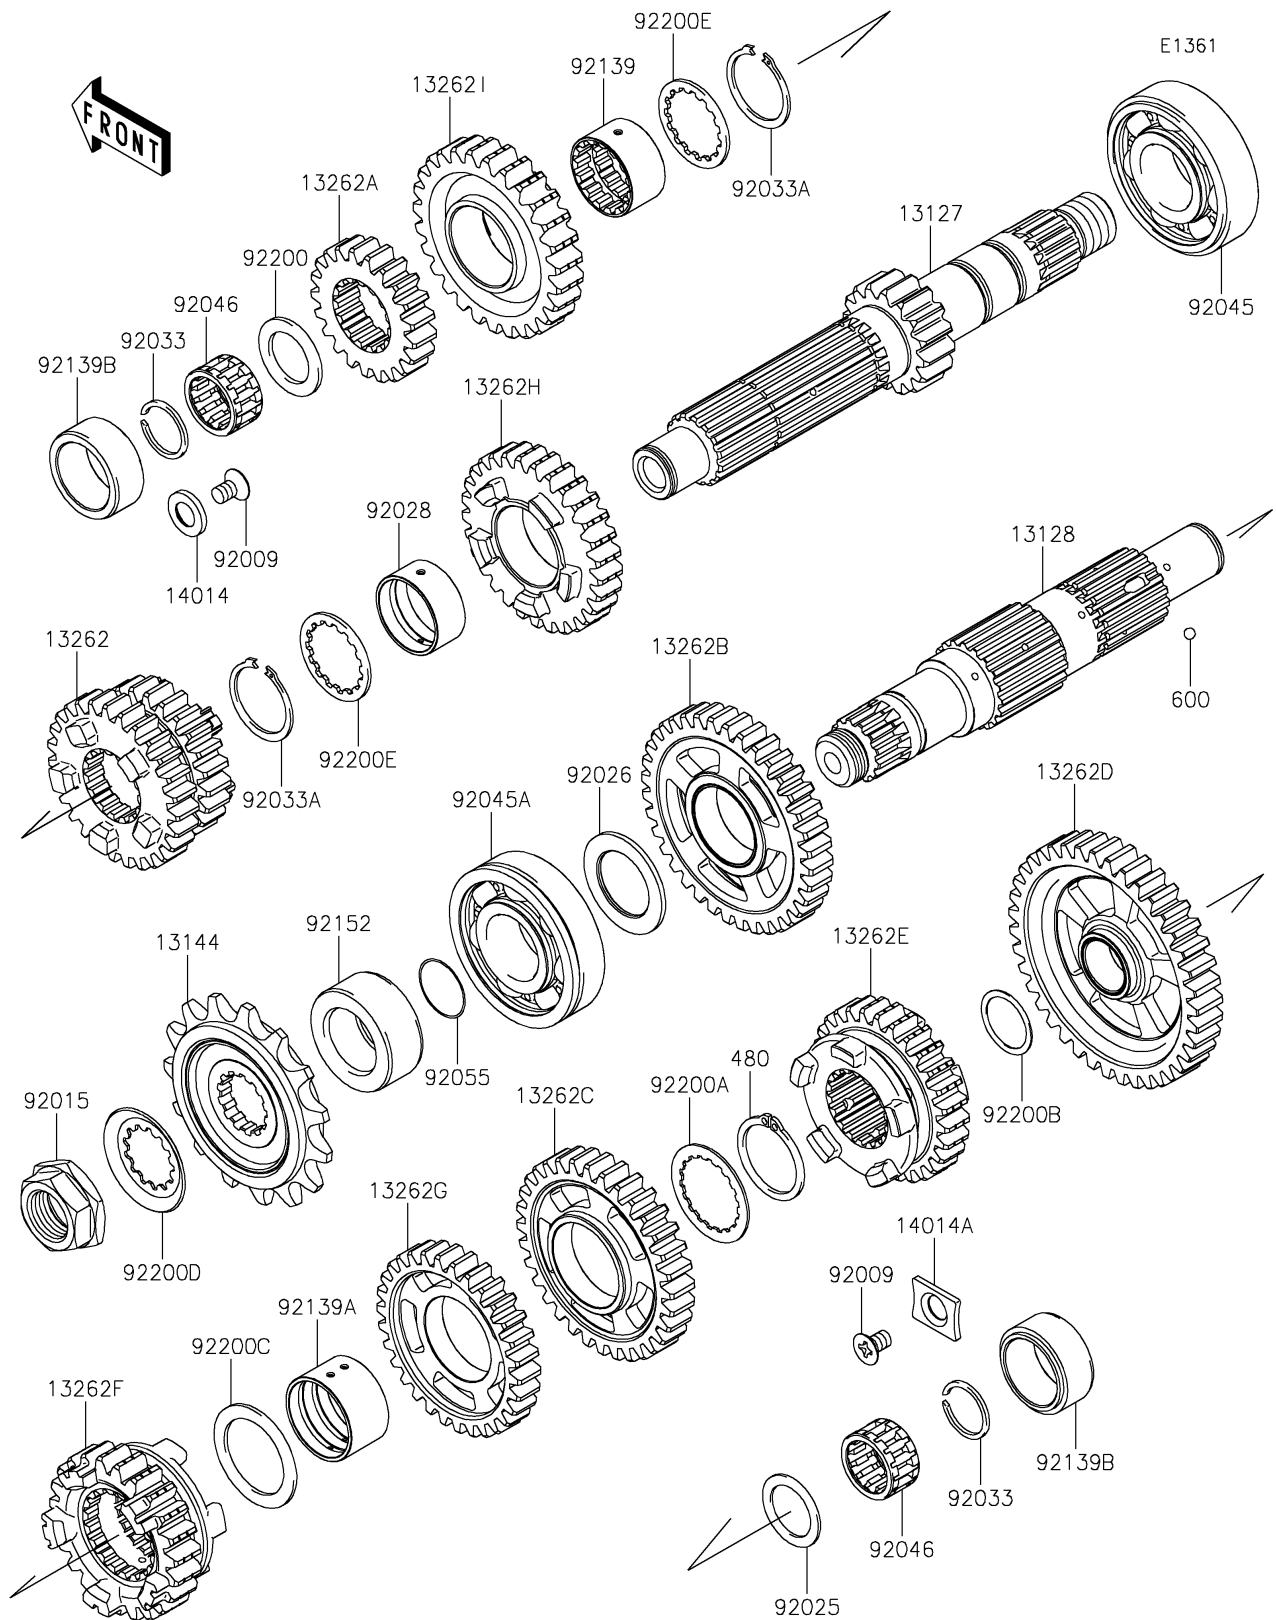

## 2019 NINJA® 650 ABS PARTS DIAGRAM

Transmission

## 2019 NINJA® 650 ABS PARTS LIST

### Transmission

ITEM NAME	PART NUMBER	QUANTITY
SHAFT-TRANSMISSION INPUT,16T (Ref # 13127)	13127-0666	1
SHAFT-TRANSMISSION OUTPUT (Ref # 13128)	13128-0690	1
SPROCKET-OUTPUT,15T,#520 (Ref # 13144)	13144-0576	1
GEAR,INPUT 3RD&4TH,24T&27T (Ref # 13262)	13262-0819	1
GEAR,INPUT 2ND,21T (Ref # 13262A)	13262-0821	1
GEAR,OUTPUT 2ND,36T (Ref # 13262B)	13262-0826	1
GEAR,OUTPUT 3RD,32T (Ref # 13262C)	13262-0827	1
GEAR,OUTPUT LOW,39T (Ref # 13262D)	13262-0828	1
GEAR,OUTPUT 5TH,28T (Ref # 13262E)	13262-1229	1
GEAR,OUTPUT 6TH,23T (Ref # 13262F)	13262-1230	1
GEAR,OUTPUT 4TH,30T (Ref # 13262G)	13262-1269	1
GEAR,INPUT 5TH,29T (Ref # 13262H)	13262-1275	1
GEAR,INPUT 6TH,27T (Ref # 13262I)	13262-1276	1
PLATE-POSITION,9.5X17X2.3 (Ref # 14014)	14014-0019	1
PLATE-POSITION,RH (Ref # 14014A)	14014-0020	1
CIRCLIP (Ref # 480)	480J2900	1
BALL-STEEL,5/32 (Ref # 600)	600A0500	1
SCREW,6X10 (Ref # 92009)	92009-1375	1
NUT,20MM (Ref # 92015)	92015-1963	1
SHIM,20.3X28X1.1 (Ref # 92025)	92025-1455	1
SPACER,25.3X39X2.0 (Ref # 92026)	92026-0715	1
BUSHING,INPUT GEAR (Ref # 92028)	92028-1449	1
RING-SNAP,20MM (Ref # 92033)	92033-015	1
RING-SNAP,25.9X30.6X1.2 (Ref # 92033A)	92033-1037	1
BEARING-BALL,25X62X17 (Ref # 92045)	92045-0042	1
BEARING-BALL,6305N2SH2 (Ref # 92045A)	92045-1224	1
BEARING-NEEDLE,KMJ20X26X13.8X1 (Ref # 92046)	92046-1185	1
RING-O,21.5X1.5 (Ref # 92055)	92055-0196	1
BUSHING,25X28.3X16.7 (Ref # 92139)	92139-0107	1

## 2019 NINJA® 650 ABS PARTS LIST

Transmission

ITEM NAME	PART NUMBER	QUANTITY
BUSHING,OUT 3RD&4TH GEAR (Ref # 92139A)	92139-0108	1
BUSHING,26X34X16.2 (Ref # 92139B)	92139-0713	1
COLLAR,25X40X17.2 (Ref # 92152)	92152-0972	1
WASHER,20.2X30X1.8 (Ref # 92200)	92200-0221	1
WASHER,30.3X38X1.0 (Ref # 92200A)	92200-0222	1
WASHER,20.2X25.0X0.5 (Ref # 92200B)	92200-0291	1
WASHER,29.9X40X1.5 (Ref # 92200C)	92200-0721	1
WASHER (Ref # 92200D)	92200-0851	1
WASHER,28.5X34.0X1.5 (Ref # 92200E)	92200-1240	1