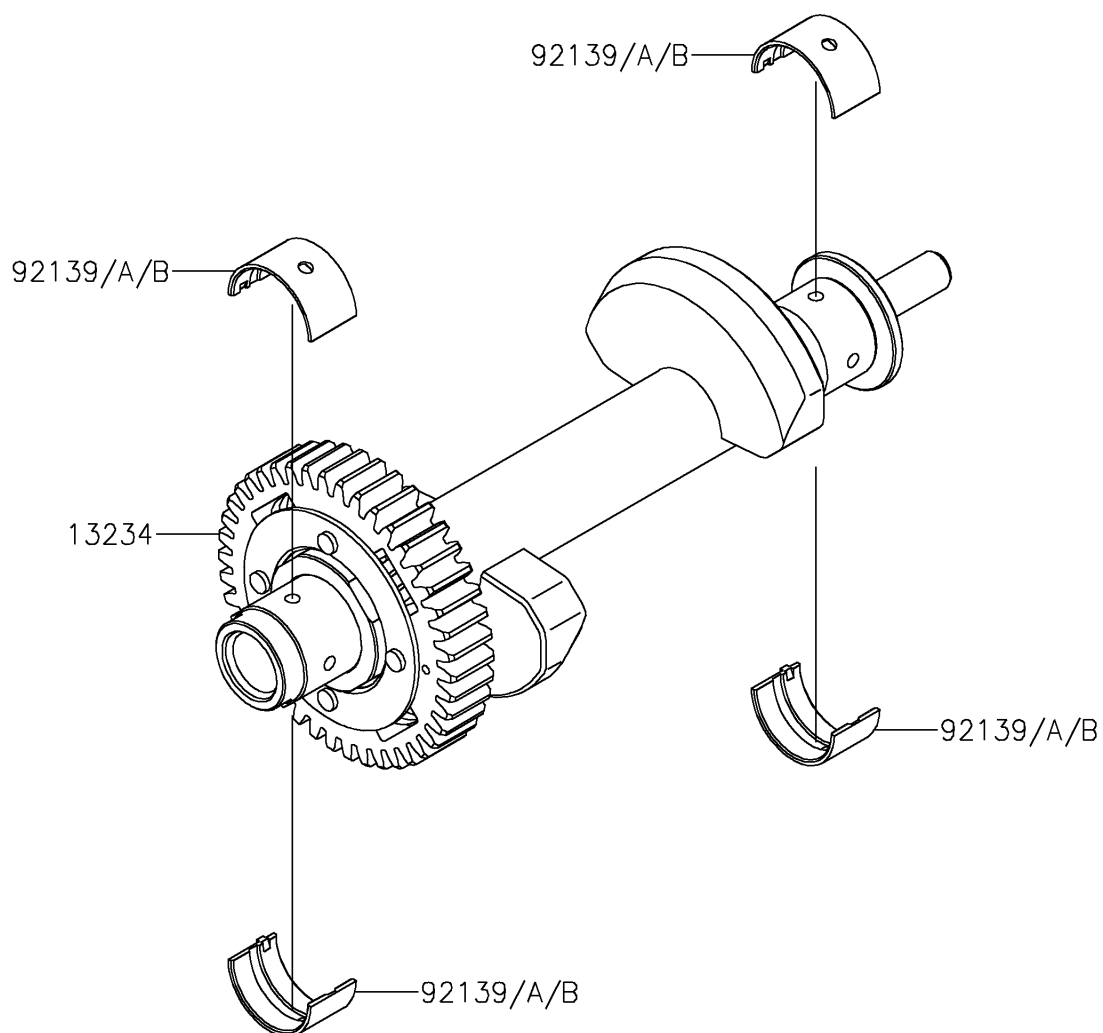

2019 NINJA® 650 ABS PARTS DIAGRAM

Balancer

E1323

2019 NINJA® 650 ABS PARTS LIST

Balancer

ITEM NAME	PART NUMBER	QUANTITY
SHAFT-COMP,BALANCER (Ref # 13234)	13234-0602	1
BUSHING,BALANCER,BLUE (Ref # 92139)	92139-0117	1
BUSHING,BALANCER,BLACK (Ref # 92139A)	92139-0118	1
BUSHING,BALANCER,BROWN (Ref # 92139B)	92139-0119	1