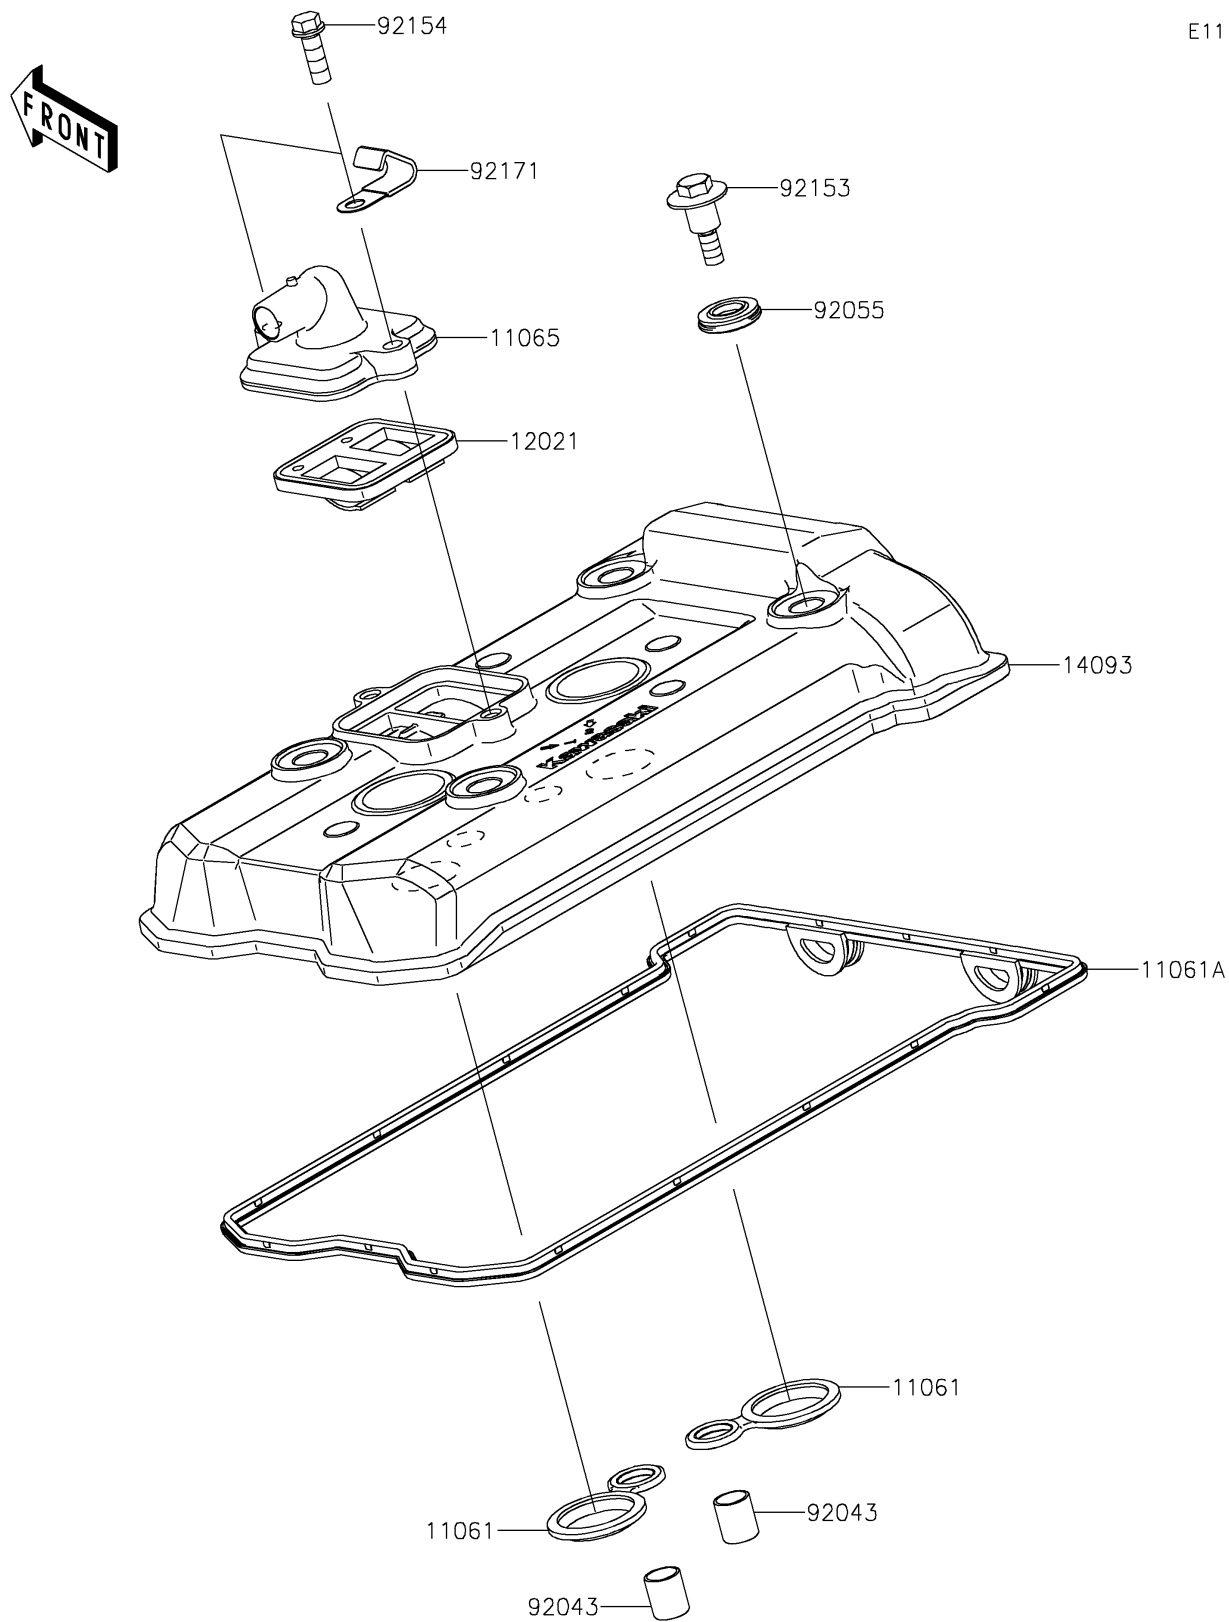

## 2019 NINJA® 650 ABS PARTS DIAGRAM

Cylinder Head Cover

E1112

## 2019 NINJA® 650 ABS PARTS LIST

Cylinder Head Cover

ITEM NAME	PART NUMBER	QUANTITY
GASKET,SPARK PLUG HOLE (Ref # 11061)	11061-0105	1
GASKET,HEAD COVER (Ref # 11061A)	11061-1184	1
CAP (Ref # 11065)	11065-0709	1
VALVE-ASSY-REED (Ref # 12021)	12021-0708	1
COVER,HEAD (Ref # 14093)	14093-0501	1
PIN,10.1X12X14 (Ref # 92043)	92043-4009	1
RING-O (Ref # 92055)	92055-0187	1
BOLT,HEAD COVER (Ref # 92153)	92153-0793	1
BOLT,FLANGED,6X18 (Ref # 92154)	92154-1775	1
CLAMP (Ref # 92171)	92171-0813	1