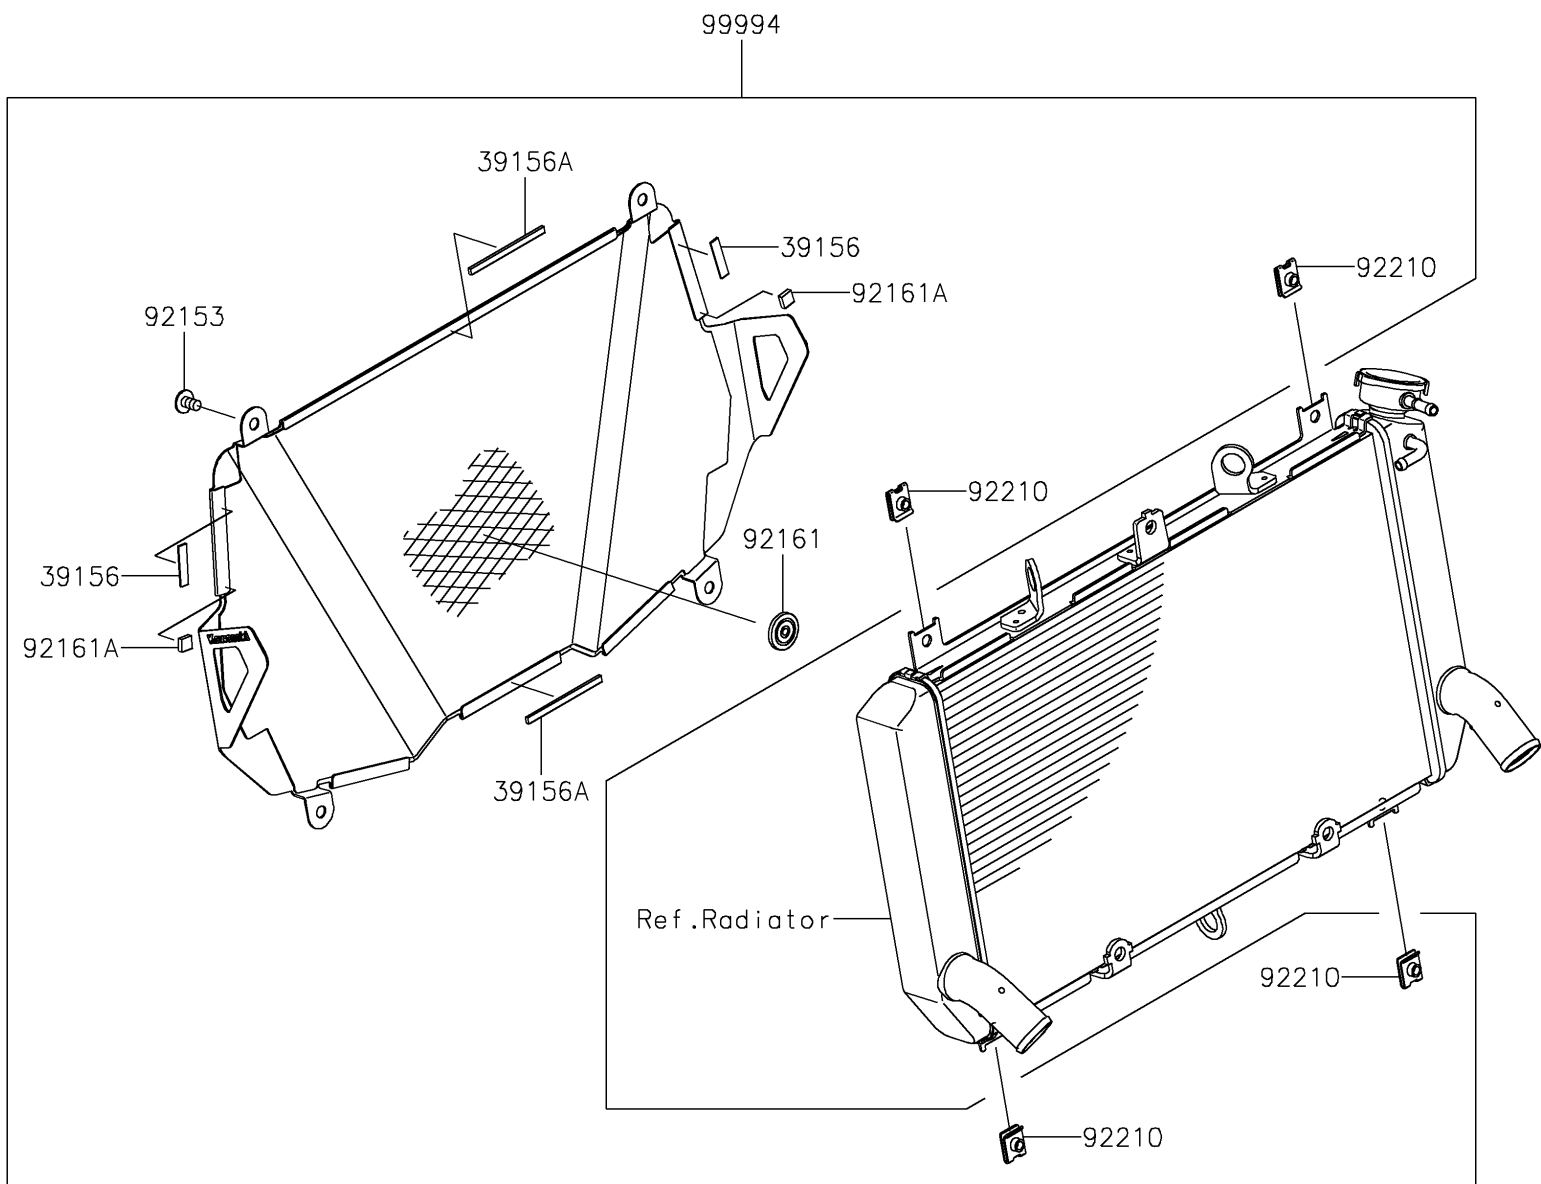

## 2018 Z900 ABS PARTS DIAGRAM

Accessory(Radiator Screen)

F2910A

## 2018 Z900 ABS PARTS LIST

Accessory(Radiator Screen)

ITEM NAME	PART NUMBER	QUANTITY
PAD,6X25X1 (Ref # 39156)	39156-2167	1
PAD,4X60X2 (Ref # 39156A)	39156-2189	1
BOLT,SOCKET,6X10 (Ref # 92153)	92153-1527	1
DAMPER,8X22X10 (Ref # 92161)	92161-1685	1
DAMPER (Ref # 92161A)	92161-1976	1
NUT (Ref # 92210)	92210-1518	1
KIT-ACCESSORY,SE RAD. SCREEN (Ref # 99994)	99994-0871	1