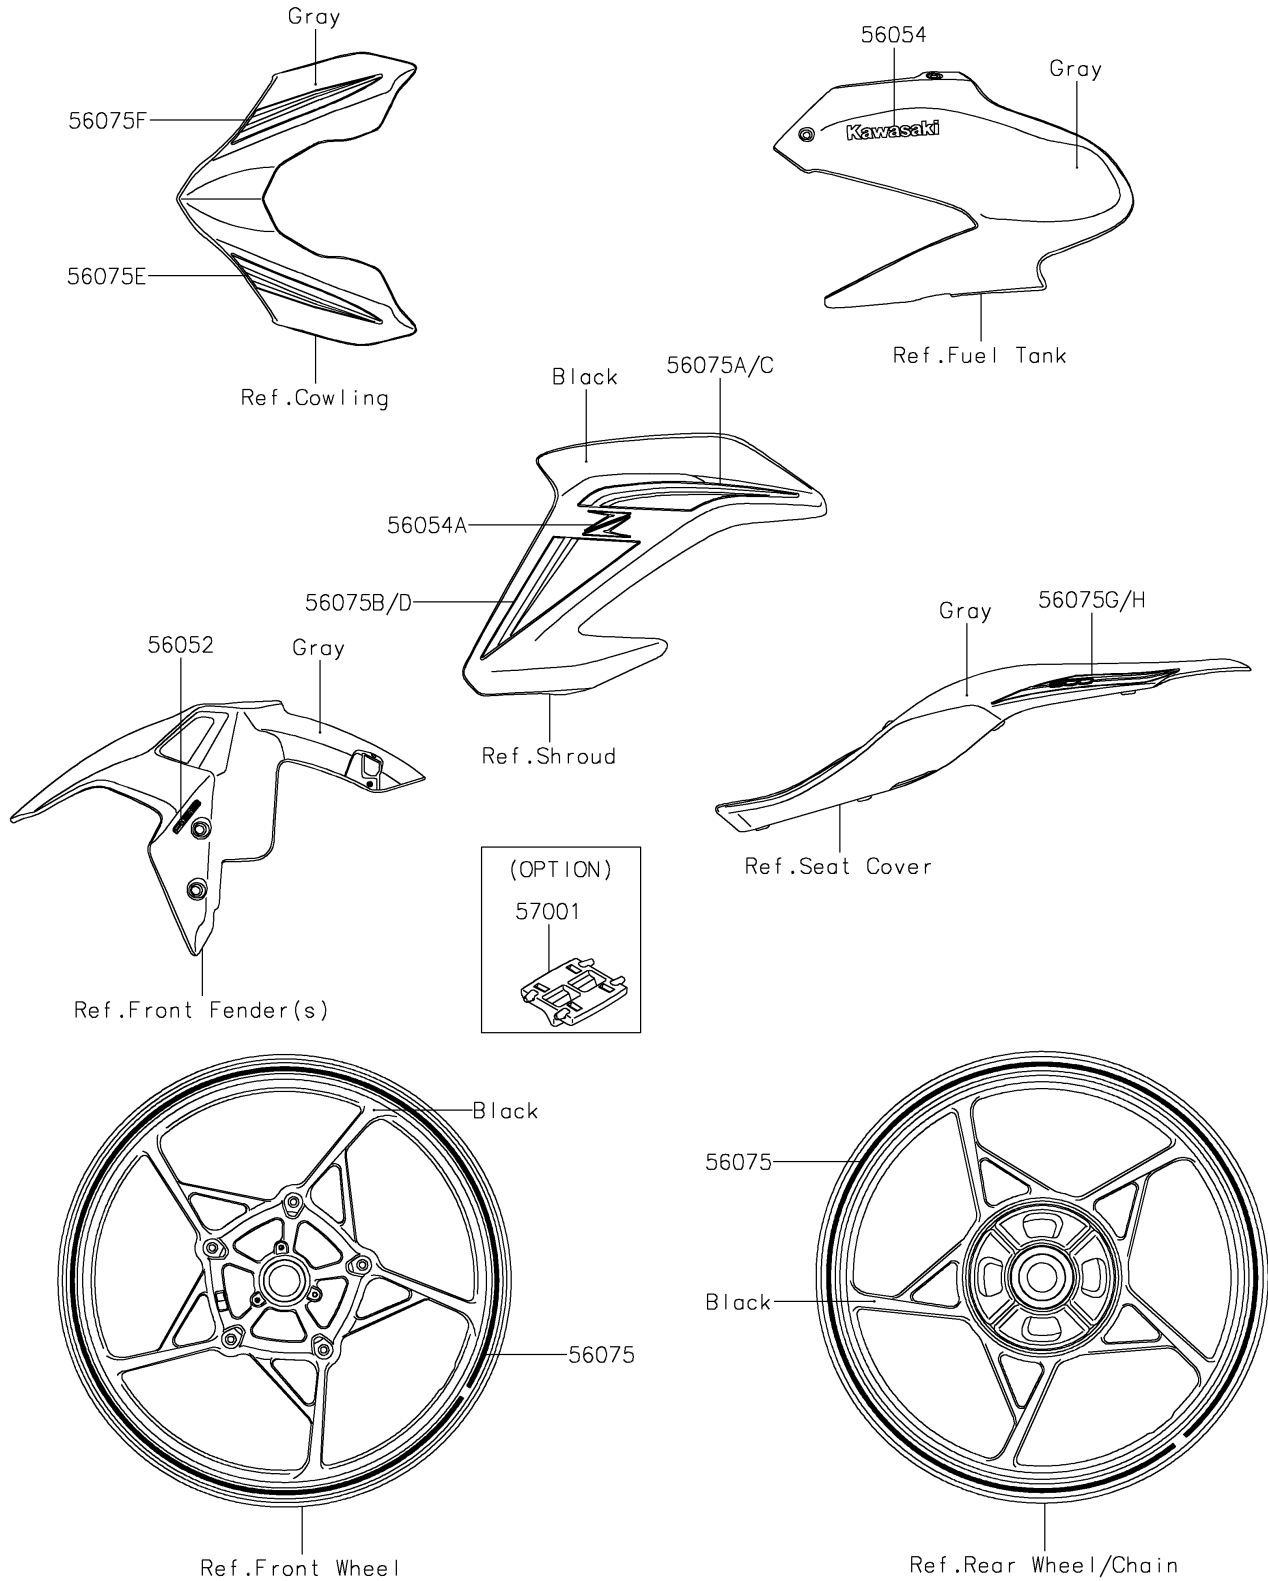

2018 Z900 ABS PARTS DIAGRAM

Decals(Gray)(BJF)(CA,US)

F2861C

2018 Z900 ABS PARTS LIST

Decals(Gray)(BJF)(CA,US)

ITEM NAME	PART NUMBER	QUANTITY
MARK,FR FENDER,ABS (Ref # 56052)	56052-0869	1
MARK,KAWASAKI (Ref # 56054)	56054-1356	1
MARK,SHROUD,Z,3D (Ref # 56054A)	56054-2369	1
PATTERN,WHEEL,GRN,4X1353 (Ref # 56075)	56075-2279	1
PATTERN,SHROUD,LH,UPP (Ref # 56075A)	56075-2584	1
PATTERN,SHROUD,LH,LWR (Ref # 56075B)	56075-2585	1
PATTERN,SHROUD,RH,UPP (Ref # 56075C)	56075-2586	1
PATTERN,SHROUD,RH,LWR (Ref # 56075D)	56075-2587	1
PATTERN,UPP COWL.,LH (Ref # 56075E)	56075-2588	1
PATTERN,UPP COWL.,RH (Ref # 56075F)	56075-2589	1
PATTERN,TAIL COVER,LH (Ref # 56075G)	56075-2590	1
PATTERN,TAIL COVER,RH (Ref # 56075H)	56075-2591	1
RIM STRIPE APPLICATOR (Ref # 57001)	57001-1752	1