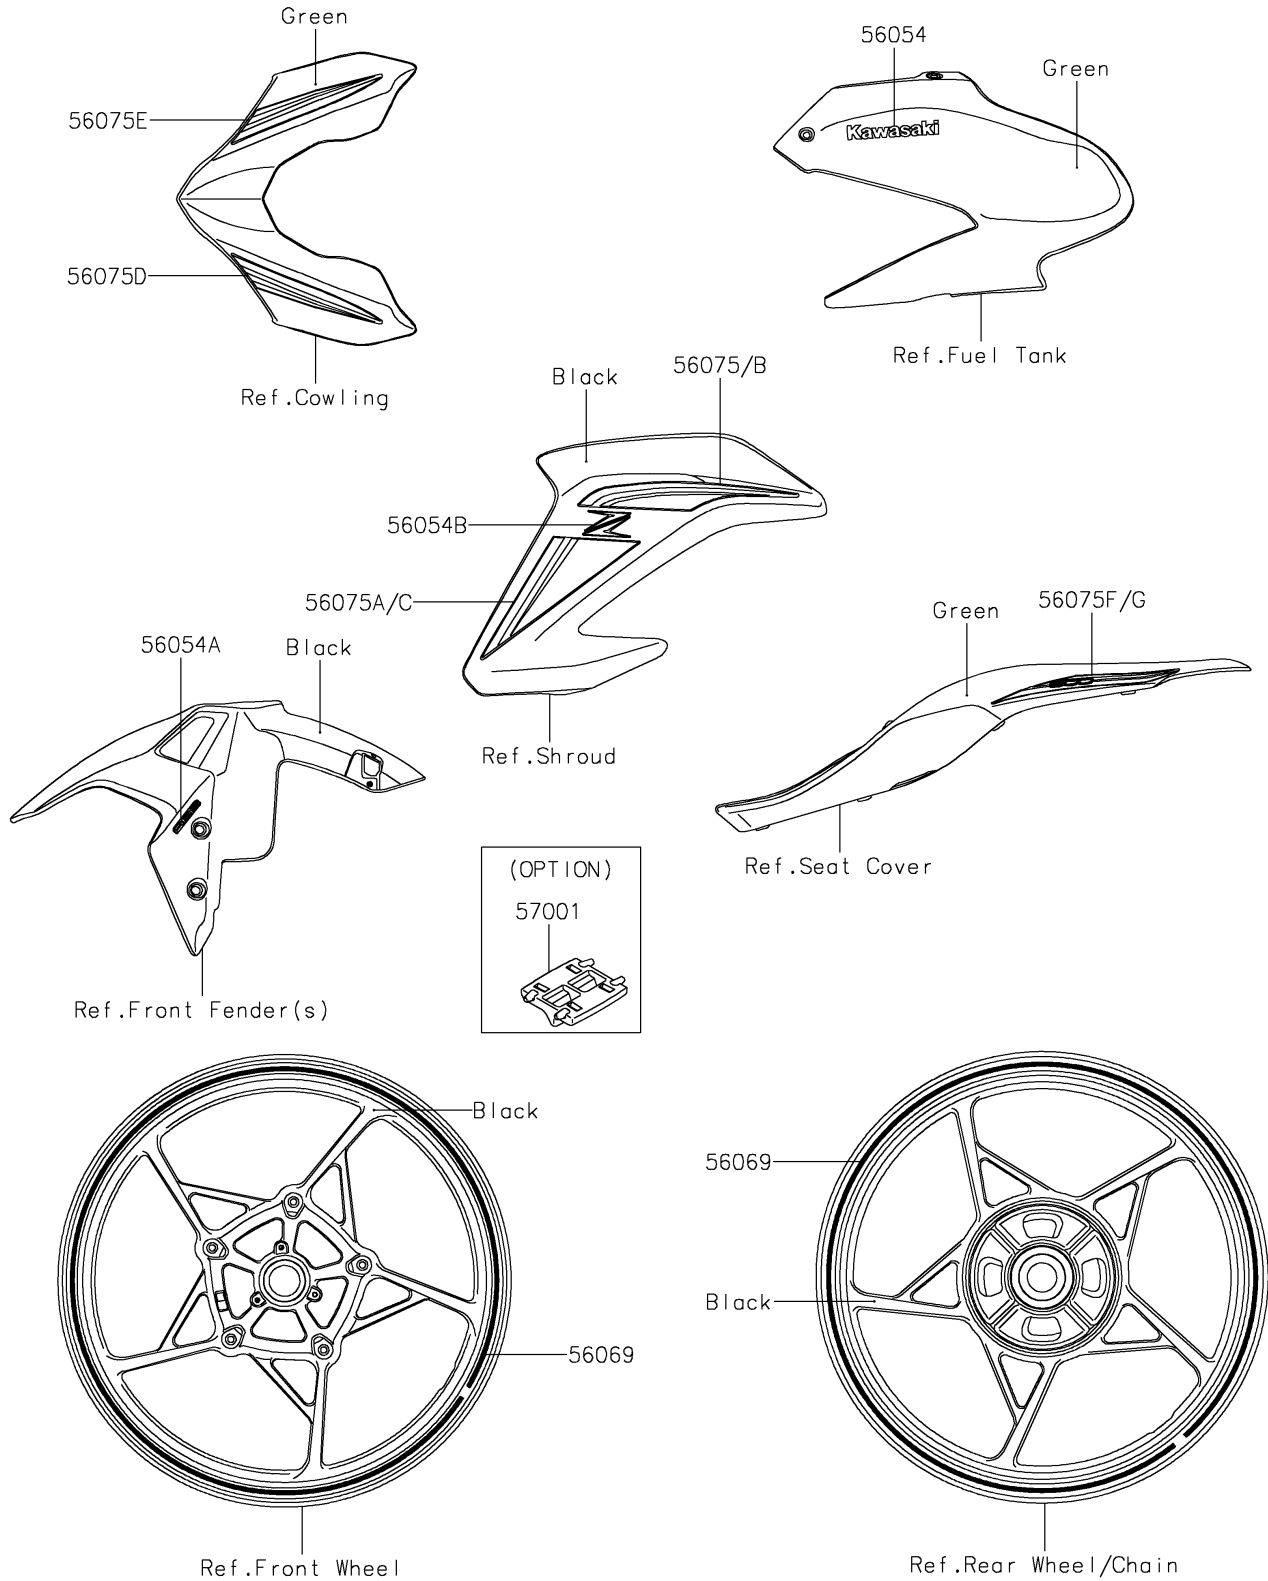

## 2018 Z900 ABS PARTS DIAGRAM

Decals(Green)(BJF)(CN)

F2861

## 2018 Z900 ABS PARTS LIST

Decals(Green)(BJF)(CN)

ITEM NAME	PART NUMBER	QUANTITY
MARK,KAWASAKI (Ref # 56054)	56054-1356	1
MARK,FR FENDER,ABS (Ref # 56054A)	56054-1370	1
MARK,SHROUD,Z,3D (Ref # 56054B)	56054-2369	1
PATTERN,WHEEL,GREEN,4X1353 (Ref # 56069)	56069-7822	1
PATTERN,SHROUD,LH,UPP (Ref # 56075)	56075-3815	1
PATTERN,SHROUD,LH,LWR (Ref # 56075A)	56075-3816	1
PATTERN,SHROUD,RH,UPP (Ref # 56075B)	56075-3817	1
PATTERN,SHROUD,RH,LWR (Ref # 56075C)	56075-3818	1
PATTERN,UPP COWL.,LH (Ref # 56075D)	56075-3819	1
PATTERN,UPP COWL.,RH (Ref # 56075E)	56075-3820	1
PATTERN,TAIL COVER,LH (Ref # 56075F)	56075-3821	1
PATTERN,TAIL COVER,RH (Ref # 56075G)	56075-3822	1
RIM STRIPE APPLICATOR (Ref # 57001)	57001-1752	1