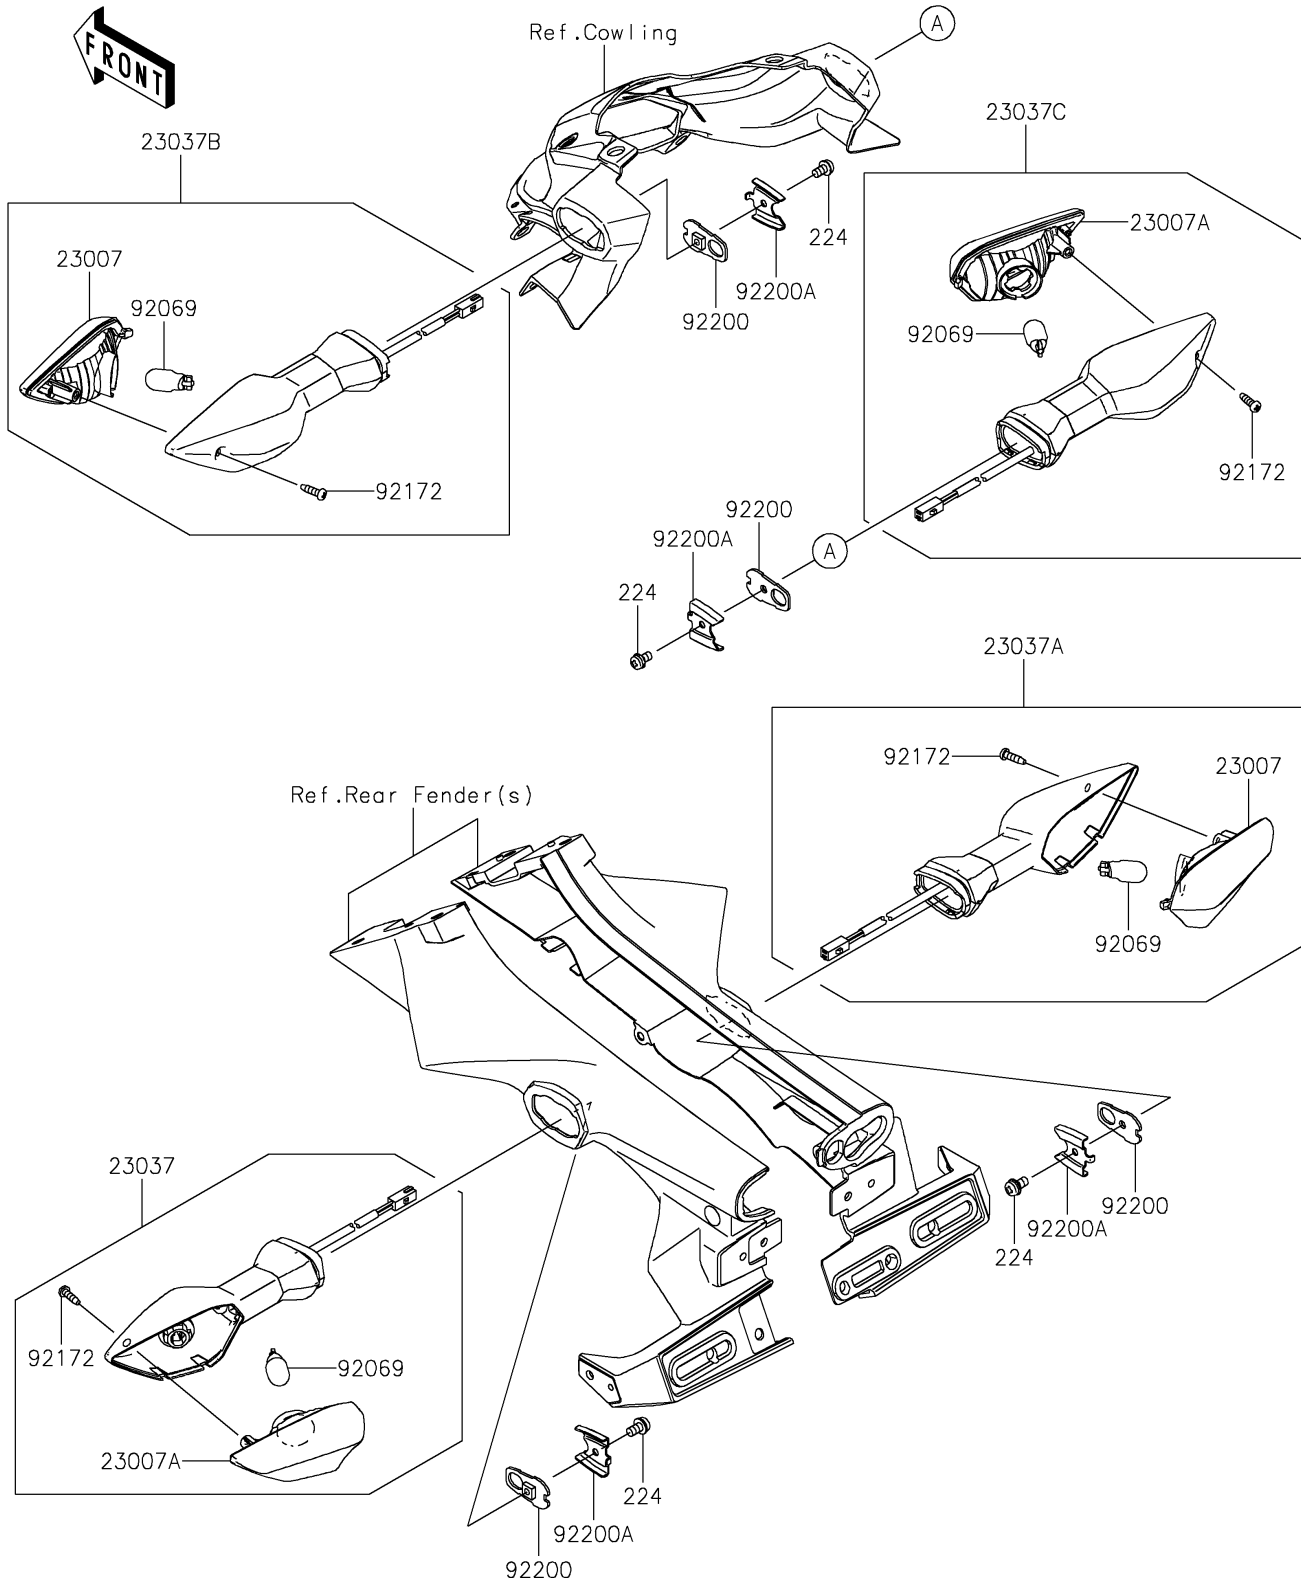

2018 Z900 ABS PARTS DIAGRAM

Turn Signals

F2730

2018 Z900 ABS PARTS LIST

Turn Signals

ITEM NAME	PART NUMBER	QUANTITY
SCREW-PAN-WP-CROS,4X8 (Ref # 224)	224AB0408	1
LENS-COMP (Ref # 23007)	23007-0205	1
LENS-COMP (Ref # 23007A)	23007-0206	1
LAMP-ASSY-SIGNAL,RR,LH (Ref # 23037)	23037-0342	1
LAMP-ASSY-SIGNAL,RR,RH (Ref # 23037A)	23037-0343	1
LAMP-ASSY-SIGNAL,FR,LH (Ref # 23037B)	23037-0350	1
LAMP-ASSY-SIGNAL,FR,RH (Ref # 23037C)	23037-0351	1
BULB,12V 10W (Ref # 92069)	92069-0090	1
SCREW,4X14 (Ref # 92172)	92172-1117	1
WASHER,NUT 4MM (Ref # 92200)	92200-0854	1
WASHER (Ref # 92200A)	92200-0855	1