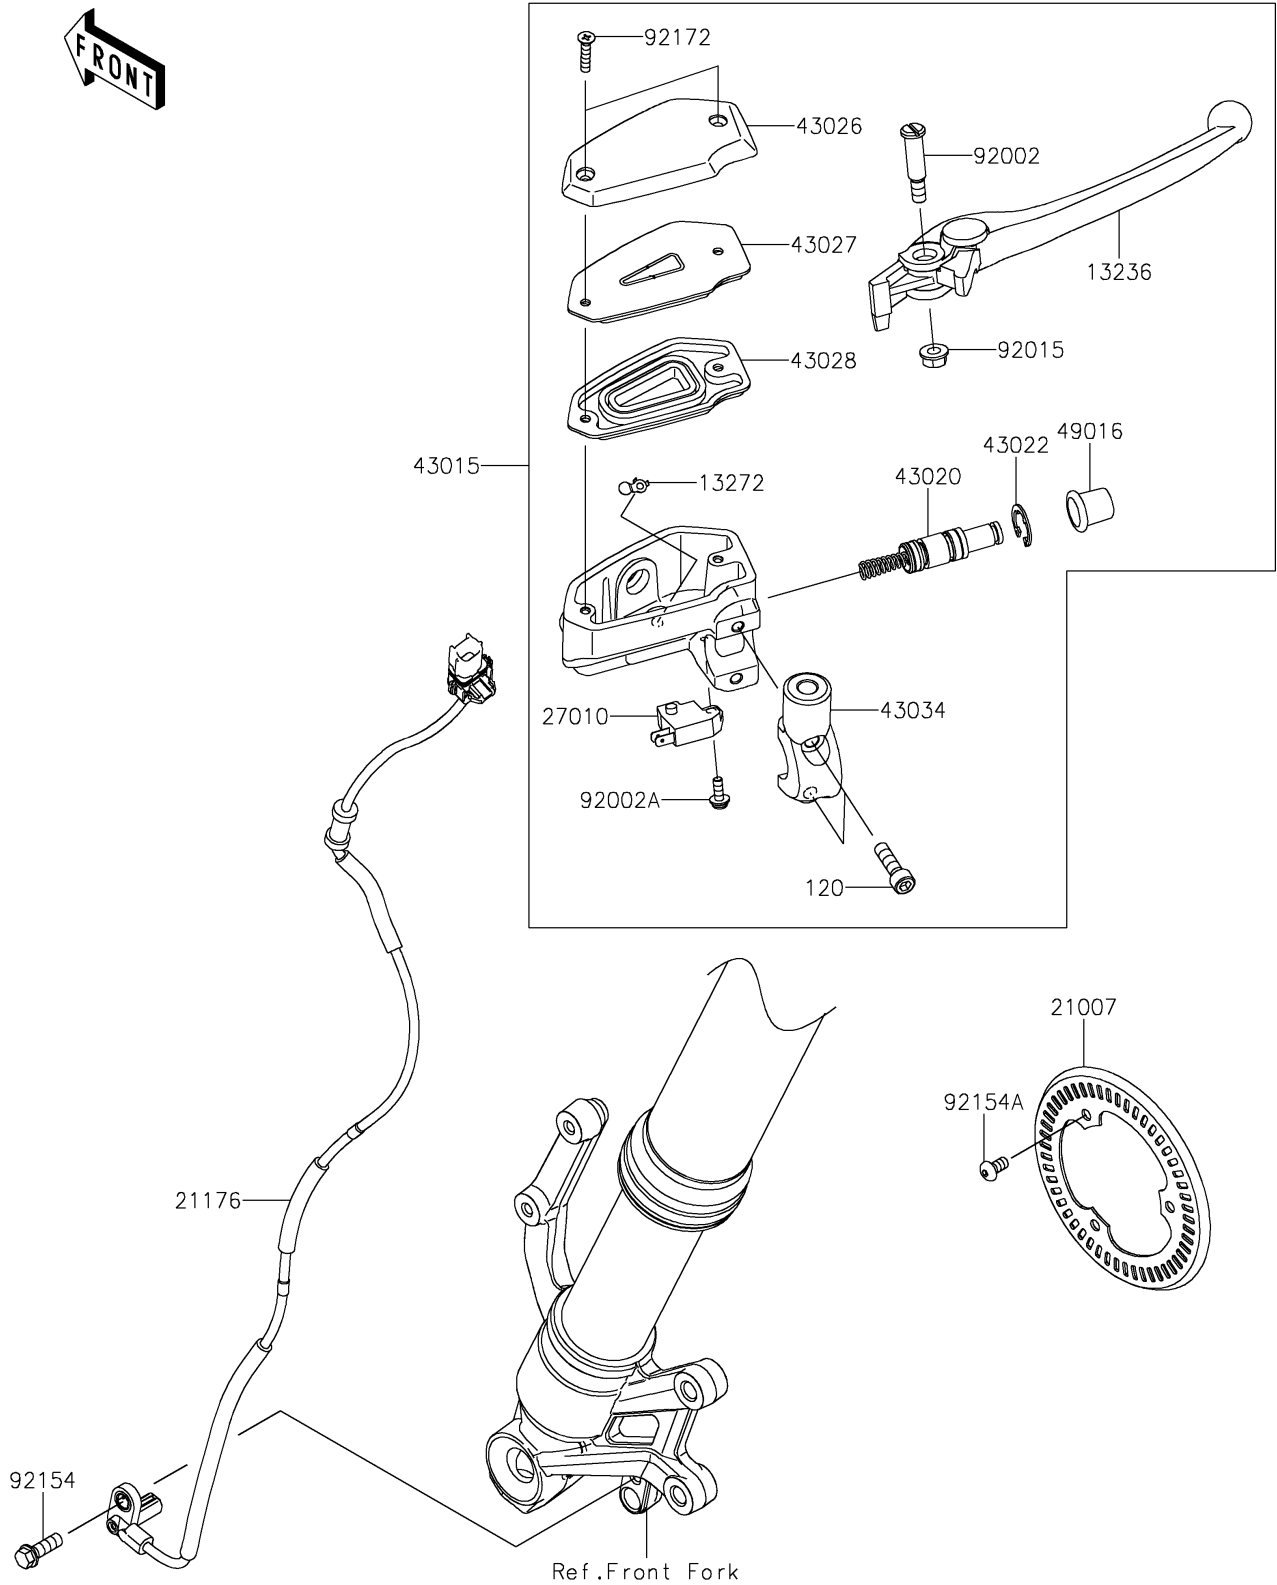

## 2018 Z900 ABS PARTS DIAGRAM

Front Master Cylinder

F2291

## 2018 Z900 ABS PARTS LIST

Front Master Cylinder

ITEM NAME	PART NUMBER	QUANTITY
BOLT-SOCKET,6X22 (Ref # 120)	120CB0622	1
LEVER-COMP,FRONT BRAKE (Ref # 13236)	13236-0140	1
PLATE (Ref # 13272)	13272-0573	1
ROTOR,SENSOR,FR (Ref # 21007)	21007-0671	1
SENSOR,SPEED,FR (Ref # 21176)	21176-0861	1
SWITCH,BRAKE (Ref # 27010)	27010-0762	1
CYLINDER-ASSY-MASTER,FR (Ref # 43015)	43015-0703	1
PISTON-COMP-BRAKE (Ref # 43020)	43020-0008	1
STOPPER-BRAKE,PISTON (Ref # 43022)	43022-1010	1
CAP-BRAKE (Ref # 43026)	43026-0019	1
PLATE-DIAPHRAGM (Ref # 43027)	43027-0008	1
DIAPHRAGM (Ref # 43028)	43028-0015	1
HOLDER-BRAKE,MASTER CYLINDER (Ref # 43034)	43034-0049	1
COVER-SEAL,MASTER CYLINDER (Ref # 49016)	49016-1044	1
BOLT,LEVER SET,BLACK (Ref # 92002)	92002-1322	1
BOLT,SCREW,4X12 (Ref # 92002A)	92002-1323	1
NUT,FLANGED,6MM (Ref # 92015)	92015-1528	1
BOLT,FLANGED,6X18 (Ref # 92154)	92154-0784	1
BOLT,SOCKET,5X10 (Ref # 92154A)	92154-1292	1
SCREW,4X20 (Ref # 92172)	92172-0320	1