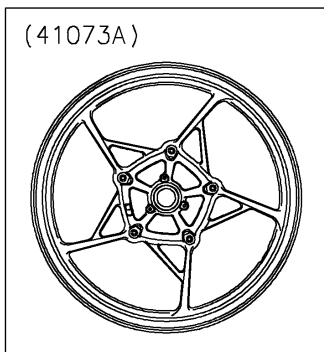

## 2018 Z900 ABS PARTS DIAGRAM

Front Wheel

F2230

WOD

41068

92152A/B

41073/A

92045

92049

92045

92152

92049

92152A/B

Ref. Tires

## 2018 Z900 ABS PARTS LIST

Front Wheel

ITEM NAME	PART NUMBER	QUANTITY
AXLE,FR,20X199 (Ref # 41068)	41068-0618	1
WHEEL-ASSY,FR,G.BLACK (Ref # 41073A)	41073-0713-QT	1
BEARING-BALL,20X42X12 (Ref # 92045)	92045-0820	1
SEAL-OIL,BJN30427 (Ref # 92049)	92049-0130	1
COLLAR,20.2X27.2X115 (Ref # 92152)	92152-2227	1
COLLAR,20X30X10.5 (Ref # 92152A)	92152-2249	1