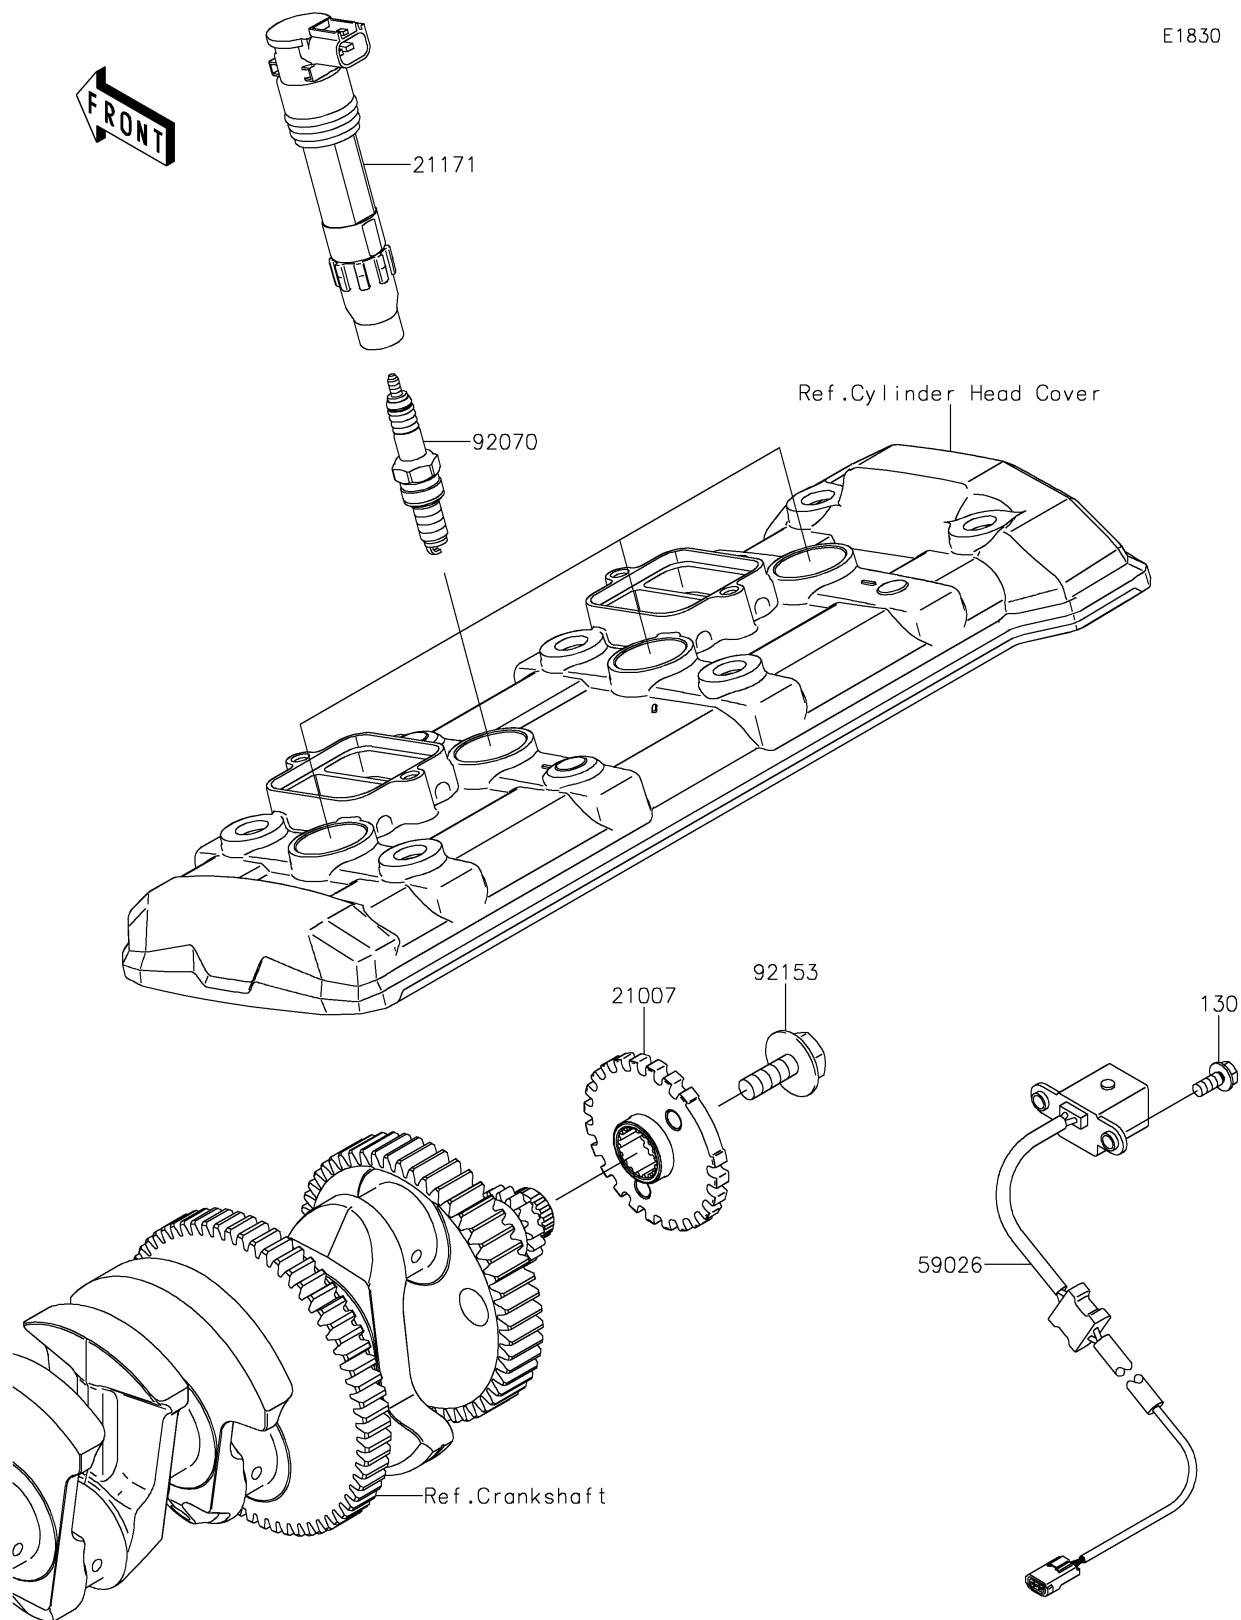

2018 Z900 ABS PARTS DIAGRAM

Ignition System

E1830

2018 Z900 ABS PARTS LIST

Ignition System

ITEM NAME	PART NUMBER	QUANTITY
BOLT-FLANGED,5X12 (Ref # 130)	130BA0512	1
ROTOR (Ref # 21007)	21007-0579	1
COIL-ASSY-IGNITION (Ref # 21171)	21171-0033	1
COIL-PULSING (Ref # 59026)	59026-0043	1
PLUG-SPARK,CR9EIA(NGK) (Ref # 92070)	92070-0014	1
BOLT,FLANGED,8X23 (Ref # 92153)	92153-0549	1