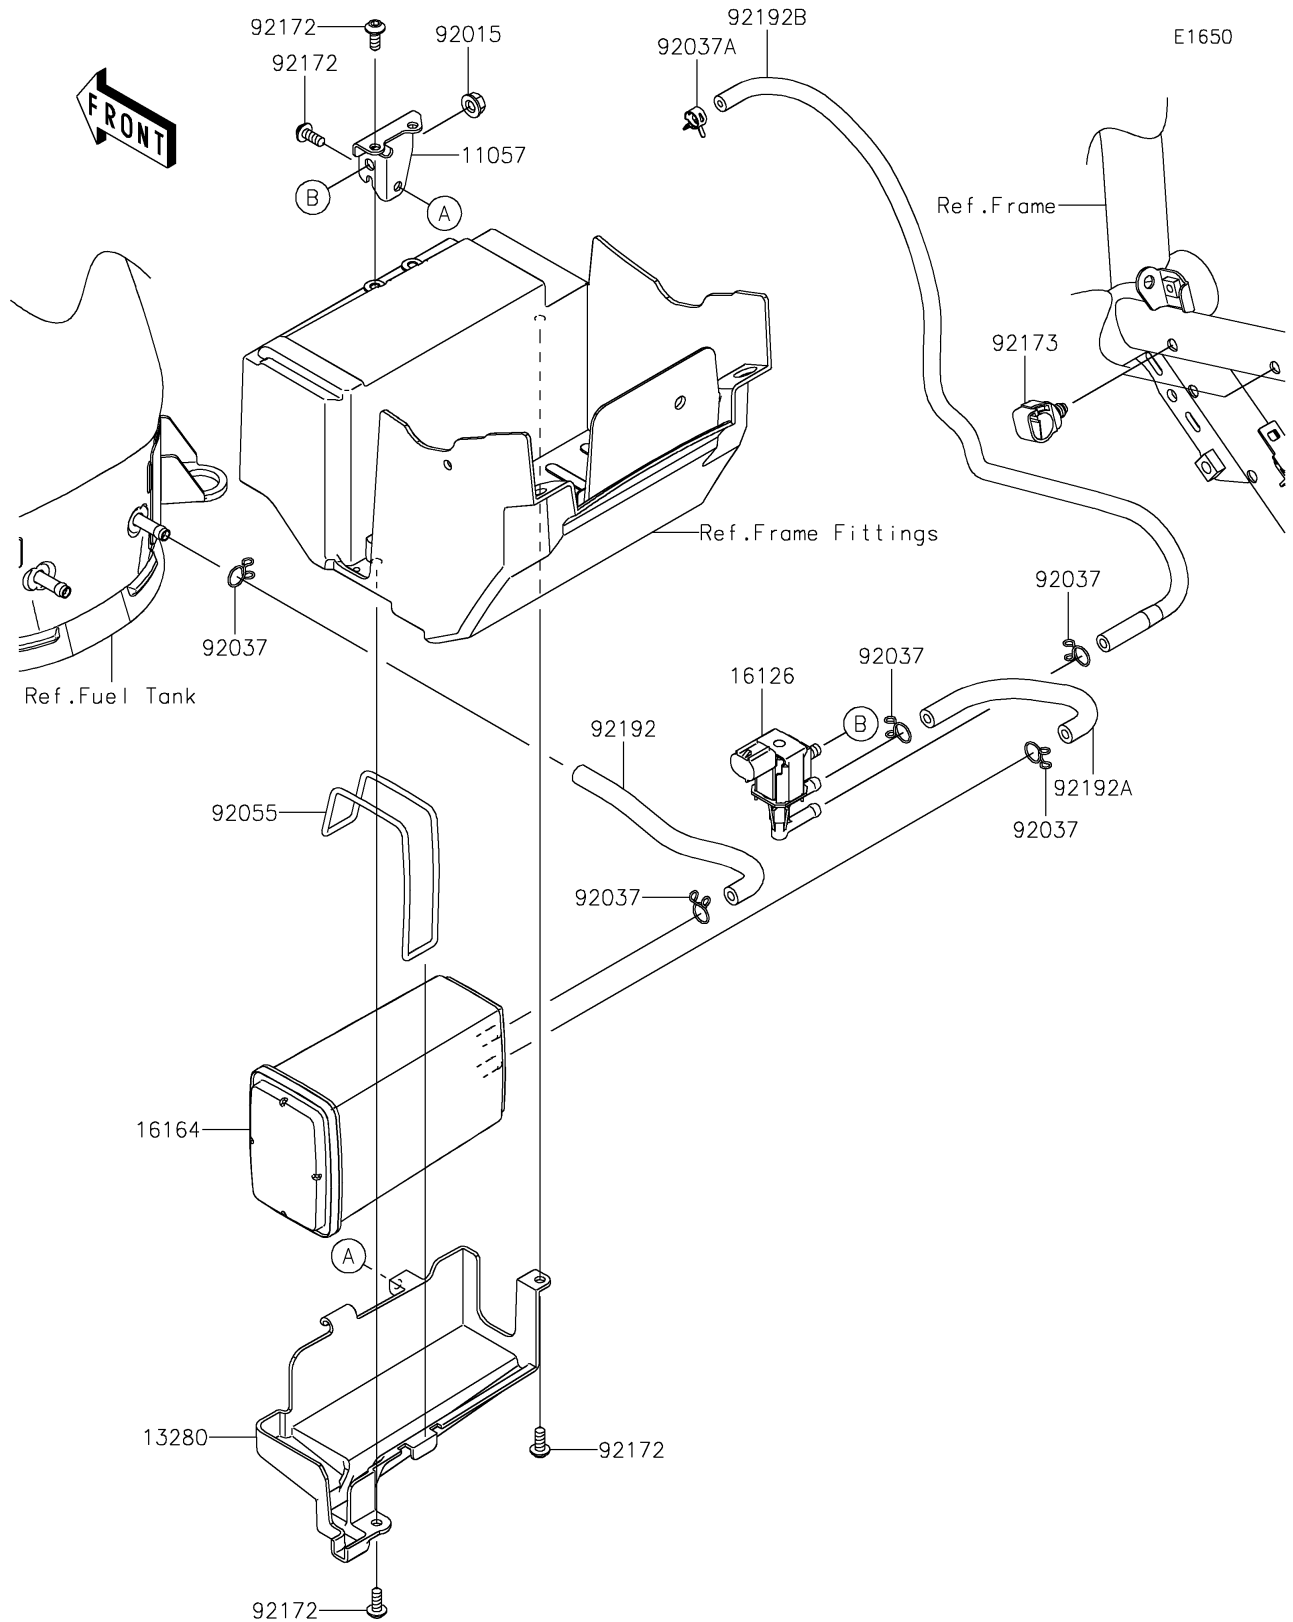

## 2018 Z900 ABS PARTS DIAGRAM

Fuel Evaporative System(CA)

## 2018 Z900 ABS PARTS LIST

Fuel Evaporative System(CA)

ITEM NAME	PART NUMBER	QUANTITY
BRACKET,PCV (Ref # 11057)	11057-0286	1
HOLDER,CANISTER (Ref # 13280)	13280-0880	1
VALVE,PCV (Ref # 16126)	16126-0740	1
CANISTER (Ref # 16164)	16164-0012	1
NUT,FLANGED,6MM (Ref # 92015)	92015-1367	1
CLAMP,TUBE (Ref # 92037)	92037-147	1
CLAMP,7.8MM (Ref # 92037A)	92037-2116	1
RING-O,104.4X3.1 (Ref # 92055)	92055-1020	1
SCREW,SOCKET,5X14 (Ref # 92172)	92172-0823	1
CLAMP,12MM DIA. (Ref # 92173)	92173-0736	1
TUBE,CANISTER-TANK (Ref # 92192)	92192-1690	1
TUBE,PCV-CANISTER (Ref # 92192A)	92192-1691	1
TUBE,PCV-THROTTLE BODY (Ref # 92192B)	92192-1779	1