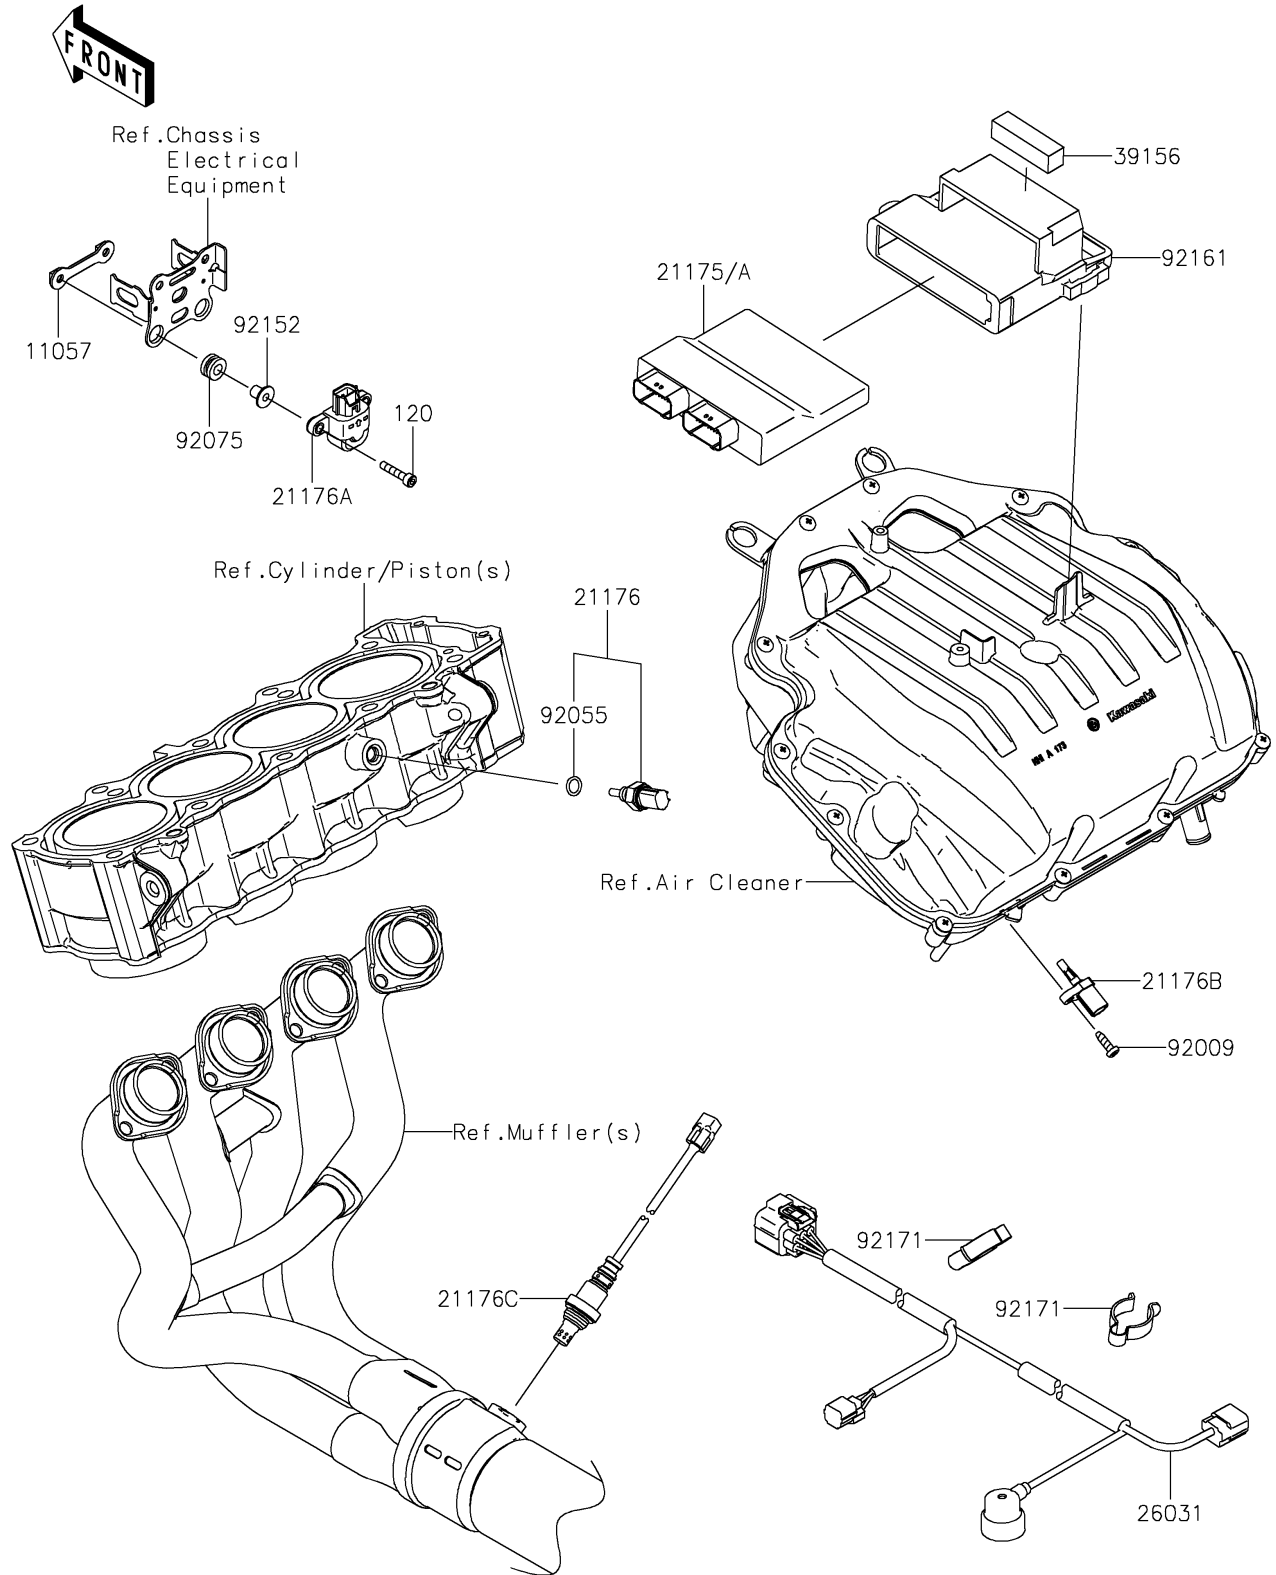

2018 Z900 ABS PARTS DIAGRAM

Fuel Injection

E1530

2018 Z900 ABS PARTS LIST

Fuel Injection

ITEM NAME	PART NUMBER	QUANTITY
BRACKET,VEHICLE DOWN (Ref # 11057)	11057-0287	1
BOLT-SOCKET,5X25 (Ref # 120)	120CA0525	1
CONTROL UNIT-ELECTRONIC (Ref # 21175)	21175-1239	1
CONTROL UNIT-ELECTRONIC (Ref # 21175A)	21175-1240	1
SENSOR,WATER TEMP (Ref # 21176)	21176-0009	1
SENSOR,VEHICLE-DOWN (Ref # 21176A)	21176-0026	1
SENSOR,AIR TEMPERATURE (Ref # 21176B)	21176-0048	1
SENSOR,OXYGEN (Ref # 21176C)	21176-0835	1
HARNESS,SUB (Ref # 26031)	26031-2159	1
PAD,15X55X15 (Ref # 39156)	39156-2129	1
SCREW,TAPPING,5X16 (Ref # 92009)	92009-1984	1
RING-O,9.5X1.9 (Ref # 92055)	92055-0016	1
DAMPER (Ref # 92075)	92075-1912	1
COLLAR,5.6X8X11.2 (Ref # 92152)	92152-1562	1
DAMPER,ECU (Ref # 92161)	92161-1870	1
CLAMP,CABLE (Ref # 92171)	92171-1283	1