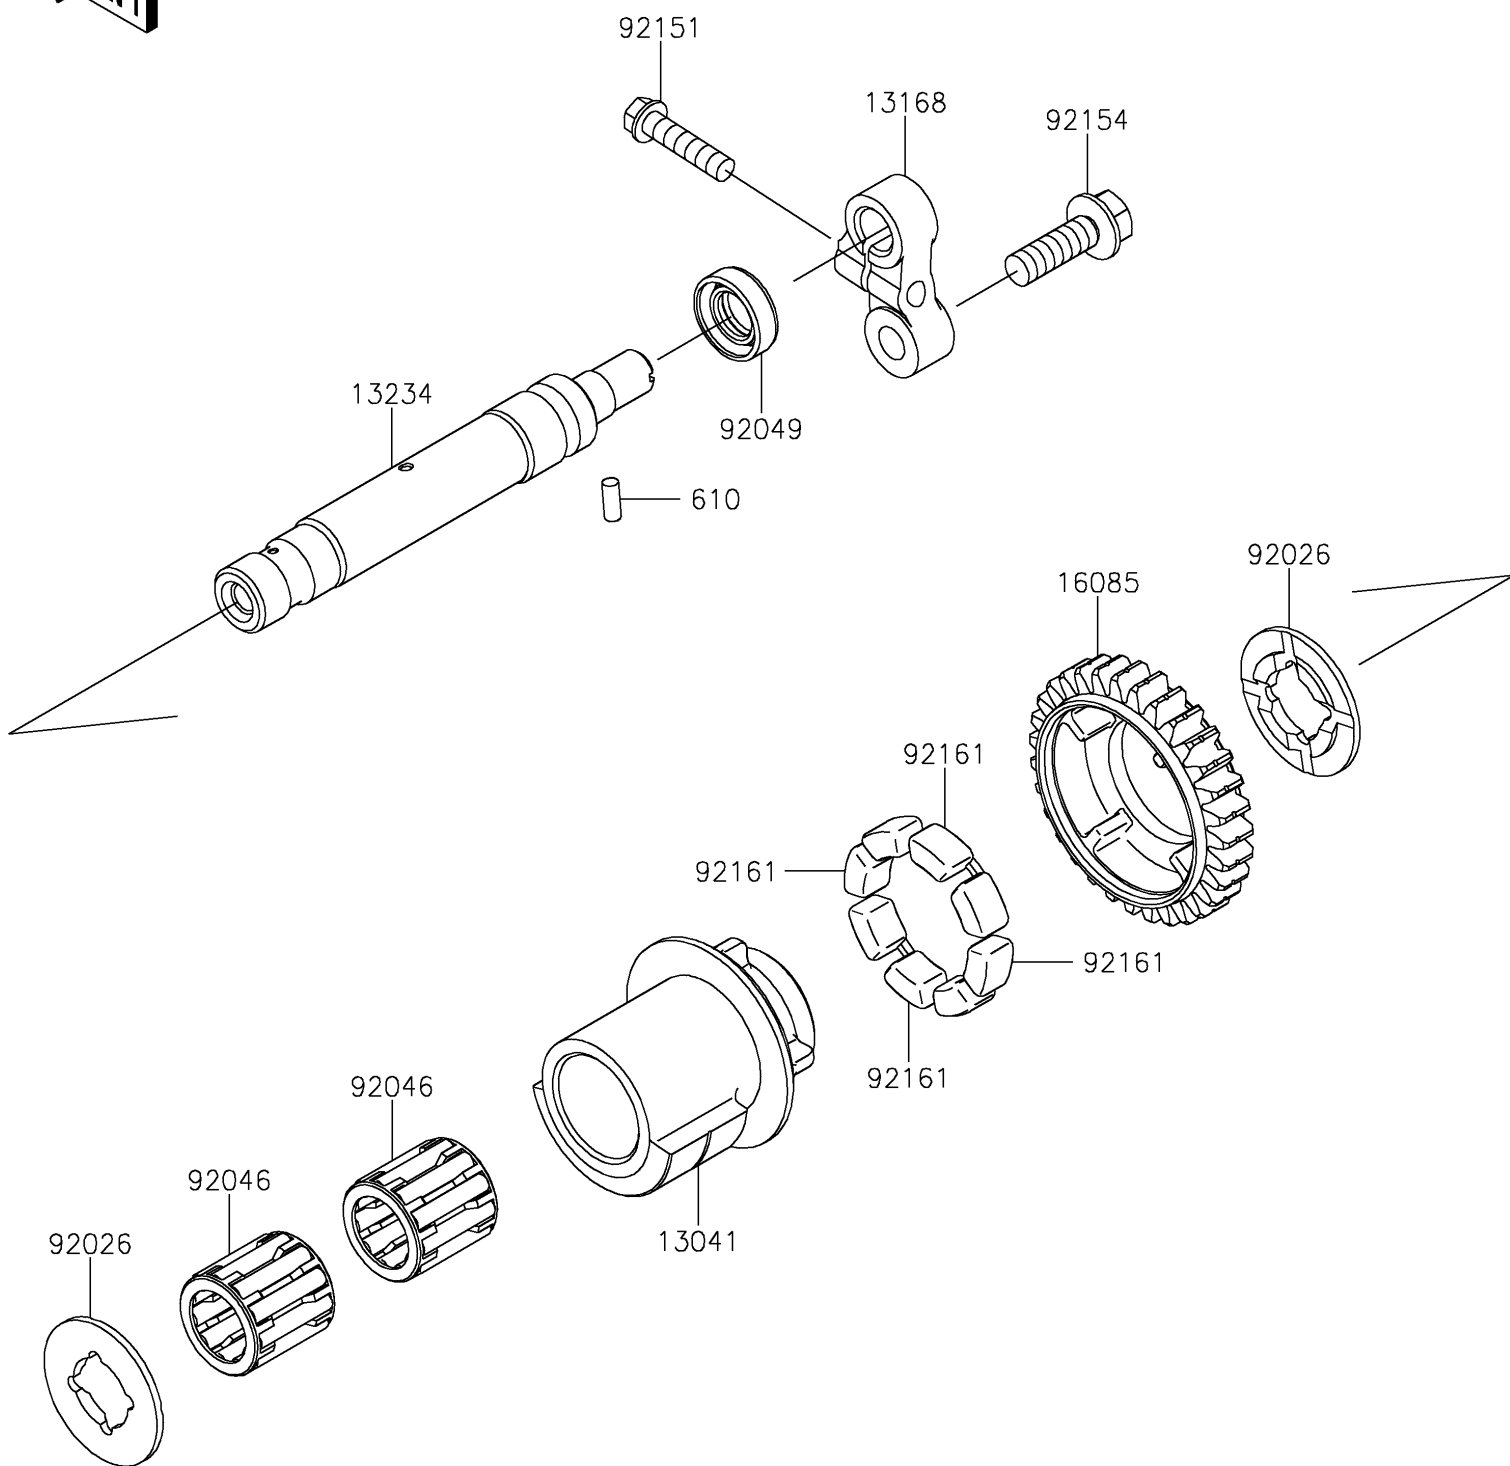

2018 Z900 ABS PARTS DIAGRAM

Balancer

E1323

2018 Z900 ABS PARTS LIST

Balancer

ITEM NAME	PART NUMBER	QUANTITY
BALANCER (Ref # 13041)	13041-0559	1
LEVER (Ref # 13168)	13168-0115	1
SHAFT-COMP (Ref # 13234)	13234-0038	1
GEAR,BALANCER,31T (Ref # 16085)	16085-0134	1
ROLLER,4X10 (Ref # 610)	610A0410	1
SPACER (Ref # 92026)	92026-0082	1
BEARING-NEEDLE (Ref # 92046)	92046-1266	1
SEAL-OIL,TC 12X22X7 (Ref # 92049)	92049-2204	1
BOLT,FLANGED-SMALL,6X25 (Ref # 92151)	92151-1930	1
BOLT,FLANGED,8X25 (Ref # 92154)	92154-0413	1
DAMPER (Ref # 92161)	92161-1055	1