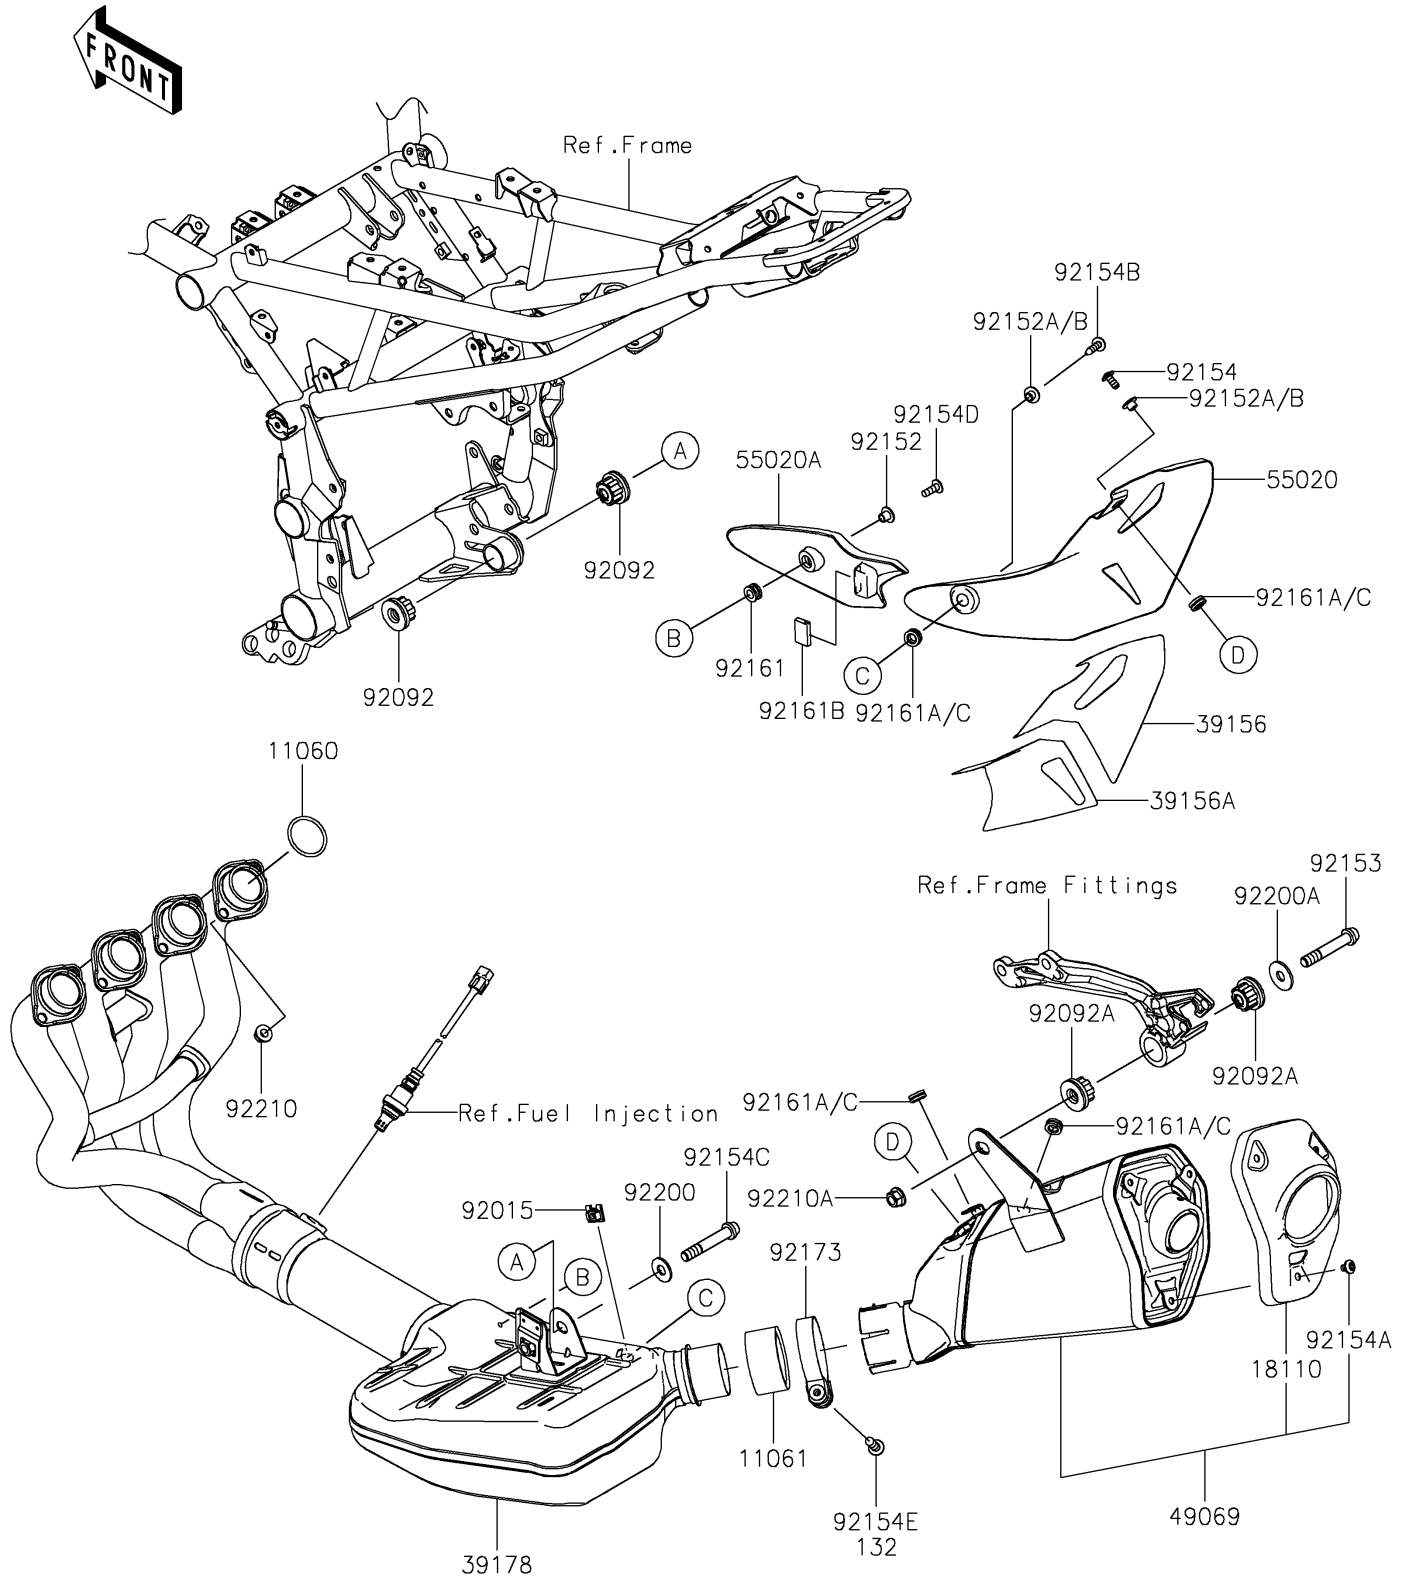

2018 Z900 ABS PARTS DIAGRAM

Muffler(s)

E1140

2018 Z900 ABS PARTS LIST

Muffler(s)

ITEM NAME	PART NUMBER	QUANTITY
GASKET,EXHAUST PIPE HOLDER (Ref # 11060)	11060-1103	1
GASKET,50.8X62X30 (Ref # 11061)	11061-0447	1
BODY END-MUFFLER (Ref # 18110)	18110-0196	1
PAD,MUFFLER GUARD (Ref # 39156)	39156-2130	1
PAD,MUFFLER GUARD (Ref # 39156A)	39156-2131	1
MANIFOLD-COMP-EXHAUST (Ref # 39178)	39178-0302	1
MUFFLER-ASSY (Ref # 49069)	49069-0823	1
GUARD,MUFFLER,RR (Ref # 55020)	55020-1966	1
GUARD,MUFFLER,FR (Ref # 55020A)	55020-1967	1
NUT (Ref # 92015)	92015-1487	1
BUSHING-RUBBER (Ref # 92092)	92092-1081	1
BUSHING-RUBBER,MUFFLER (Ref # 92092A)	92092-1087	1
COLLAR,6.3X8.3X9.2 (Ref # 92152)	92152-0237	1
COLLAR,6.3X8.3X7.2 (Ref # 92152B)	92152-1602	1
BOLT,SOCKET,10X60 (Ref # 92153)	92153-1837	1
BOLT,SOCKET,6X14 (Ref # 92154)	92154-0856	1
BOLT,HEX HEAD,6X8 (Ref # 92154A)	92154-0987	1
BOLT,SOCKET,6X27 (Ref # 92154B)	92154-1192	1
BOLT,SOCKET (Ref # 92154C)	92154-1281	1
BOLT,SOCKET,6X18 (Ref # 92154D)	92154-2340	1
BOLT-FLANGED-SMALL,8X40 (Ref # 92154E)	92154-2738	1
DAMPER (Ref # 92161)	92161-0204	1
DAMPER (Ref # 92161B)	92161-1228	1
DAMPER (Ref # 92161C)	92161-1475	1
CLAMP,64.5MM (Ref # 92173)	92173-0284	1
WASHER,10.5X25X2.0 (Ref # 92200)	92200-1377	1
WASHER,10.5X30X2.3 (Ref # 92200A)	92200-1849	1
NUT,8MM (Ref # 92210)	92210-0076	1
NUT,LOCK,FLANGED,10MM (Ref # 92210A)	92210-1139	1