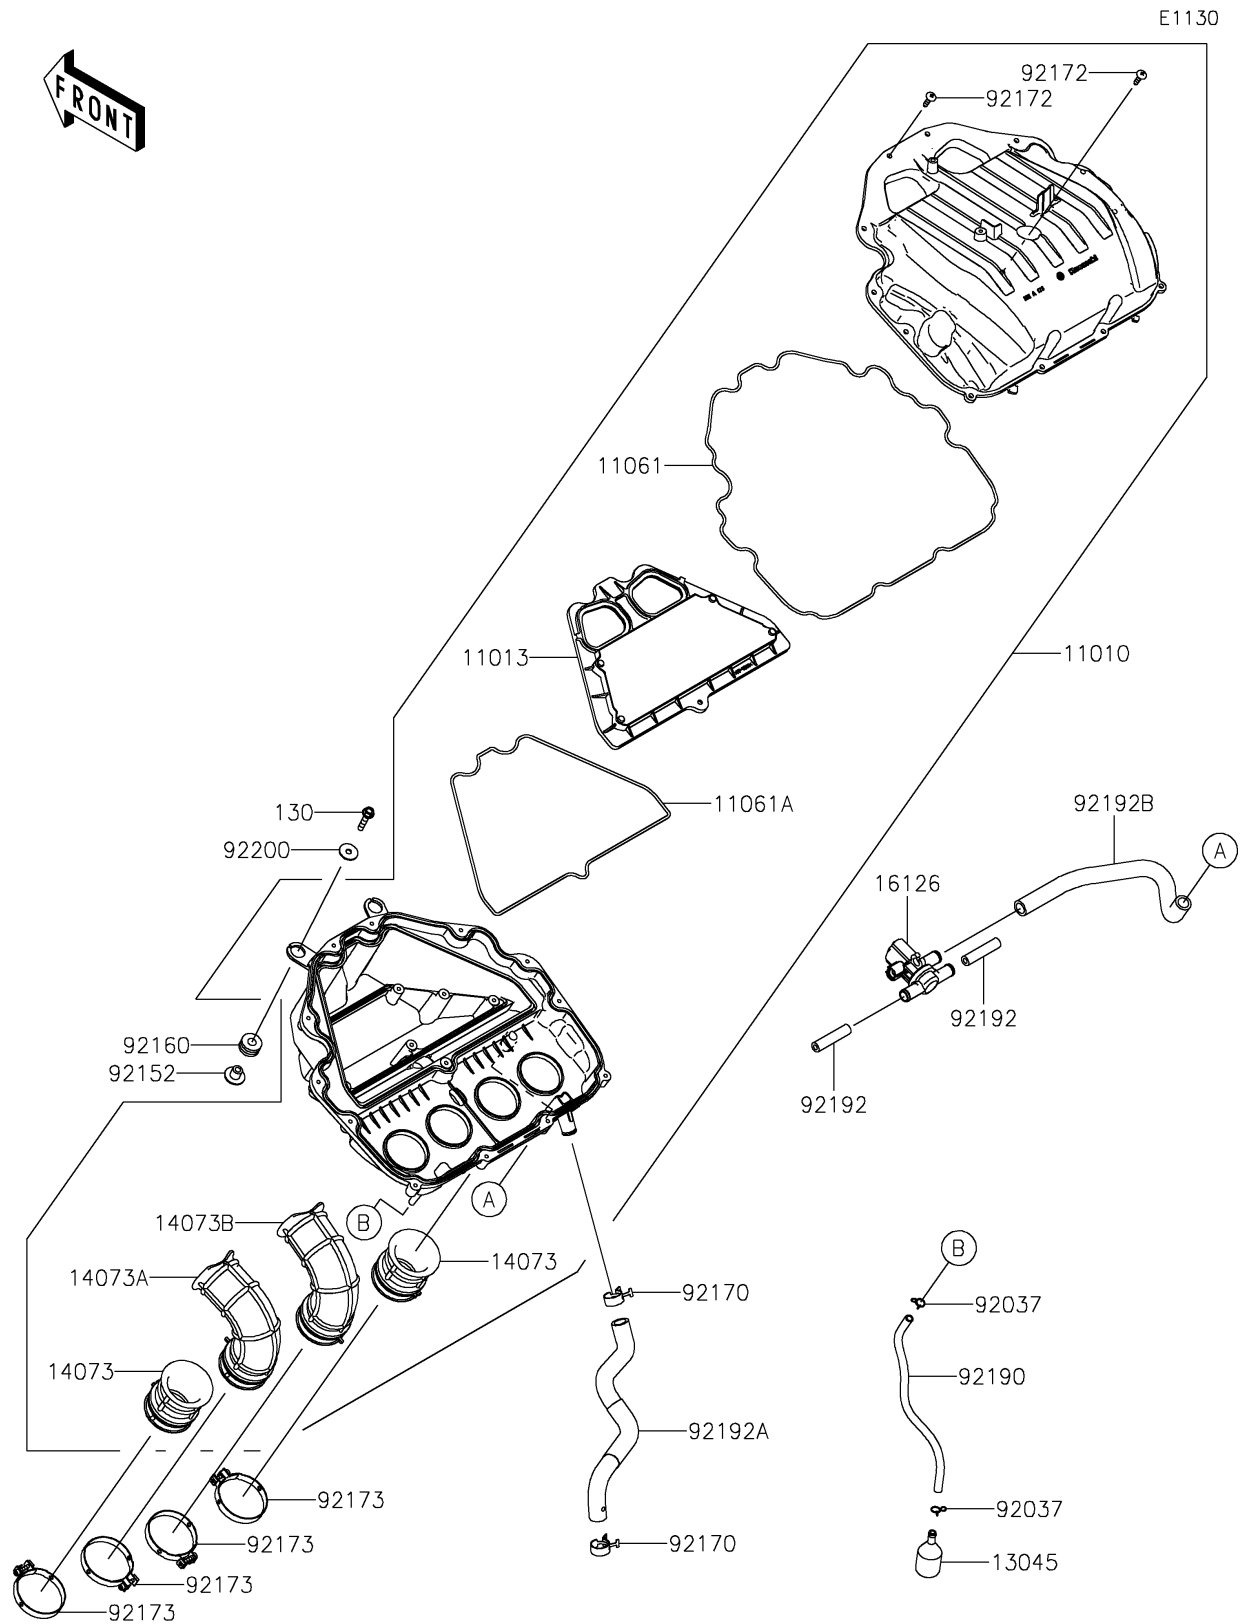

2018 Z900 ABS PARTS DIAGRAM

Air Cleaner

2018 Z900 ABS PARTS LIST

Air Cleaner

ITEM NAME	PART NUMBER	QUANTITY
FILTER-ASSY-AIR (Ref # 11010)	11010-0878	1
ELEMENT-AIR FILTER (Ref # 11013)	11013-0760	1
GASKET,CASE (Ref # 11061)	11061-1215	1
GASKET,ELEMENT (Ref # 11061A)	11061-1216	1
BOLT-FLANGED,6X30 (Ref # 130)	130BB0630	1
RECEIVER-OIL (Ref # 13045)	13045-1057	1
DUCT,#1,#4 (Ref # 14073)	14073-0852	1
DUCT,#2 (Ref # 14073A)	14073-0853	1
DUCT,#3 (Ref # 14073B)	14073-0854	1
VALVE,AIR SWITCHING (Ref # 16126)	16126-0745	1
CLAMP (Ref # 92037)	92037-1712	1
COLLAR,6.5X10.5X13.1 (Ref # 92152)	92152-0547	1
DAMPER (Ref # 92160)	92160-1162	1
CLAMP (Ref # 92170)	92170-1060	1
SCREW,TAPPING,5X20 (Ref # 92172)	92172-0483	1
CLAMP,58MM (Ref # 92173)	92173-0927	1
TUBE,6X9X300 (Ref # 92190)	92190-1253	1
TUBE,HEAD-ASWV (Ref # 92192)	92192-0843	1
TUBE,BLOWBY (Ref # 92192A)	92192-1692	1
TUBE,ASV-A/C (Ref # 92192B)	92192-1693	1
WASHER,6.5X22X1.6 (Ref # 92200)	92200-1087	1