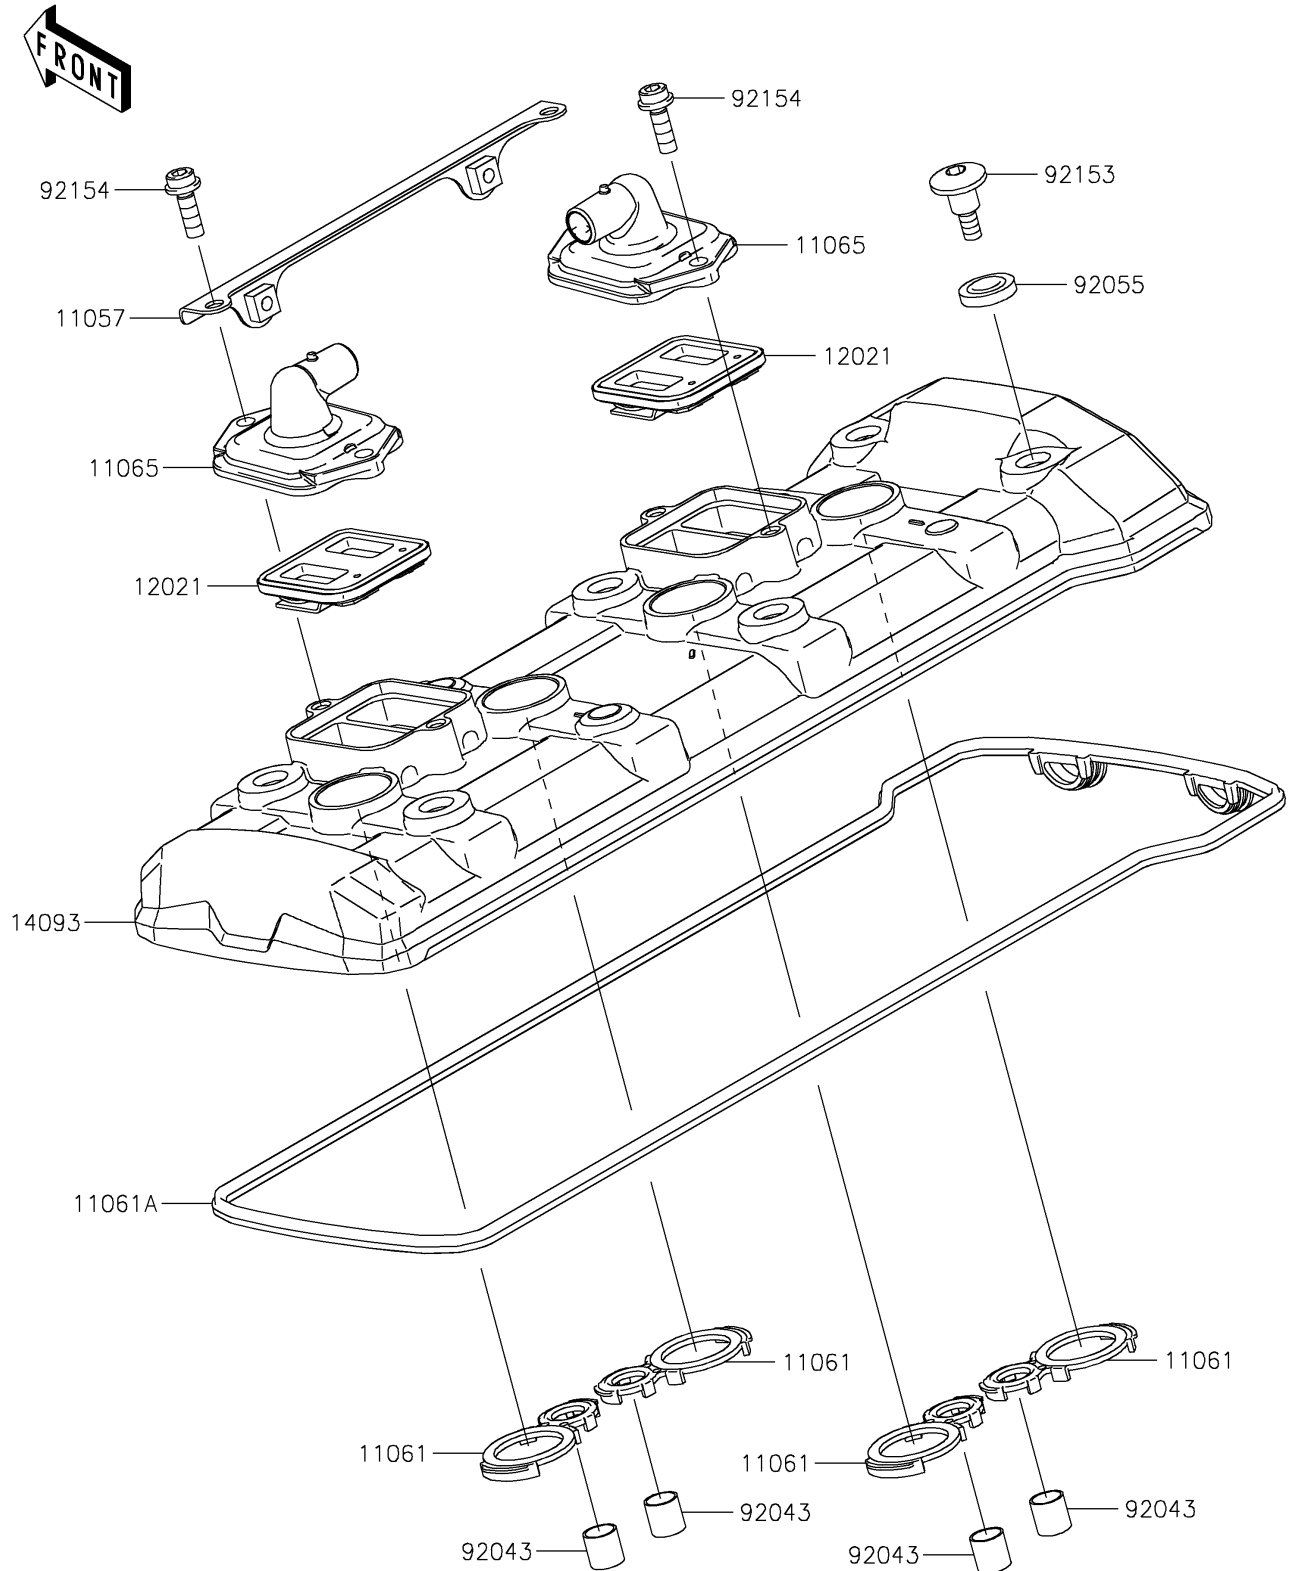

2018 Z900 ABS PARTS DIAGRAM

Cylinder Head Cover

E1112

2018 Z900 ABS PARTS LIST

Cylinder Head Cover

ITEM NAME	PART NUMBER	QUANTITY
BRACKET,HEAT COVER (Ref # 11057)	11057-0299	1
GASKET,SPARK PLUG (Ref # 11061)	11061-1213	1
GASKET,HEAD (Ref # 11061A)	11061-1214	1
CAP,HEAD COVER (Ref # 11065)	11065-0328	1
VALVE-ASSY-REED (Ref # 12021)	12021-0016	1
COVER,HEAD (Ref # 14093)	14093-0521	1
PIN,10.1X12X14 (Ref # 92043)	92043-4009	1
RING-O (Ref # 92055)	92055-0785	1
BOLT,SOCKET,6X22.5 (Ref # 92153)	92153-1779	1
BOLT,SOCKET,6X18 (Ref # 92154)	92154-0351	1