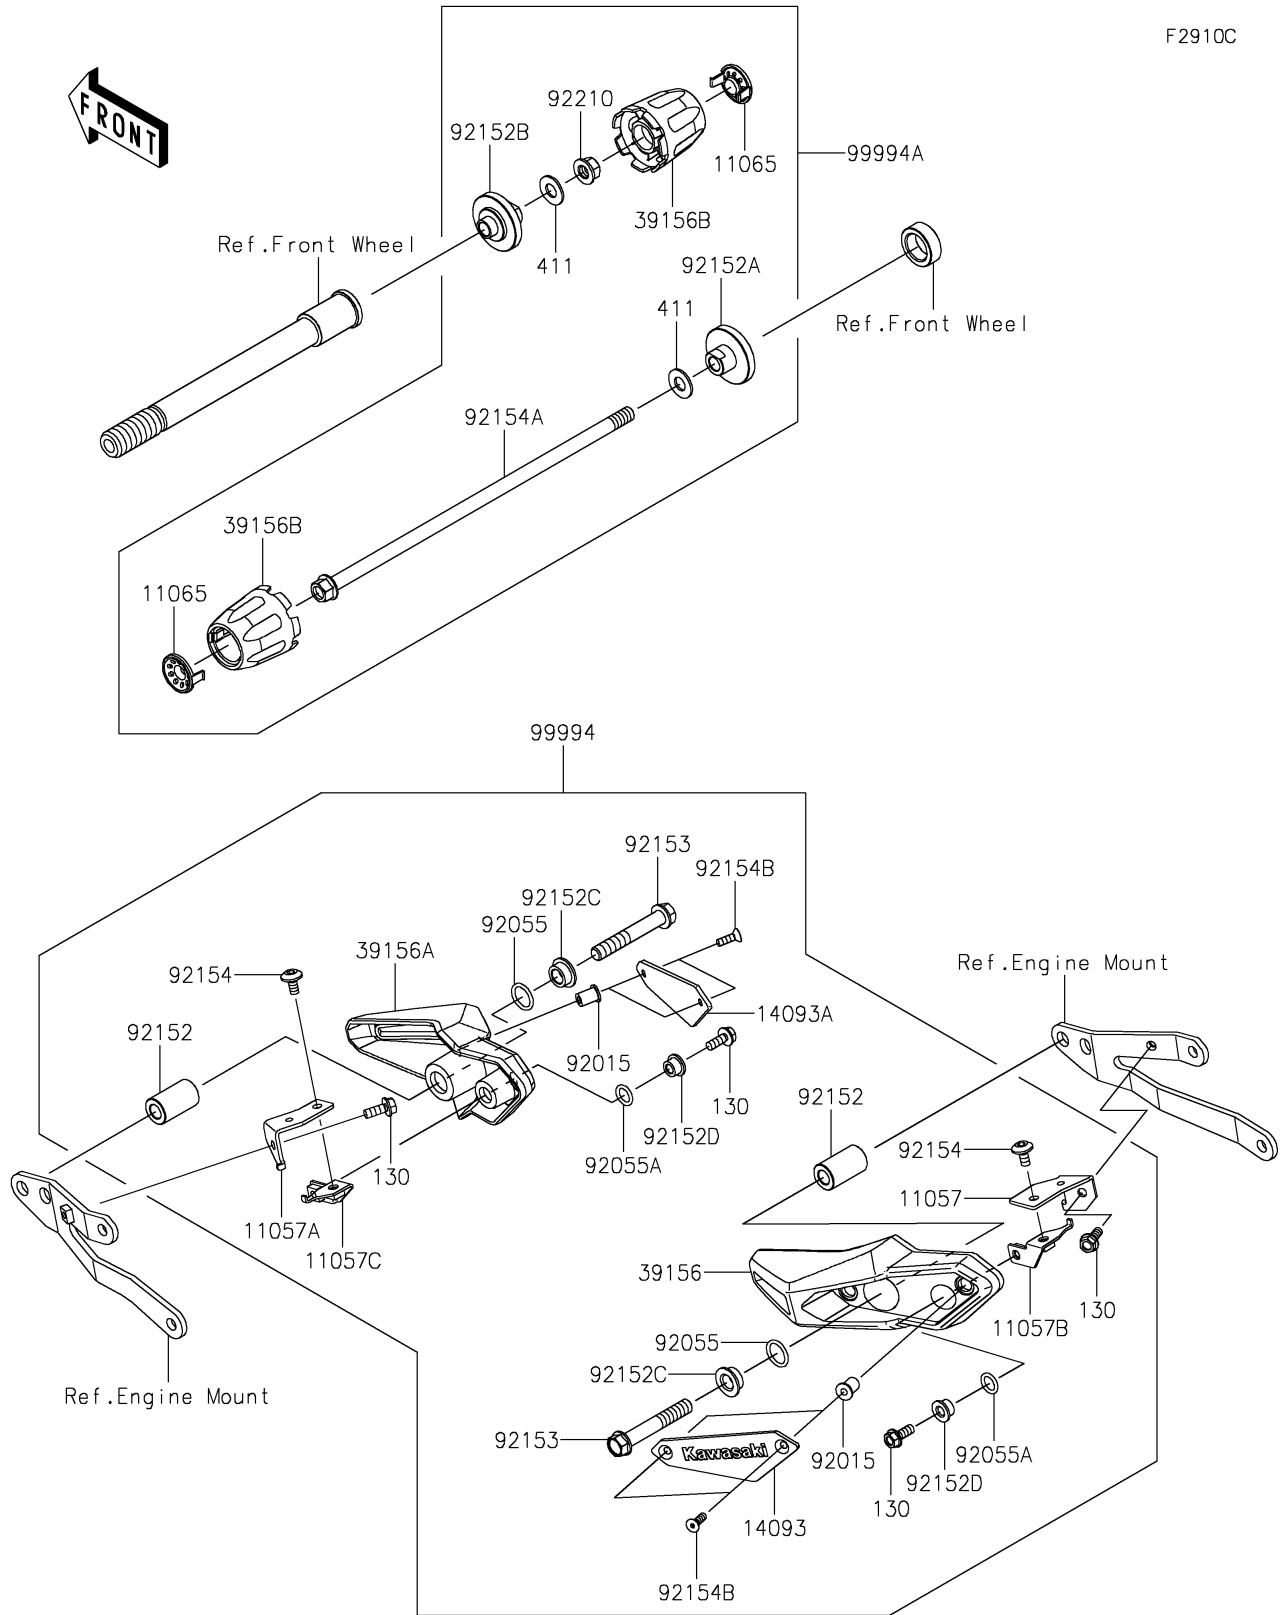

2018 Z900 PARTS DIAGRAM

Accessory(Slider)

2018 Z900 PARTS LIST

Accessory(Slider)

ITEM NAME	PART NUMBER	QUANTITY
BRACKET,LH (Ref # 11057)	11057-0313	1
BRACKET,RH (Ref # 11057A)	11057-0314	1
BRACKET,LH (Ref # 11057B)	11057-0778	1
BRACKET,RH (Ref # 11057C)	11057-0779	1
CAP,B.SILVER (Ref # 11065)	11065-0960-54N	1
BOLT-FLANGED,6X16 (Ref # 130)	130CB0616	1
COVER,LH (Ref # 14093)	14093-0516	1
COVER,RH (Ref # 14093A)	14093-0517	1
PAD,LH (Ref # 39156)	39156-2123	1
PAD,RH (Ref # 39156A)	39156-2124	1
PAD,AXLE SLIDER (Ref # 39156B)	39156-2212	1
WASHER-PLAIN,10MM (Ref # 411)	411AA1000	1
NUT,WELL,5MM (Ref # 92015)	92015-1757	1
RING-O,15.8X2.4 (Ref # 92055)	92055-0884	1
RING-O,11X2.4 (Ref # 92055A)	92055-0885	1
COLLAR,10.5X20X34 (Ref # 92152)	92152-2268	1
COLLAR,LH (Ref # 92152A)	92152-2272	1
COLLAR,RH (Ref # 92152B)	92152-2273	1
COLLAR,10.5X22X8.1 (Ref # 92152C)	92152-2334	1
COLLAR,6.5X16X8.1 (Ref # 92152D)	92152-2335	1
BOLT,FLANGED,10X65 (Ref # 92153)	92153-1931	1
BOLT,SOCKET,6X12 (Ref # 92154)	92154-1788	1
BOLT,AXLE,10X300 (Ref # 92154A)	92154-2250	1
BOLT,SOCKET,5X16 (Ref # 92154B)	92154-2669	1
NUT,LOCK,FLANGED,10MM (Ref # 92210)	92210-1139	1
KIT-ACCESSORY,SHROUD SLIDER (Ref # 99994)	99994-0836	1
KIT-ACCESSORY,FR AXLE SLIDER (Ref # 99994A)	99994-0837	1