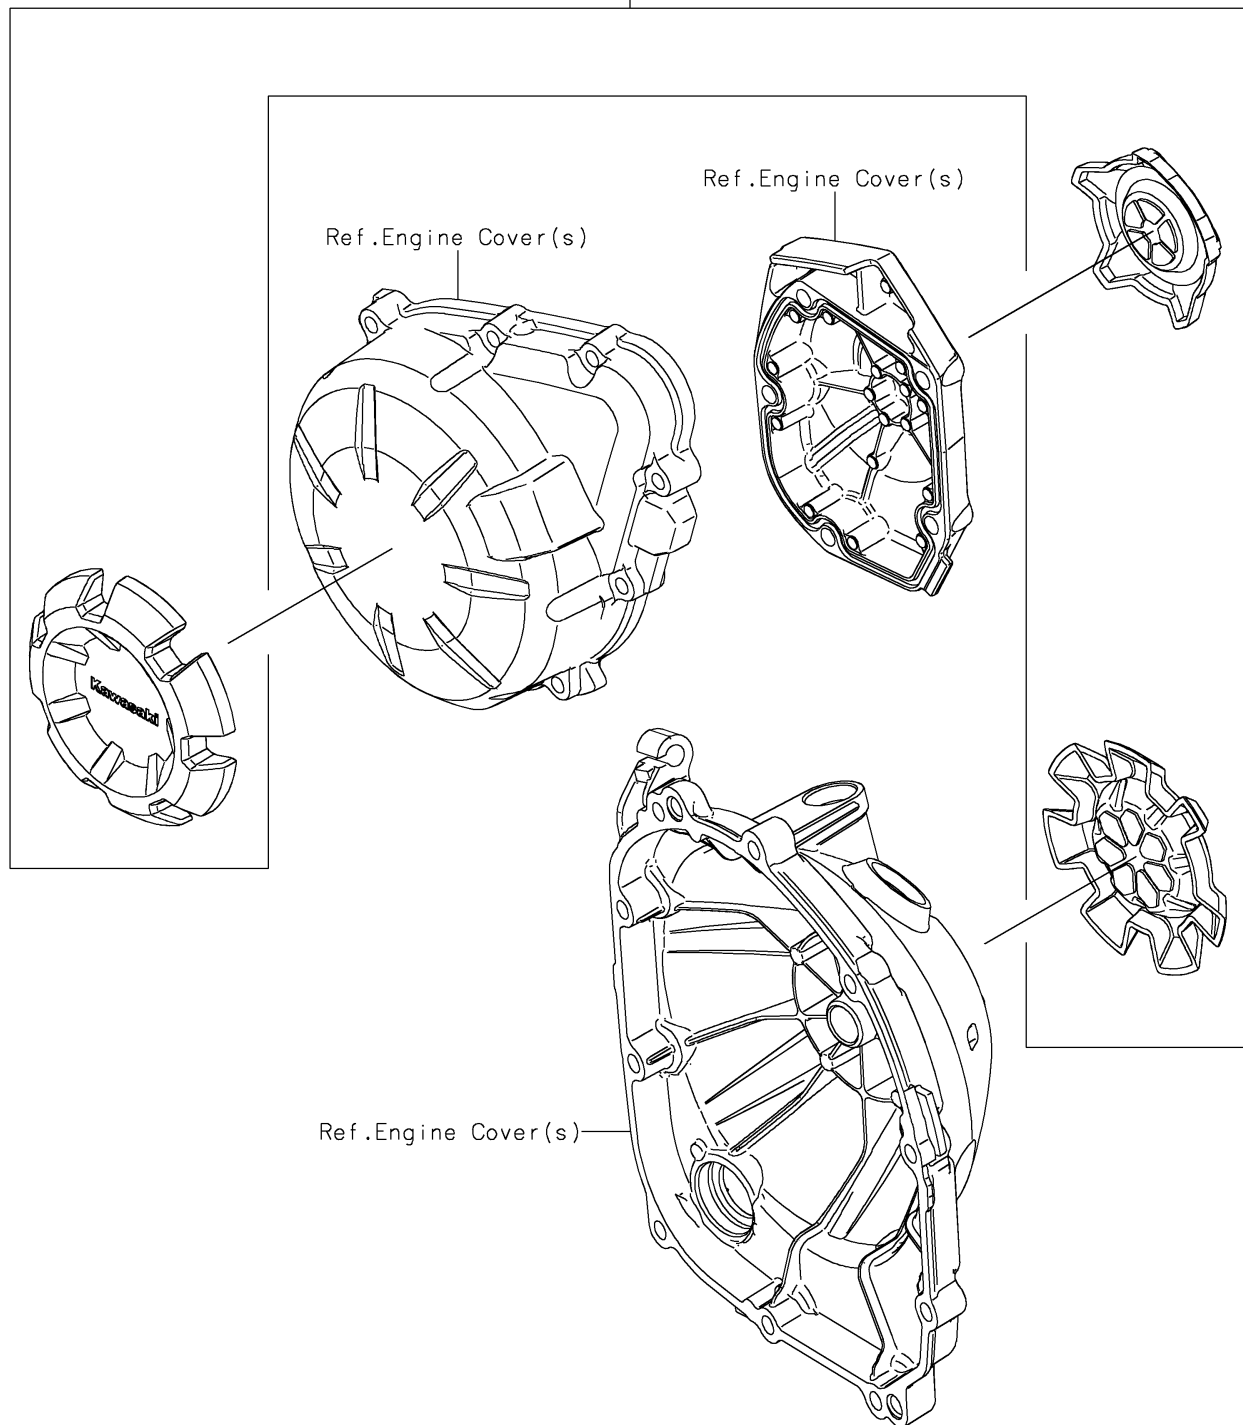

## 2018 Z900 PARTS DIAGRAM

Accessory(Engine Cover Ring)

F2910B

99994

## 2018 Z900 PARTS LIST

Accessory(Engine Cover Ring)

ITEM NAME	PART NUMBER	QUANTITY
KIT-ACCESSORY,ENG. COVER RING (Ref # 99994)	99994-0868	1