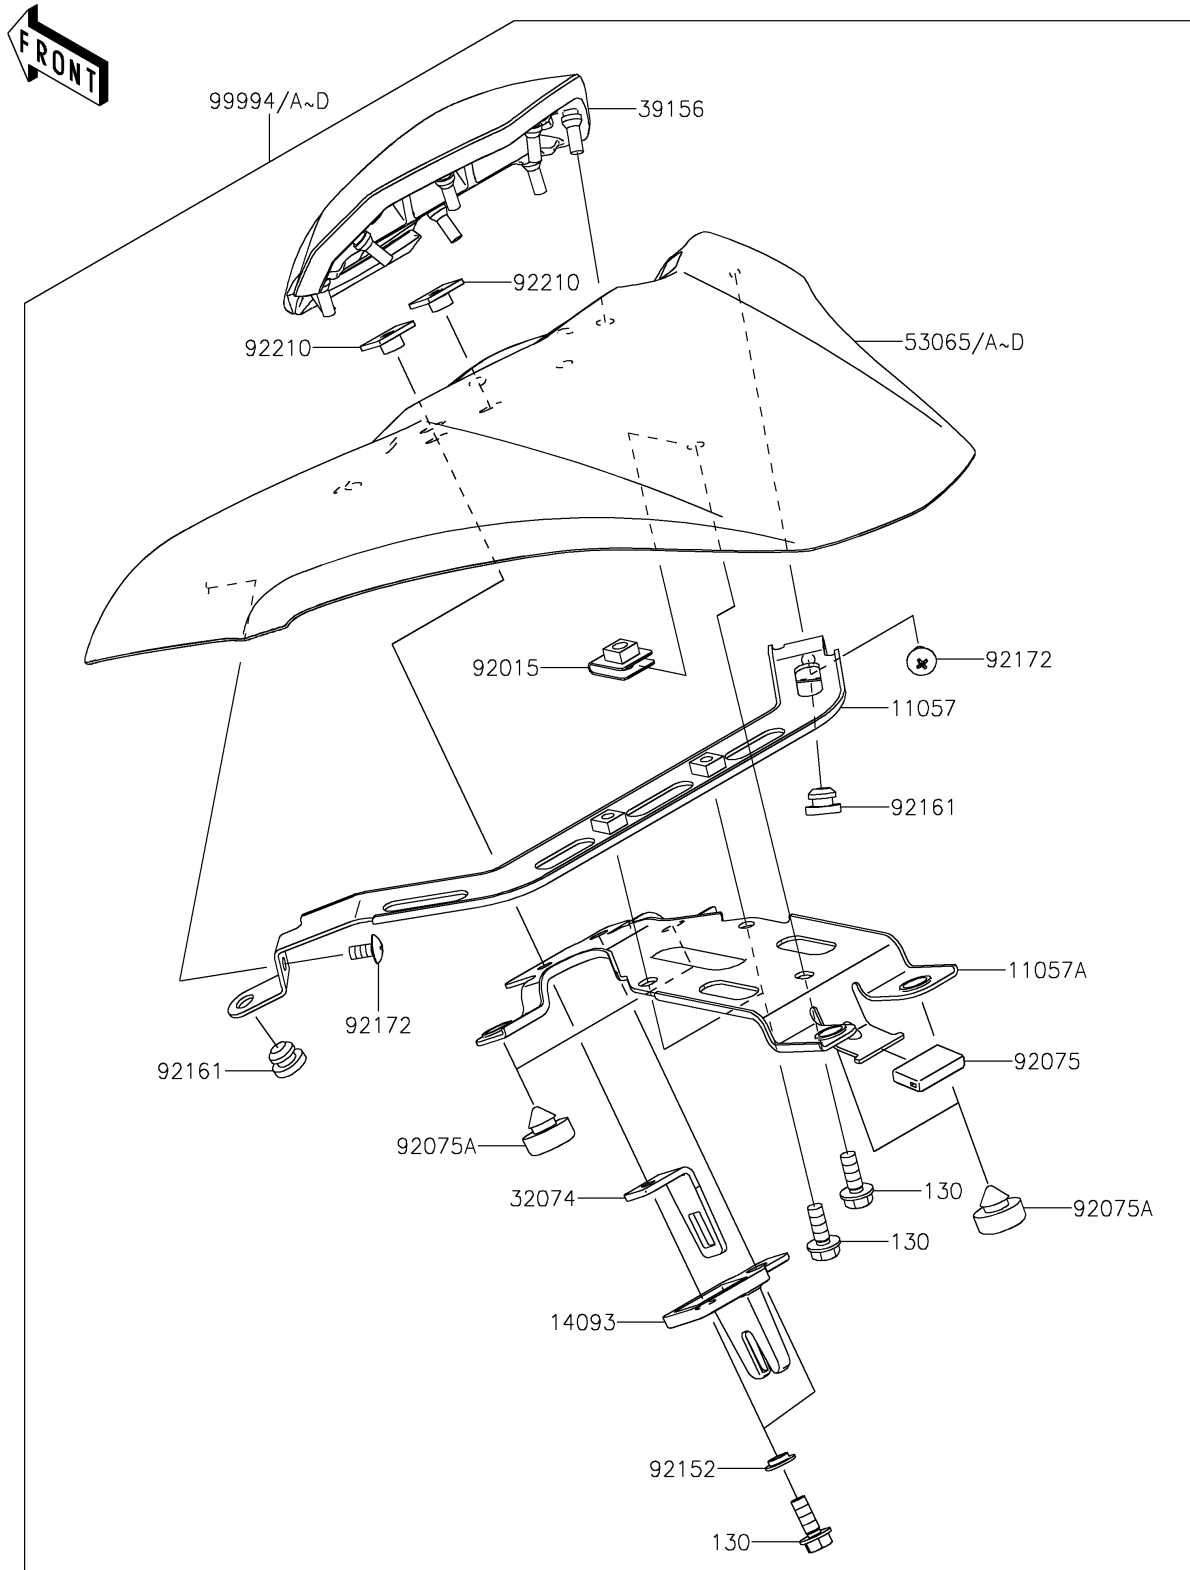

2018 Z900 PARTS DIAGRAM

Accessory(Single Seat Cover)

F2910

2018 Z900 PARTS LIST

Accessory(Single Seat Cover)

ITEM NAME	PART NUMBER	QUANTITY
BRACKET (Ref # 11057)	11057-0269	1
BRACKET,MOUNT (Ref # 11057A)	11057-0270	1
BOLT-FLANGED,6X16 (Ref # 130)	130BB0616	1
COVER (Ref # 14093)	14093-0515	1
BRACKET-LOCK (Ref # 32074)	32074-0017	1
PAD (Ref # 39156)	39156-2122	1
COVER SEAT,P.M.GRAY (Ref # 53065A)	53065-0050-36P	1
COVER SEAT,M.S.BLACK (Ref # 53065B)	53065-0050-660	1
COVER SEAT,C.P.RED (Ref # 53065D)	53065-0050-A5	1
NUT,CLAMP,6MM (Ref # 92015)	92015-1531	1
DAMPER (Ref # 92075)	92075-1446	1
DAMPER,10X20X8 (Ref # 92075A)	92075-1927	1
COLLAR (Ref # 92152)	92152-0250	1
DAMPER (Ref # 92161)	92161-1084	1
SCREW,5X10 (Ref # 92172)	92172-0864	1
NUT,PLATE,6MM (Ref # 92210)	92210-1352	1
KIT,SINGLE SEAT COVER,P.M.GRAY (Ref # 99994A)	99994-1111-36P	1
KIT,SINGLE SEAT COVER,M.S.BLK (Ref # 99994B)	99994-1111-660	1
KIT,SINGLE SEAT COVER,C.P.RED (Ref # 99994D)	99994-1111-A5	1