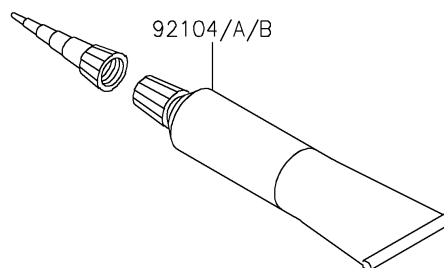

## 2018 Z900 PARTS DIAGRAM

Owner's Tools

56007

F2810

## 2018 Z900 PARTS LIST

Owner's Tools

ITEM NAME	PART NUMBER	QUANTITY
TOOL-KIT (Ref # 56007)	56007-0108	1
BAG,TOOL (Ref # 56008)	56008-0036	1
GASKET-LIQUID,TB1211F,CLEAR (Ref # 92104)	92104-0004	1
GASKET-LIQUID,TB1216B,BLACK (Ref # 92104A)	92104-1064	1
GASKET-LIQUID,TB1207B,BLACK (Ref # 92104B)	92104-2068	1
GRIP-SCREW DRIVER (Ref # 92106)	92106-0004	1
TOOL-DRIVER,#2PHILLIPS&SLOT (Ref # 92107)	92107-0019	1
TOOL-WRENCH,OPEN END,14X17 (Ref # 92110)	92110-0057	1
TOOL-WRENCH,BOX END,22MM (Ref # 92110A)	92110-0064	1
TOOL-WRENCH,BOX END,27MM (Ref # 92110B)	92110-0065	1
TOOL-WRENCH,OPEN END,10X12 (Ref # 92110C)	92110-0564	1
TOOL-WRENCH,ALLEN,4MM (Ref # 92110D)	92110-0567	1
TOOL-WRENCH,ALLEN,5MM (Ref # 92110E)	92110-1015	1
TOOL-BAR,WRENCH (Ref # 92111)	92111-0008	1
TOOL-PLIERS (Ref # 92112)	92112-0007	1
TOOL-WRENCH,ALLEN,6MM (Ref # 92127)	92127-003	1