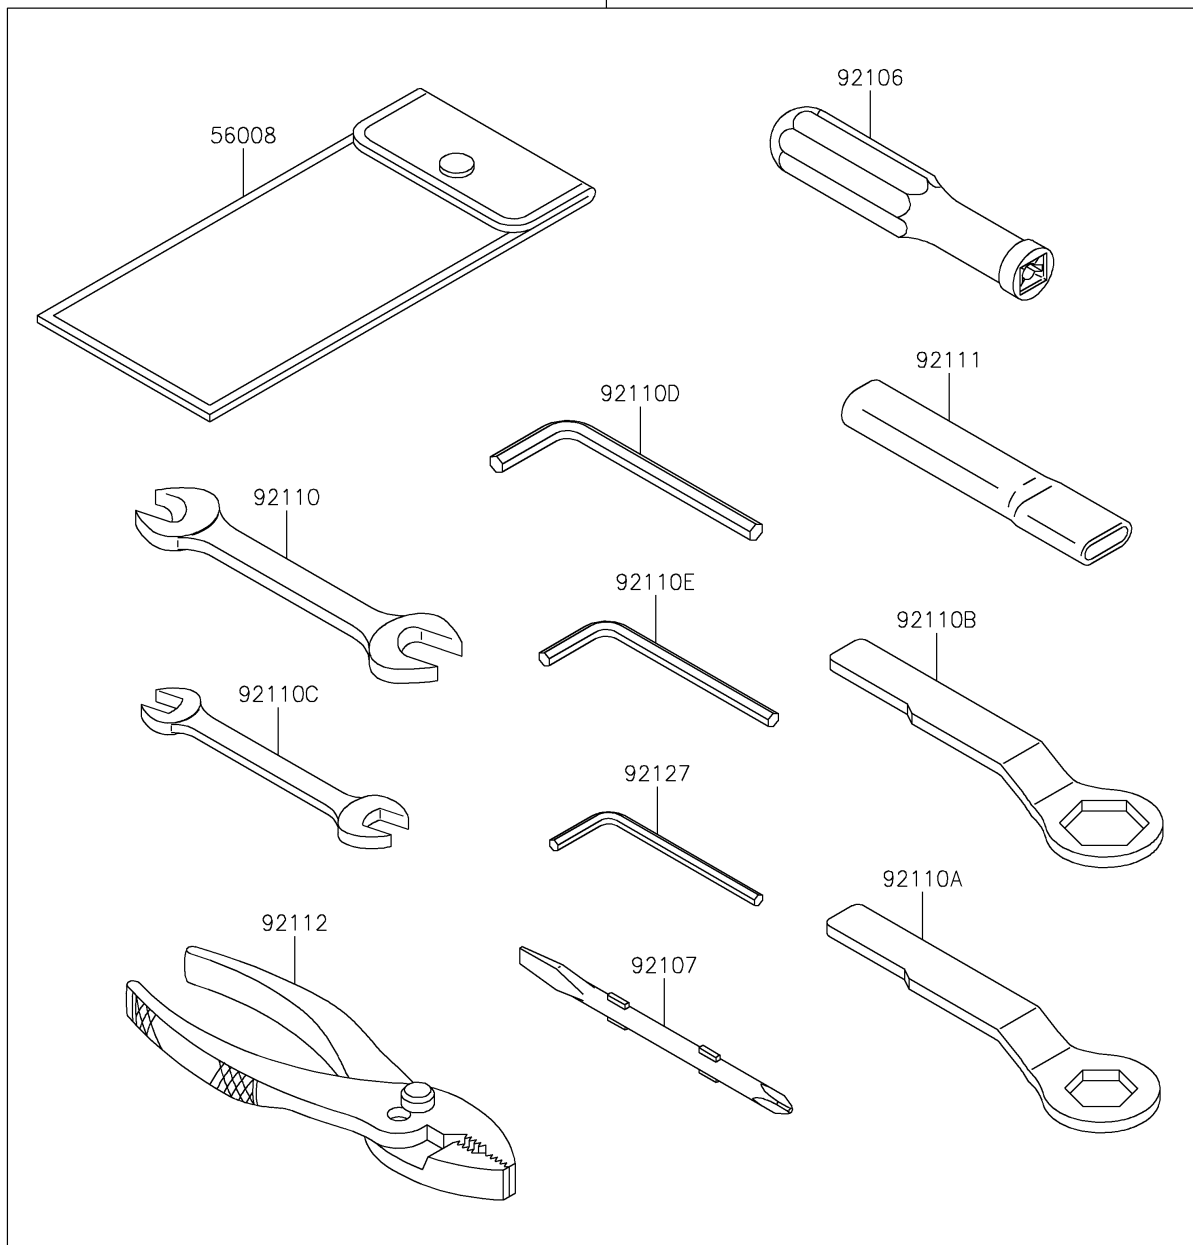

## 2018 Z900 PARTS DIAGRAM

Owner's Tools

56007

F2810

## 2018 Z900 PARTS LIST

Owner's Tools

ITEM NAME	PART NUMBER	QUANTITY
TOOL-KIT (Ref # 56007)	56007-0108	1
BAG,TOOL (Ref # 56008)	56008-0036	1
GASKET-LIQUID,TB1211F,CLEAR (Ref # 92104)	92104-0004	1
GASKET-LIQUID,TB1216B,BLACK (Ref # 92104A)	92104-1064	1
GASKET-LIQUID,TB1207B,BLACK (Ref # 92104B)	92104-2068	1
GRIP-SCREW DRIVER (Ref # 92106)	92106-0004	1
TOOL-DRIVER,#2PHILLIPS&SLOT (Ref # 92107)	92107-0019	1
TOOL-WRENCH,OPEN END,14X17 (Ref # 92110)	92110-0057	1
TOOL-WRENCH,BOX END,22MM (Ref # 92110A)	92110-0064	1
TOOL-WRENCH,BOX END,27MM (Ref # 92110B)	92110-0065	1
TOOL-WRENCH,OPEN END,10X12 (Ref # 92110C)	92110-0564	1
TOOL-WRENCH,ALLEN,4MM (Ref # 92110D)	92110-0567	1
TOOL-WRENCH,ALLEN,5MM (Ref # 92110E)	92110-1015	1
TOOL-BAR,WRENCH (Ref # 92111)	92111-0008	1
TOOL-PLIERS (Ref # 92112)	92112-0007	1
TOOL-WRENCH,ALLEN,6MM (Ref # 92127)	92127-003	1