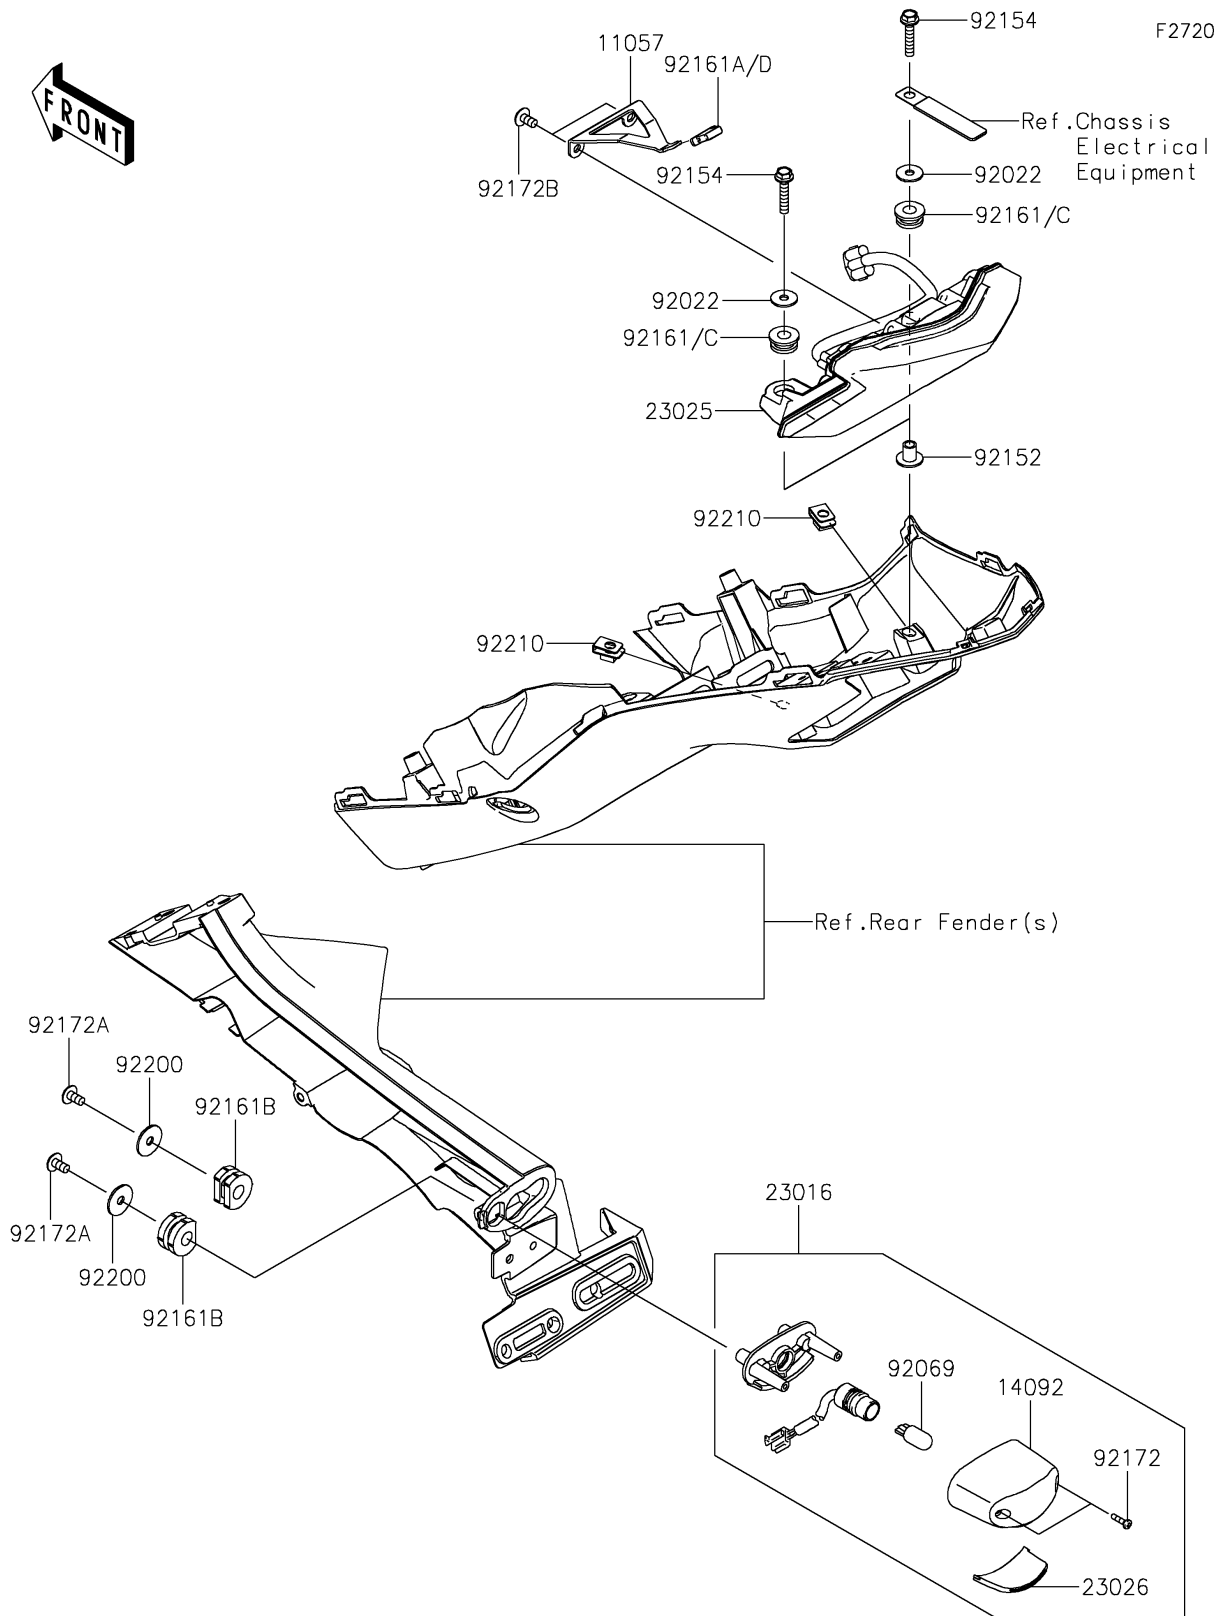

2018 Z900 PARTS DIAGRAM

Taillight(s)

2018 Z900 PARTS LIST

Taillight(s)

ITEM NAME	PART NUMBER	QUANTITY
BRACKET,TAIL LAMP (Ref # 11057)	11057-0247	1
COVER,LICENSE LAMP (Ref # 14092)	14092-0001	1
LAMP-ASSY,LICENSE (Ref # 23016)	23016-0607	1
LAMP-TAIL (Ref # 23025)	23025-0361	1
LENS,LICENCE LAMP (Ref # 23026)	23026-0028	1
WASHER,5.2X16X1.2 (Ref # 92022)	92022-263	1
BULB,12V 5W (Ref # 92069)	92069-1016	1
COLLAR,5.6X8X11.2 (Ref # 92152)	92152-1562	1
BOLT,FLANGED,5X25 (Ref # 92154)	92154-2682	1
DAMPER (Ref # 92161B)	92161-0776	1
DAMPER,8X18X8.1 (Ref # 92161C)	92161-1369	1
DAMPER (Ref # 92161D)	92161-1917	1
SCREW,TAPPING,2.9X13 (Ref # 92172)	92172-0343	1
SCREW,TAPPING,5X16 (Ref # 92172A)	92172-0427	1
SCREW,5X10 (Ref # 92172B)	92172-0864	1
WASHER,5.5X20X1.2 (Ref # 92200)	92200-0284	1
NUT,PLATE,5MM (Ref # 92210)	92210-0935	1