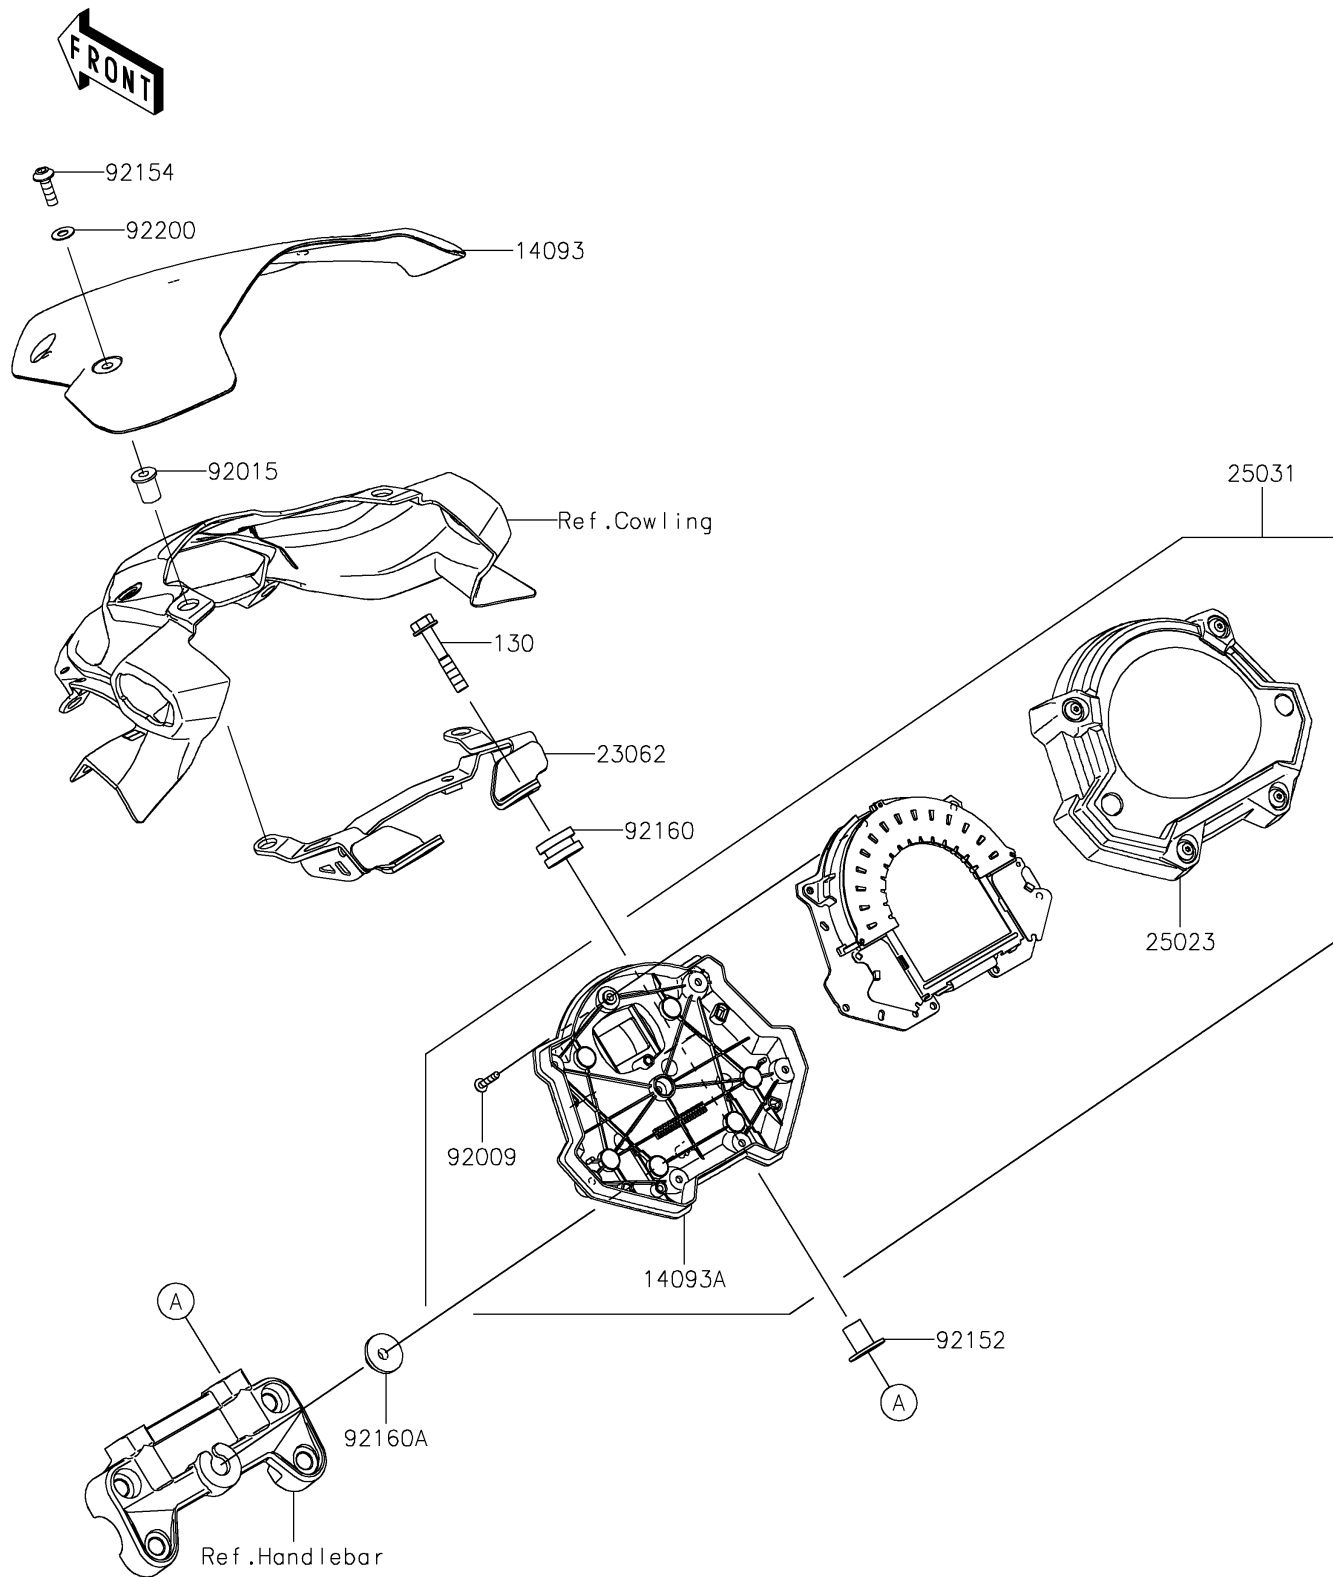

2018 Z900 PARTS DIAGRAM

Meter(s)

F2530

2018 Z900 PARTS LIST

Meter(s)

ITEM NAME	PART NUMBER	QUANTITY
BOLT-FLANGED,6X35 (Ref # 130)	130BB0635	1
COVER,METER (Ref # 14093)	14093-0512	1
COVER,LWR CASE (Ref # 14093A)	14093-0526	1
BRACKET-COMP (Ref # 23062)	23062-0928	1
COVER-METER CASE (Ref # 25023)	25023-0128	1
METER-ASSY,COMBINATION (Ref # 25031)	25031-0733	1
SCREW,TAPPING,3X16 (Ref # 92009)	92009-1391	1
NUT,WELL,5MM (Ref # 92015)	92015-1757	1
COLLAR (Ref # 92152)	92152-0604	1
BOLT,SOCKET,5X16 (Ref # 92154)	92154-0026	1
DAMPER,10X20X12 (Ref # 92160)	92160-1167	1
DAMPER (Ref # 92160A)	92160-1613	1
WASHER,NYLON,5.3X11.5X0.5 (Ref # 92200)	92200-1480	1