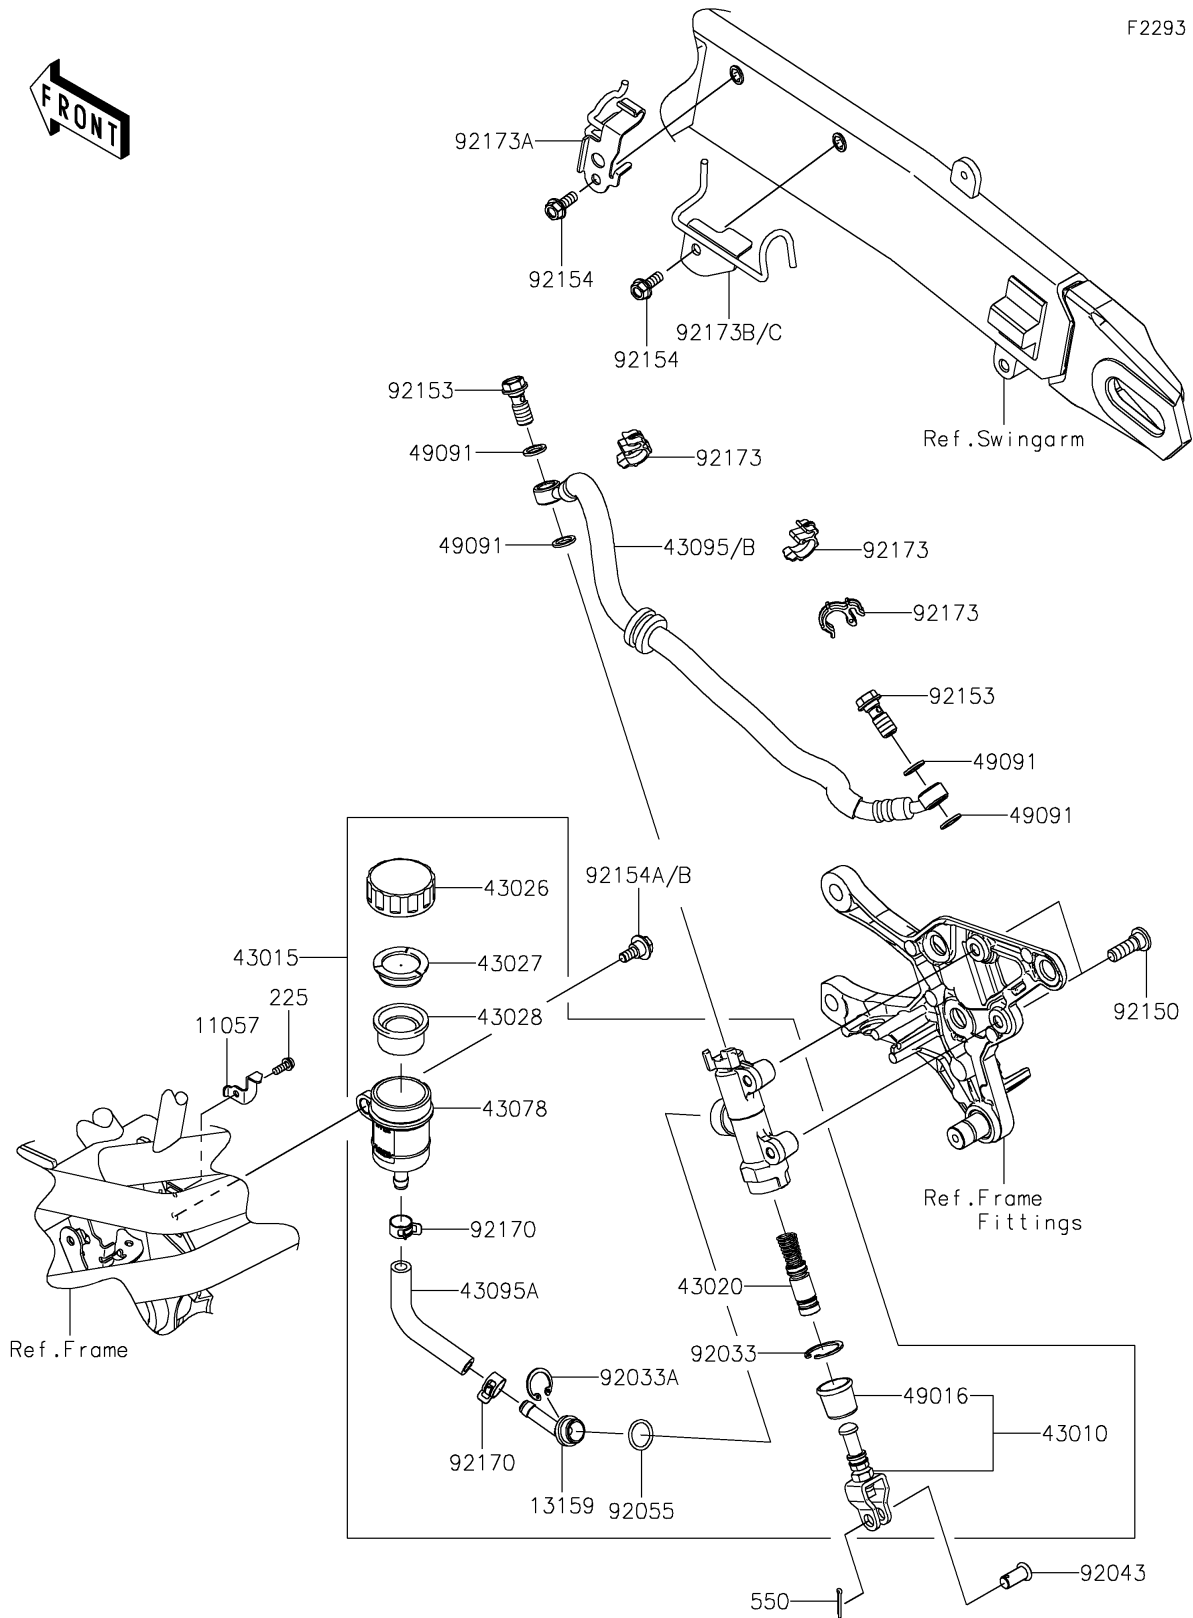

2018 Z900 PARTS DIAGRAM

Rear Master Cylinder

2018 Z900 PARTS LIST

Rear Master Cylinder

ITEM NAME	PART NUMBER	QUANTITY
BRACKET (Ref # 11057)	11057-0258	1
CONNECTOR (Ref # 13159)	13159-0008	1
SCREW-PAN-WSP-CROS,4X12 (Ref # 225)	225AB0412	1
ROD-ASSY-BRAKE (Ref # 43010)	43010-0020	1
CYLINDER-ASSY-MASTER,RR (Ref # 43015)	43015-0650	1
PISTON-COMP-BRAKE (Ref # 43020)	43020-1094	1
CAP-BRAKE (Ref # 43026)	43026-0009	1
PLATE-DIAPHRAGM (Ref # 43027)	43027-1053	1
DIAPHRAGM (Ref # 43028)	43028-1065	1
RESERVOIR (Ref # 43078)	43078-0060	1
HOSE-BRAKE,RR,468MM (Ref # 43095)	43095-0988	1
HOSE-BRAKE,RR M/CYL. (Ref # 43095A)	43095-1432	1
COVER-SEAL,BRAKE PISTON (Ref # 49016)	49016-1103	1
WASHER-SEAL,10.1X14.5X1.5 (Ref # 49091)	49091-0001	1
PIN-COTTER,2.0X15 (Ref # 550)	550AA2015	1
RING-SNAP,20.9X24.6X1.2 (Ref # 92033)	92033-0079	1
RING-SNAP,20.5MM (Ref # 92033A)	92033-1186	1
PIN (Ref # 92043)	92043-0904	1
RING-O,14.8X2.4 (Ref # 92055)	92055-0741	1
BOLT,SOCKET,8X25 (Ref # 92150)	92150-1837	1
BOLT,OIL,L=23 (Ref # 92153)	92153-0627	1
BOLT,FLANGED,6X16 (Ref # 92154)	92154-1055	1
BOLT,FLANGED,6X16 (Ref # 92154A)	92154-2685	1
CLAMP,HOSE (Ref # 92170)	92170-1091	1
CLAMP,HOSE&SENSOR LINE (Ref # 92173)	92173-1614	1
CLAMP,SWA,FR (Ref # 92173A)	92173-1722	1
CLAMP,SWA,RR (Ref # 92173B)	92173-1768	1