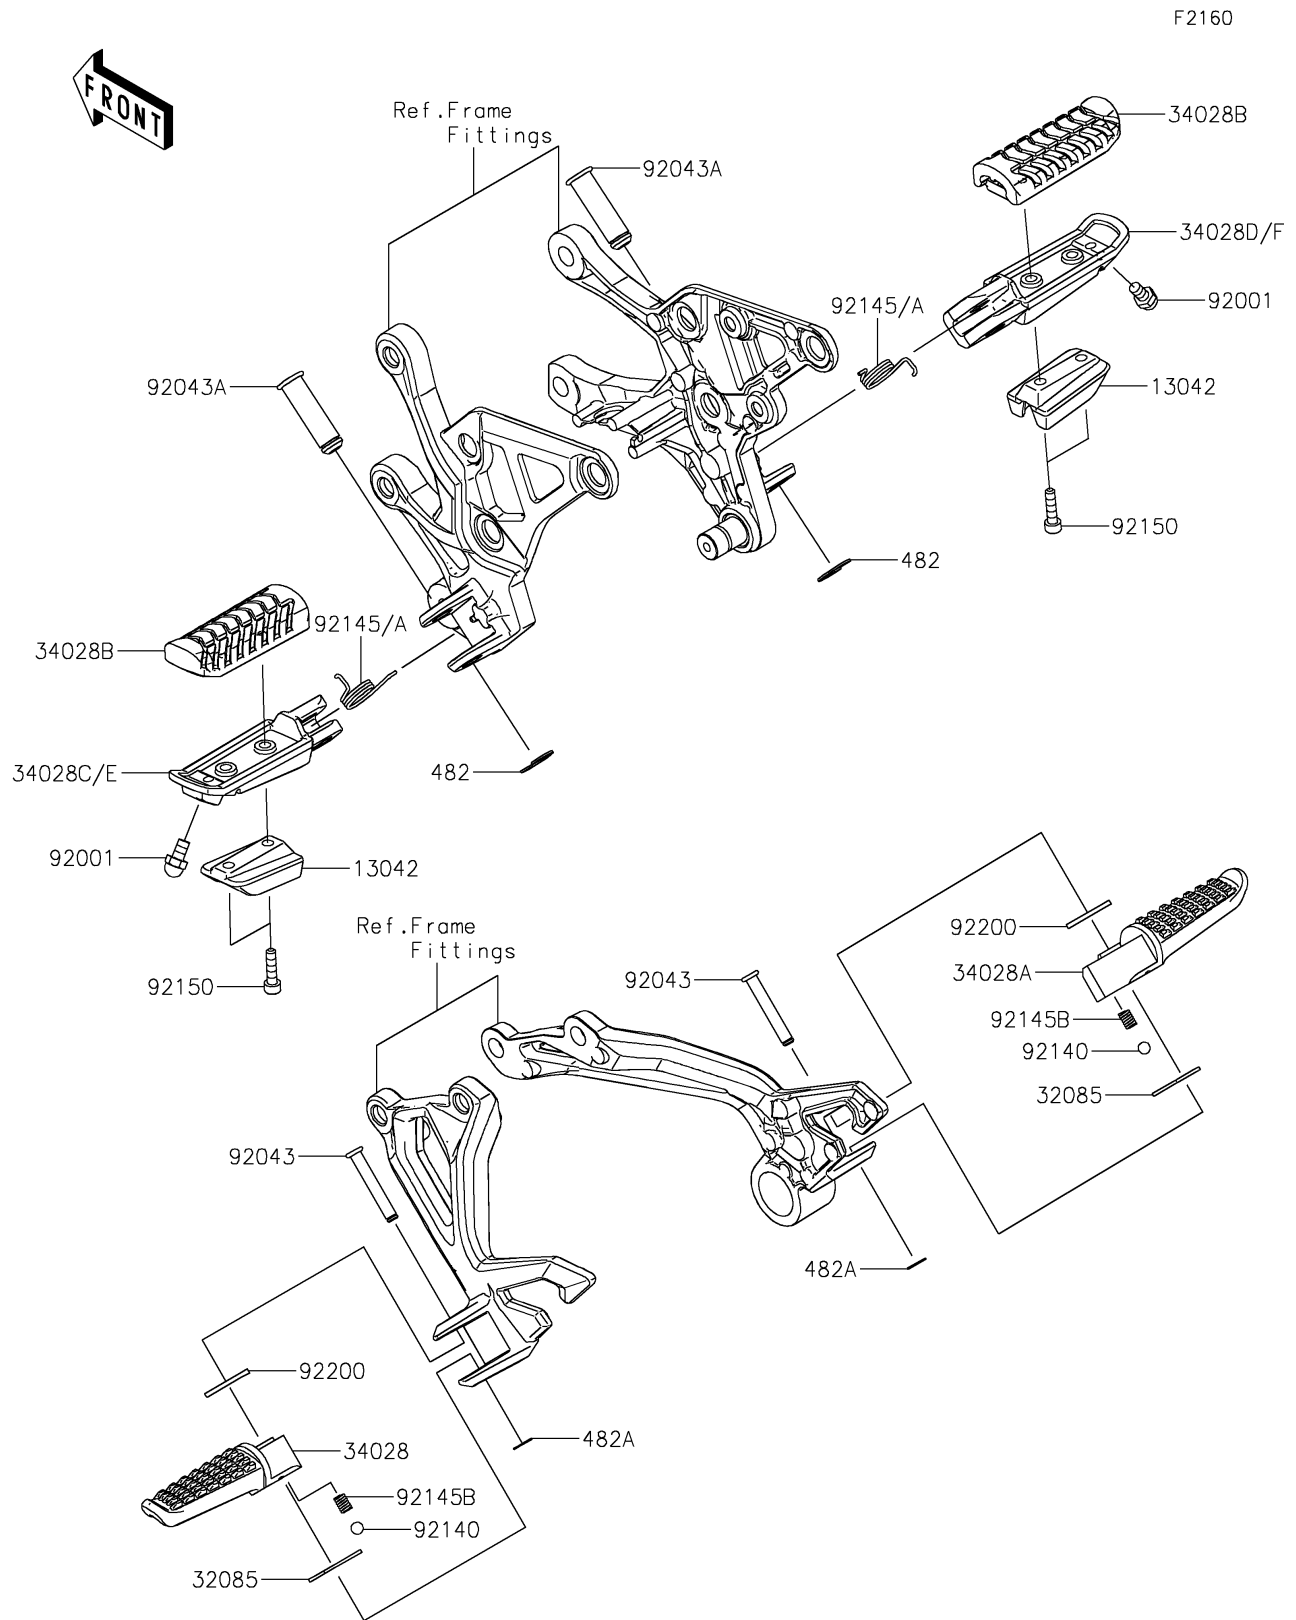

2018 Z900 PARTS DIAGRAM

Footrests

2018 Z900 PARTS LIST

Footrests

ITEM NAME	PART NUMBER	QUANTITY
WEIGHT,STEP (Ref # 13042)	13042-0022	1
STOPPER (Ref # 32085)	32085-0801	1
STEP,RR,LH (Ref # 34028)	34028-0004	1
STEP,RR,RH (Ref # 34028A)	34028-0005	1
STEP,RUBBER (Ref # 34028B)	34028-0349	1
STEP,FR,LH (Ref # 34028C)	34028-0350	1
STEP,FR,RH (Ref # 34028D)	34028-0351	1
CIRCLIP-TYPE-E,10MM (Ref # 482)	482EA0100	1
CIRCLIP-TYPE-E (Ref # 482A)	482EA5000	1
BOLT,BANK SENSOR (Ref # 92001)	92001-1905	1
PIN,6X40 (Ref # 92043)	92043-0200	1
PIN,12X42.5 (Ref # 92043A)	92043-1594	1
BALL,6.35MM (Ref # 92140)	92140-0008	1
SPRING,STEP RETURN (Ref # 92145A)	92145-0723	1
SPRING (Ref # 92145B)	92145-1319	1
BOLT,SOCKET,5X20 (Ref # 92150)	92150-1019	1
WASHER,16X26X2.3 (Ref # 92200)	92200-0043	1