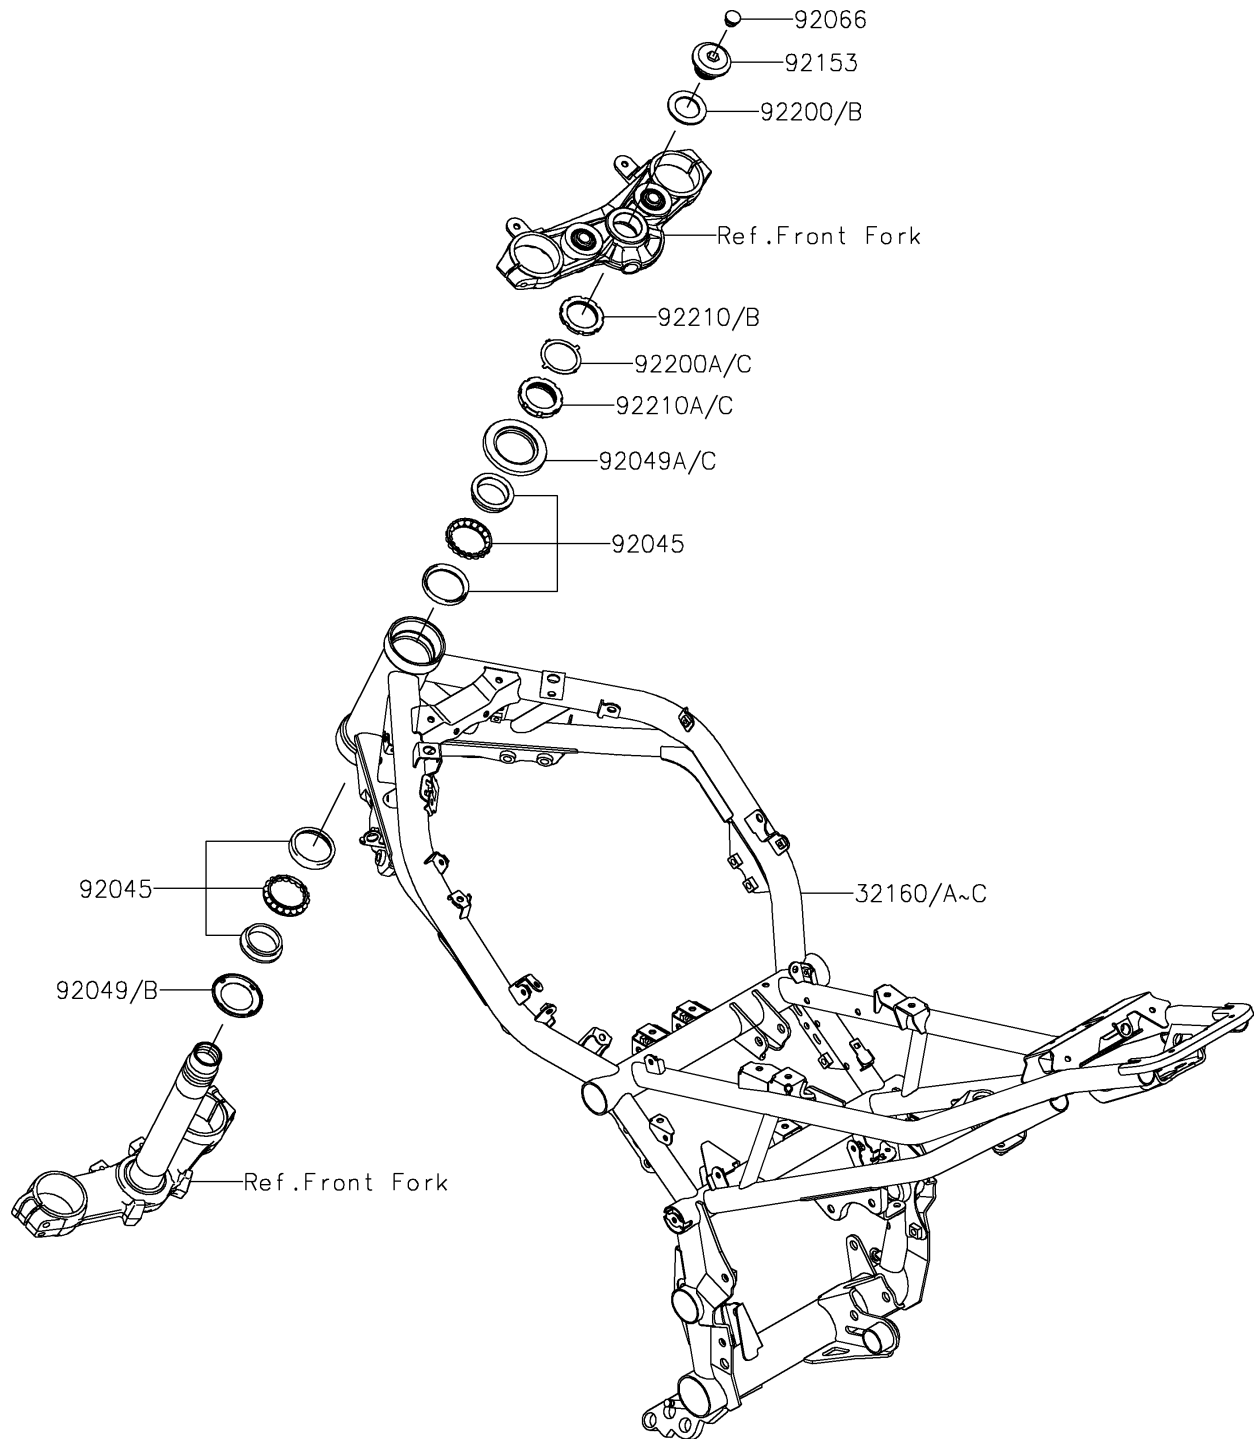

2018 Z900 PARTS DIAGRAM

Frame

F2120

2018 Z900 PARTS LIST

Frame

ITEM NAME	PART NUMBER	QUANTITY
FRAME-COMP,F.S.BLACK (Ref # 32160)	32160-1008-18R	1
FRAME-COMP,M.GREEN (Ref # 32160A)	32160-1008-54S	1
BEARING-BALL,SF07A17PX1V1 (Ref # 92045)	92045-1384	1
SEAL-OIL (Ref # 92049A)	92049-0131	1
SEAL-OIL (Ref # 92049B)	92049-0137	1
PLUG (Ref # 92066)	92066-0071	1
BOLT,26MM (Ref # 92153)	92153-0474	1
WASHER,27X42X2.3 (Ref # 92200B)	92200-0753	1
WASHER,27X42X2.3 (Ref # 92200C)	92200-0781	1
NUT,STEERING STEM,35MM (Ref # 92210B)	92210-0534	1
NUT,STEERING STEM,35MM (Ref # 92210C)	92210-0535	1