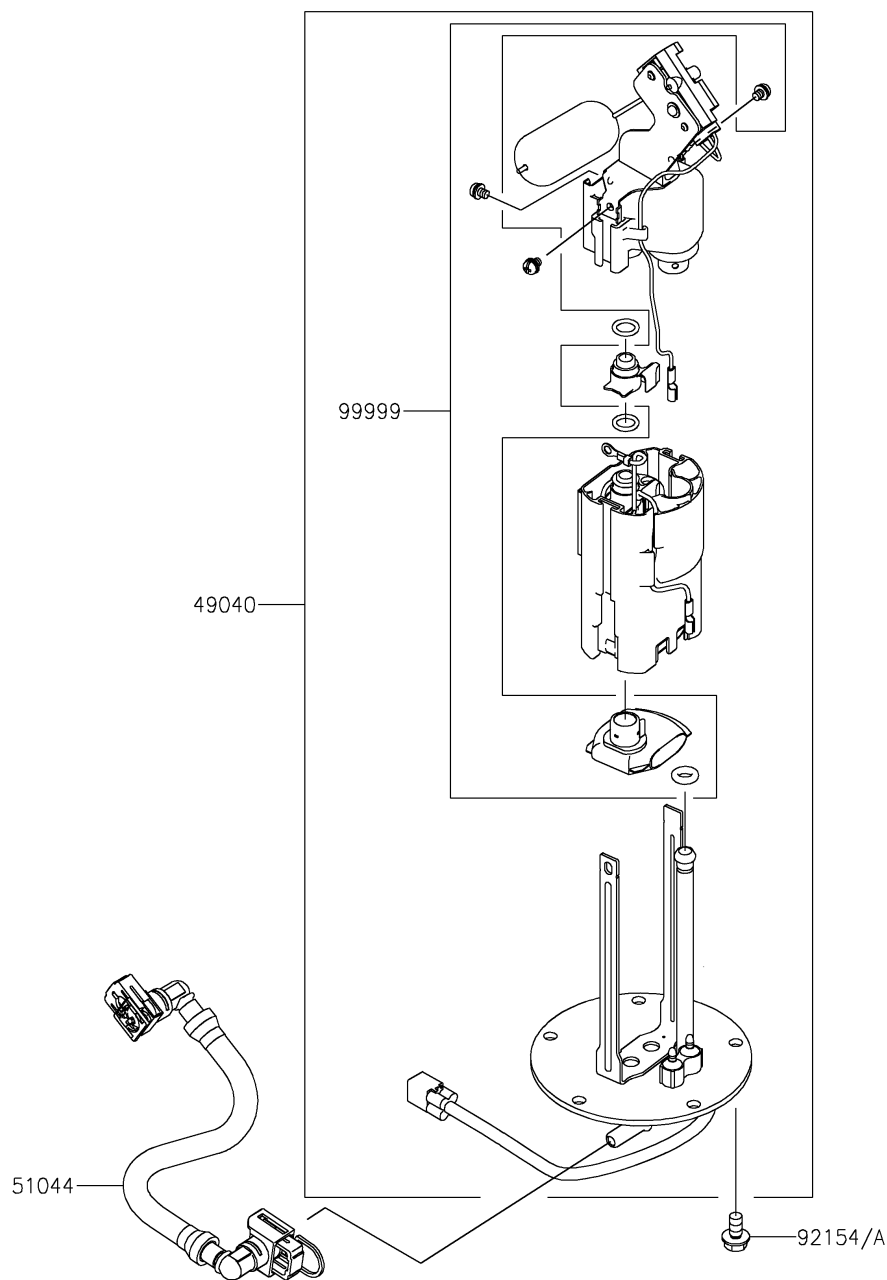

2018 Z900 PARTS DIAGRAM

Fuel Pump

E1520

2018 Z900 PARTS LIST

Fuel Pump

ITEM NAME	PART NUMBER	QUANTITY
PUMP-FUEL (Ref # 49040)	49040-0756	1
TUBE-ASSY,FUEL (Ref # 51044)	51044-0863	1
O RING (Ref # 670)	670E5075	1
BOLT,FLANGED,6X12 (Ref # 92154A)	92154-2335	1
KIT,FUEL FILTER (Ref # 99999)	99999-0522	1