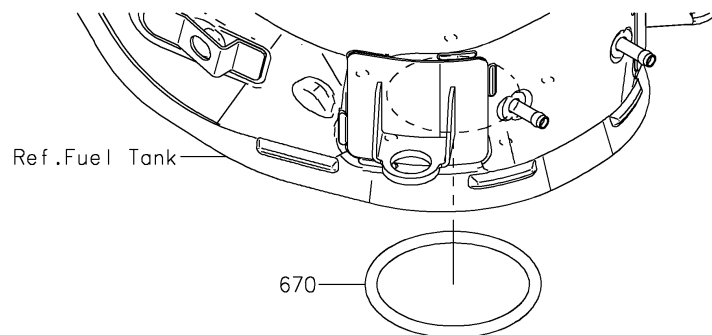

2018 Z900 PARTS DIAGRAM

Fuel Pump

E1520

2018 Z900 PARTS LIST

Fuel Pump

ITEM NAME	PART NUMBER	QUANTITY
PUMP-FUEL (Ref # 49040)	49040-0756	1
TUBE-ASSY,FUEL (Ref # 51044)	51044-0863	1
O RING (Ref # 670)	670E5075	1
BOLT,FLANGED,6X12 (Ref # 92154A)	92154-2335	1
KIT,FUEL FILTER (Ref # 99999)	99999-0522	1