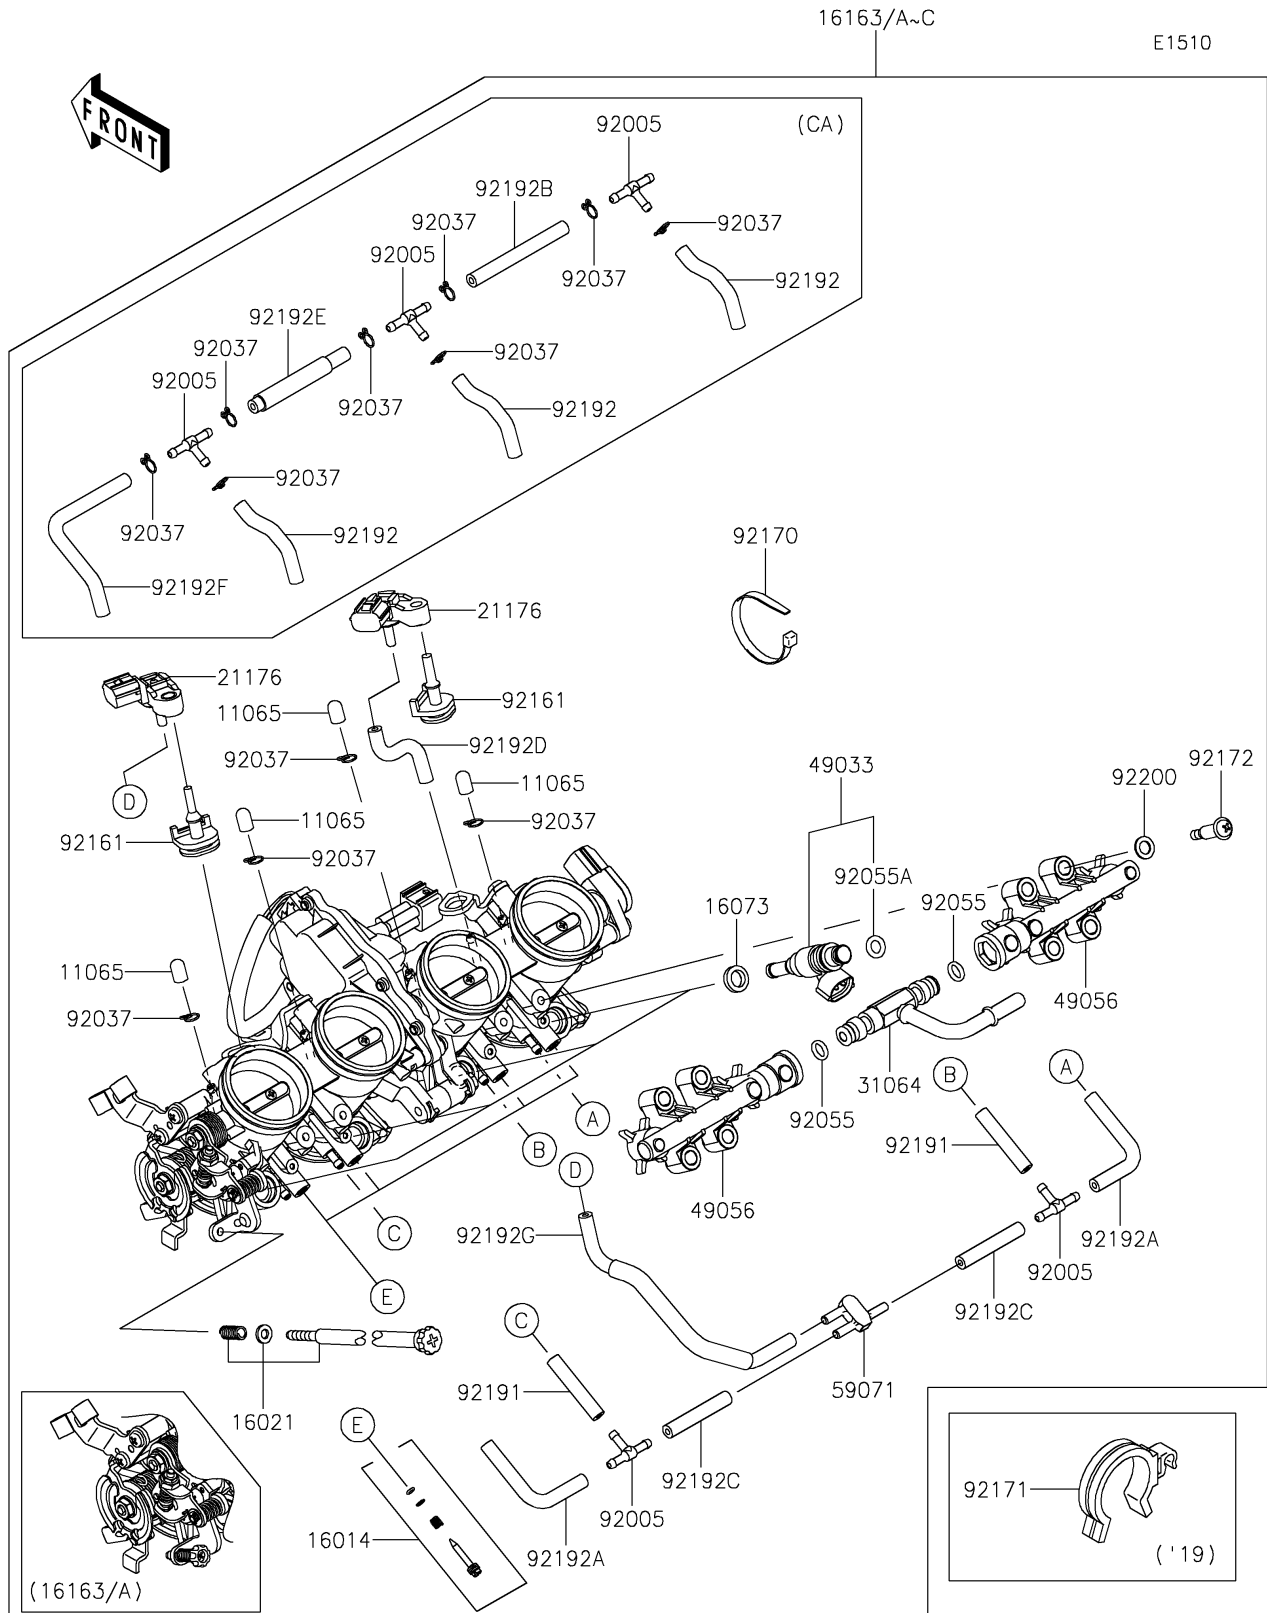

## 2018 Z900 PARTS DIAGRAM

Throttle

## 2018 Z900 PARTS LIST

Throttle

ITEM NAME	PART NUMBER	QUANTITY
SCREW-PILOT AIR (Ref # 16014)	16014-0017	1
INSULATOR,INJECTER (Ref # 16073)	16073-1123	1
THROTTLE-ASSY (Ref # 16163)	16163-0896	1
THROTTLE-ASSY (Ref # 16163A)	16163-0909	1
SENSOR,PRESSURE (Ref # 21176)	21176-0111	1
PIPE-COMP (Ref # 31064)	31064-0692	1
NOZZLE-INJECTION (Ref # 49033)	49033-0034	1
PIPE-INJECTION (Ref # 49056)	49056-0049	1
JOINT (Ref # 59071)	59071-0022	1
RING-O (Ref # 92055)	92055-0761	1
RING-O,REGULATOR-FUEL (Ref # 92055A)	92055-2187	1
DAMPER (Ref # 92161)	92161-0673	1
CLAMP (Ref # 92170)	92170-3749	1
SCREW,PIPE INJECTION (Ref # 92172)	92172-0828	1
TUBE,3.2X7.4X40 (Ref # 92191)	92191-1551	1
TUBE,3.5X7.5X55 (Ref # 92192)	92192-1349	1
TUBE,3.2X7.4X75 (Ref # 92192A)	92192-1446	1
TUBE,3.5X7.5X70 (Ref # 92192B)	92192-1447	1
TUBE,3.2X7.4X45 (Ref # 92192C)	92192-1617	1
TUBE,3.2X7.4X55 (Ref # 92192D)	92192-1802	1
TUBE,3.5X7.5X70 (Ref # 92192E)	92192-1803	1
TUBE,3.5X7.5X115 (Ref # 92192F)	92192-1804	1
TUBE,3.2X7.4X175 (Ref # 92192G)	92192-1805	1
WASHER (Ref # 92200)	92200-3807	1
CAP (Ref # 11065)	11065-0072	1
FITTING (Ref # 92005)	92005-1380	2
CLAMP,TUBE (Ref # 92037)	92037-1124	2