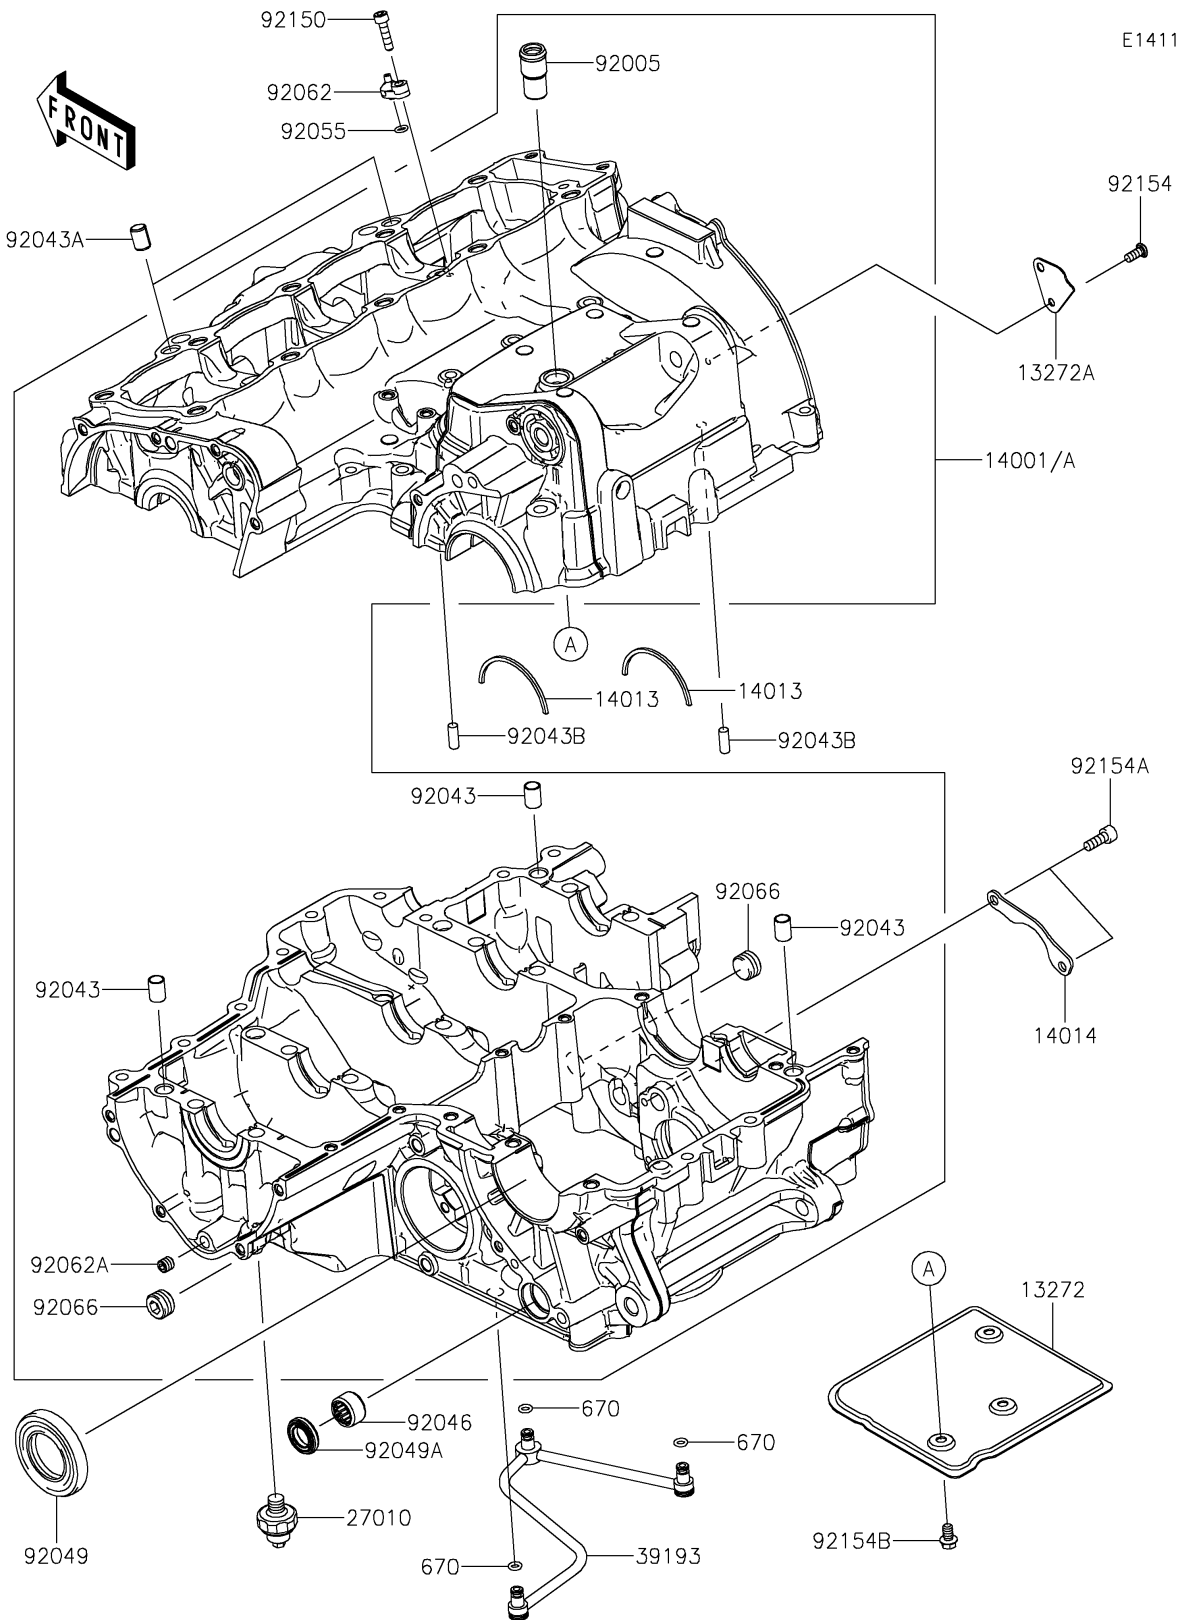

2018 Z900 PARTS DIAGRAM

Crankcase

2018 Z900 PARTS LIST

Crankcase

ITEM NAME	PART NUMBER	QUANTITY
PLATE,BREATHER,UPP (Ref # 13272)	13272-0698	1
PLATE,BREATHER,SIDE (Ref # 13272A)	13272-0699	1
SET-CRANKCASE (Ref # 14001)	14001-0668	1
RING-POSITION (Ref # 14013)	14013-1051	1
PLATE-POSITION (Ref # 14014)	14014-0036	1
SWITCH,OIL PRESSURE (Ref # 27010)	27010-1313	1
PIPE-OIL (Ref # 39193)	39193-0054	1
O RING (Ref # 670)	670D1505	1
FITTING,BREATHER (Ref # 92005)	92005-1238	1
PIN,DOWEL,10X14 (Ref # 92043)	92043-1037	1
PIN,8.2X10X14 (Ref # 92043A)	92043-1264	1
PIN,6X16 (Ref # 92043B)	92043-1690	1
BEARING-NEEDLE,HK1412FM (Ref # 92046)	92046-0043	1
SEAL-OIL,TC32578 (Ref # 92049)	92049-1474	1
SEAL-OIL,TC14245 (Ref # 92049A)	92049-1520	1
RING-O,5.5X1.5 (Ref # 92055)	92055-1339	1
NOZZLE,OIL JET (Ref # 92062)	92062-0040	1
NOZZLE (Ref # 92062A)	92062-0046	1
PLUG (Ref # 92066)	92066-0836	1
BOLT,SOCKET,5X20 (Ref # 92150)	92150-1019	1
BOLT,TORX,5X12 (Ref # 92154)	92154-0299	1
BOLT,SOCKET,6X16 (Ref # 92154A)	92154-0484	1
BOLT,FLANGED,6X10 (Ref # 92154B)	92154-1887	1