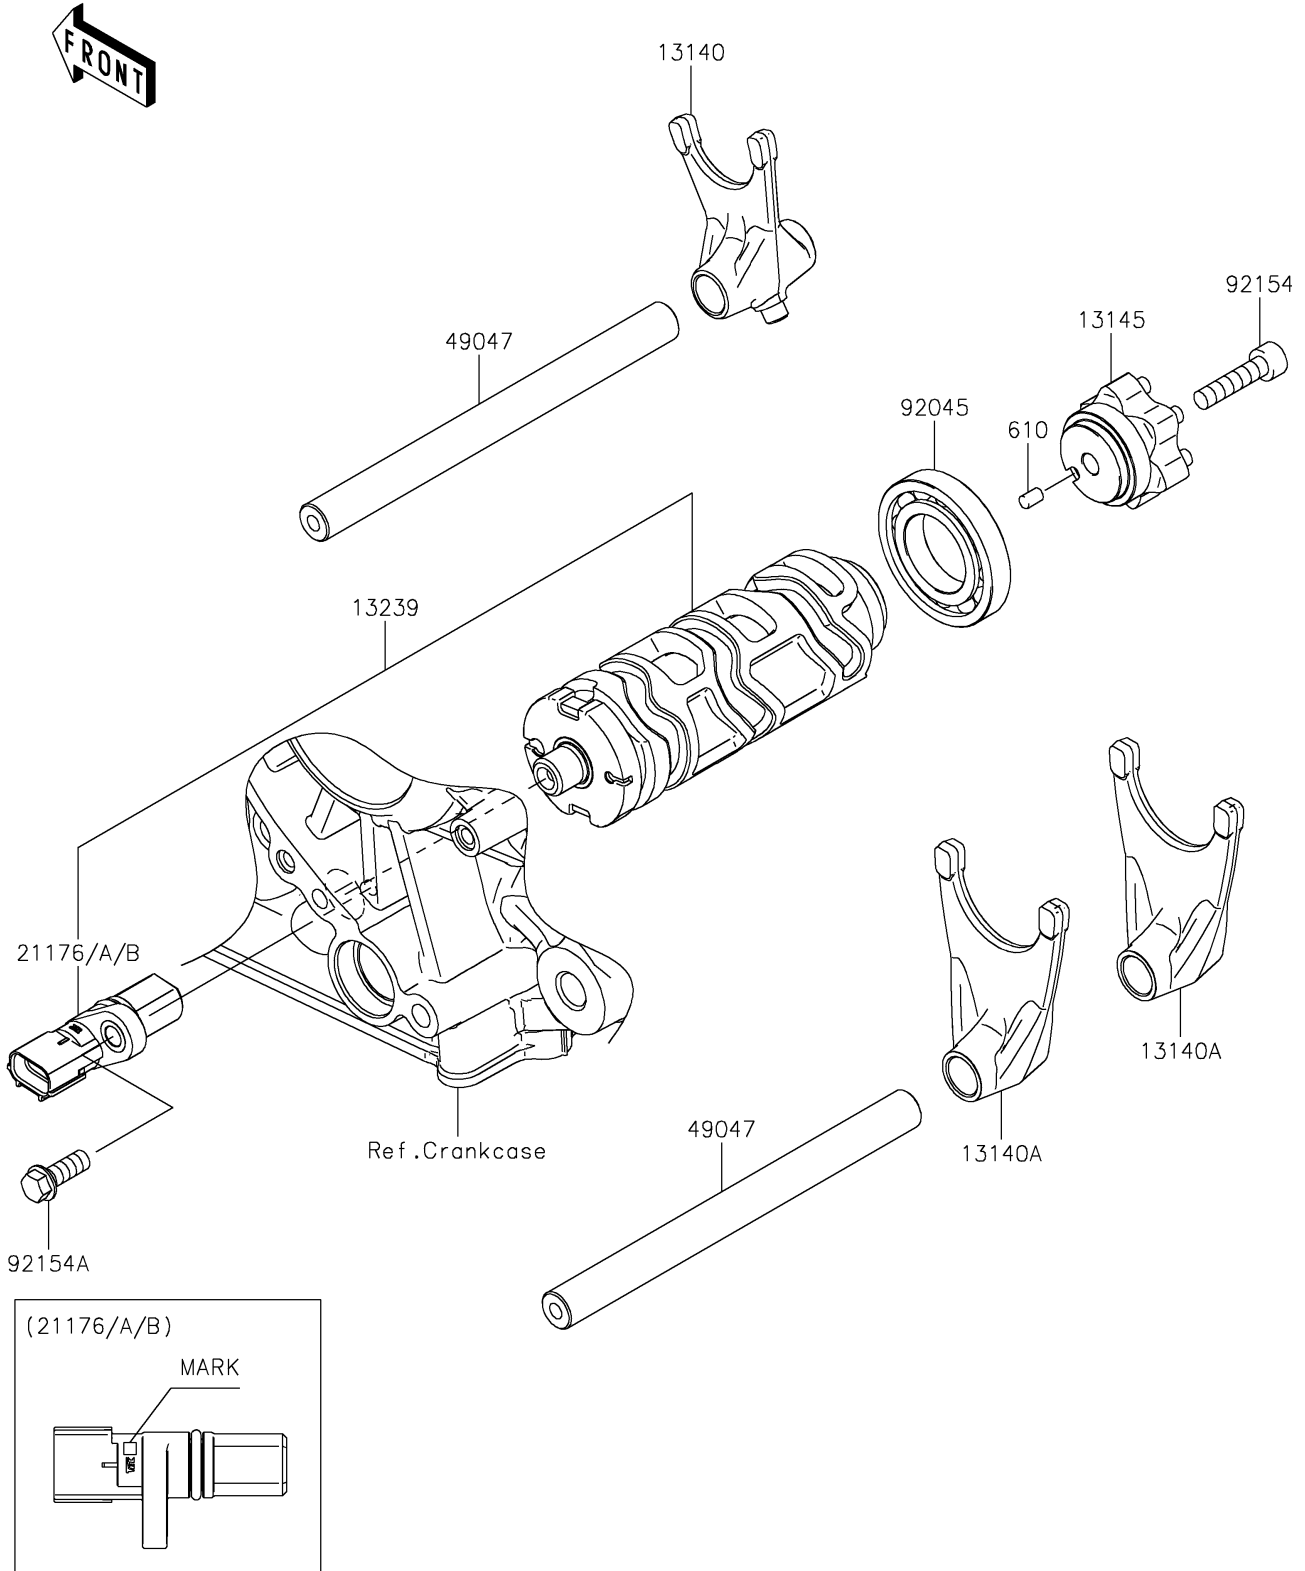

## 2018 Z900 PARTS DIAGRAM

Gear Change Drum/Shift Fork(s)

E1362

## 2018 Z900 PARTS LIST

Gear Change Drum/Shift Fork(s)

ITEM NAME	PART NUMBER	QUANTITY
FORK-SHIFT (Ref # 13140)	13140-0061	1
FORK-SHIFT (Ref # 13140A)	13140-0062	1
CAM-CHANGE DRUM (Ref # 13145)	13145-0568	1
DRUM-ASSY-CHANGE (Ref # 13239)	13239-0581	1
SENSOR,GEAR POSITION,M MARK (Ref # 21176)	21176-0825	1
SENSOR,GEAR POSITION,H MARK (Ref # 21176A)	21176-0845	1
SENSOR,GEAR POSITION,L MARK (Ref # 21176B)	21176-0846	1
ROD-SHIFT (Ref # 49047)	49047-0023	1
ROLLER,4X6 (Ref # 610)	610A0406	1
BEARING-BALL,16005 (Ref # 92045)	92045-1045	1
BOLT,SOCKET,6X25 (Ref # 92154)	92154-0477	1
BOLT,FLANGED,6X16 (Ref # 92154A)	92154-2096	1