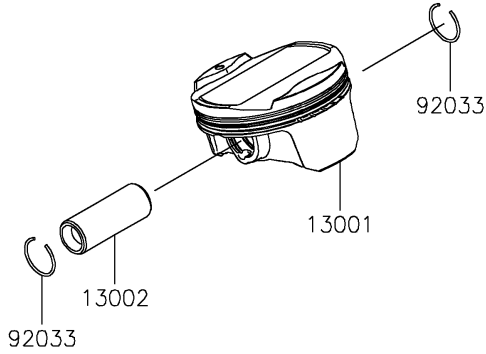

2018 Z900 PARTS DIAGRAM

Cylinder/Piston(s)

E1120

2018 Z900 PARTS LIST

Cylinder/Piston(s)

ITEM NAME	PART NUMBER	QUANTITY
CYLINDER-ENGINE (Ref # 11005)	11005-0672	1
GASKET,CYLINDER BASE (Ref # 11061)	11061-0402	1
PISTON-ENGINE (Ref # 13001)	13001-0788	1
PIN-PISTON (Ref # 13002)	13002-0004	1
RING-SET-PISTON (Ref # 13008)	13008-0571	1
WASHER,6.2X11X1 (Ref # 92022)	92022-304	1
RING-SNAP (Ref # 92033)	92033-1054	1
BOLT,6X10 (Ref # 92151)	92151-1344	1