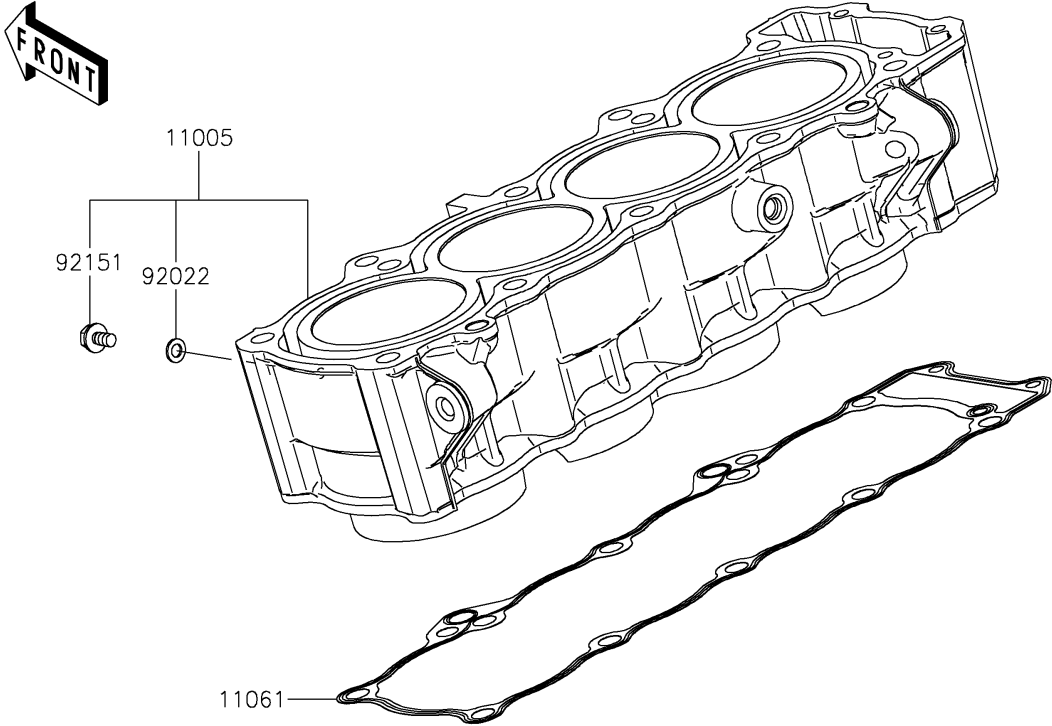

2018 Z900 PARTS DIAGRAM

Cylinder/Piston(s)

E1120

2018 Z900 PARTS LIST

Cylinder/Piston(s)

ITEM NAME	PART NUMBER	QUANTITY
CYLINDER-ENGINE (Ref # 11005)	11005-0672	1
GASKET,CYLINDER BASE (Ref # 11061)	11061-0402	1
PISTON-ENGINE (Ref # 13001)	13001-0788	1
PIN-PISTON (Ref # 13002)	13002-0004	1
RING-SET-PISTON (Ref # 13008)	13008-0571	1
WASHER,6.2X11X1 (Ref # 92022)	92022-304	1
RING-SNAP (Ref # 92033)	92033-1054	1
BOLT,6X10 (Ref # 92151)	92151-1344	1