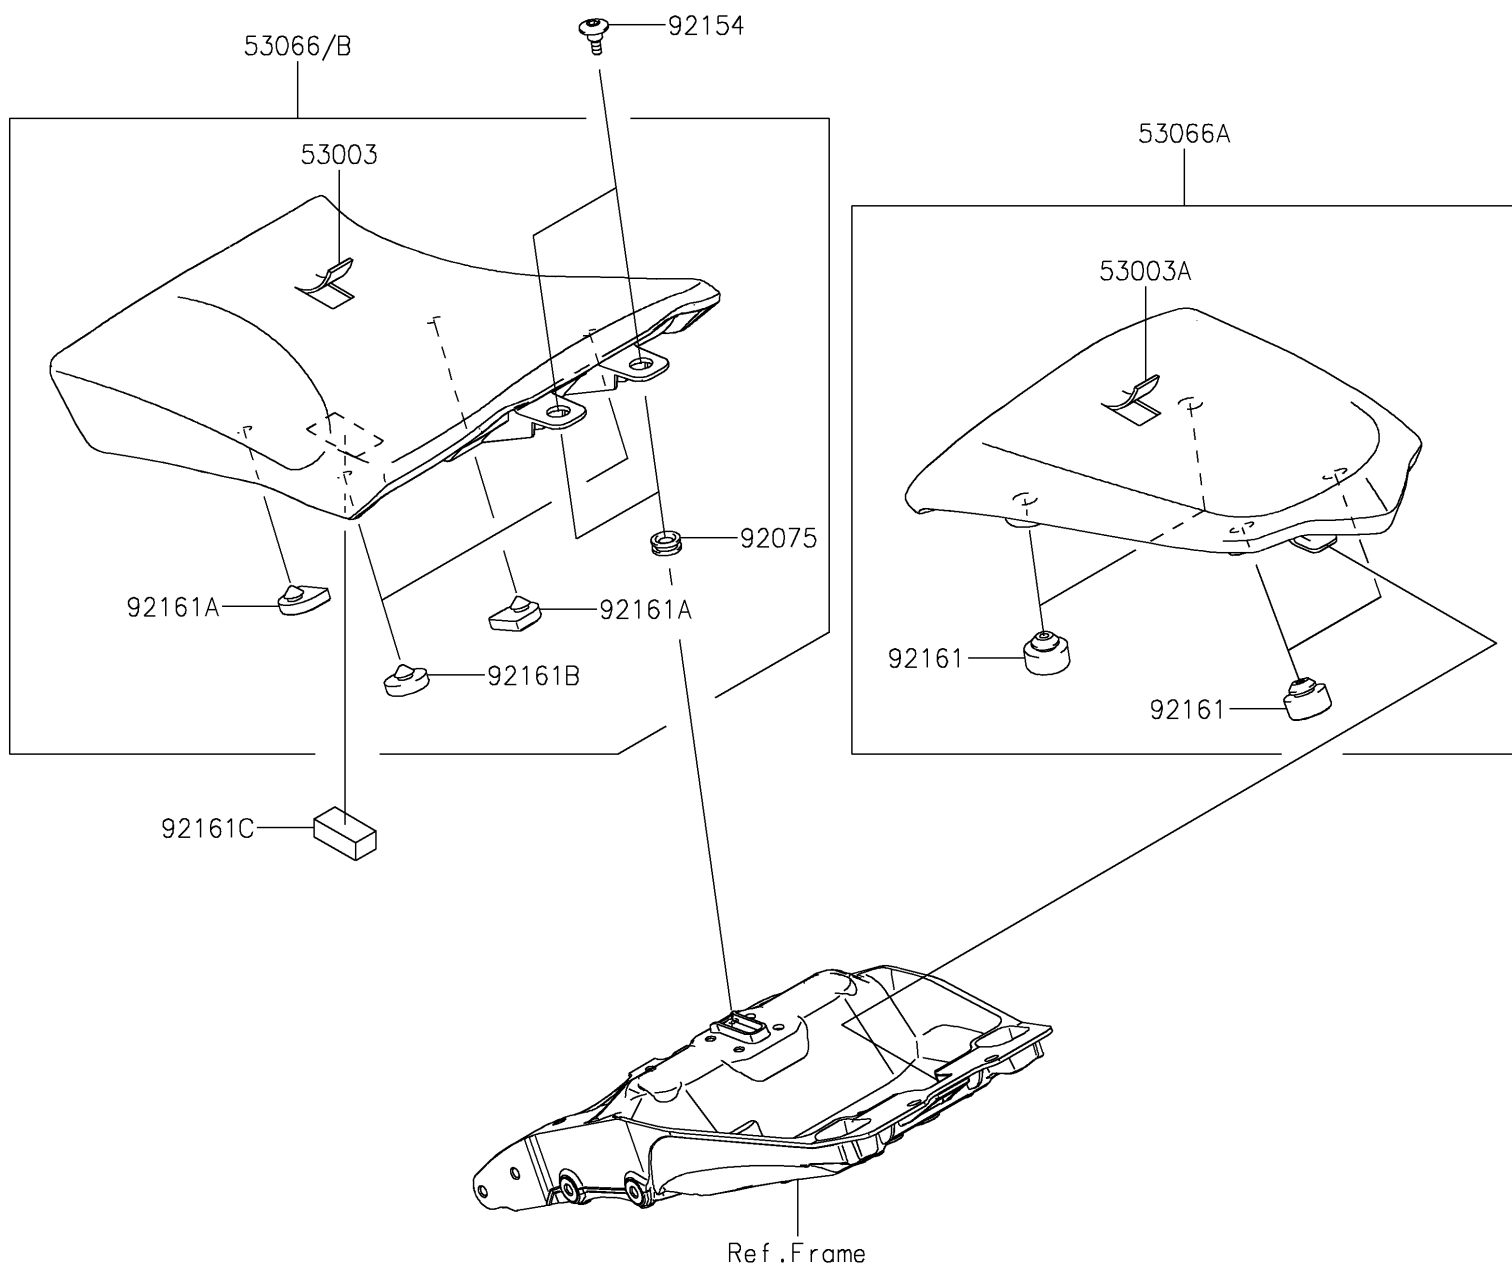

2017 NINJA® 1000 ABS PARTS DIAGRAM

Seat

F2510

2017 NINJA® 1000 ABS PARTS LIST

Seat

ITEM NAME	PART NUMBER	QUANTITY
LEATHER,FR SEAT,BLACK (Ref # 53003)	53003-0434-MA	1
LEATHER,RR SEAT,BLACK (Ref # 53003A)	53003-0435-MA	1
SEAT-ASSY,FR,BLACK (Ref # 53066)	53066-0536-MA	1
SEAT-ASSY,RR,BLACK (Ref # 53066A)	53066-0537-MA	1
DAMPER (Ref # 92075)	92075-1634	1
BOLT (Ref # 92154)	92154-2328	1
DAMPER,RR SEAT (Ref # 92161)	92161-0930	1
DAMPER,FR SEAT,FR (Ref # 92161A)	92161-0954	1
DAMPER,FR SEAT,RR (Ref # 92161B)	92161-0955	1
DAMPER,20X40X15 (Ref # 92161C)	92161-1608	1