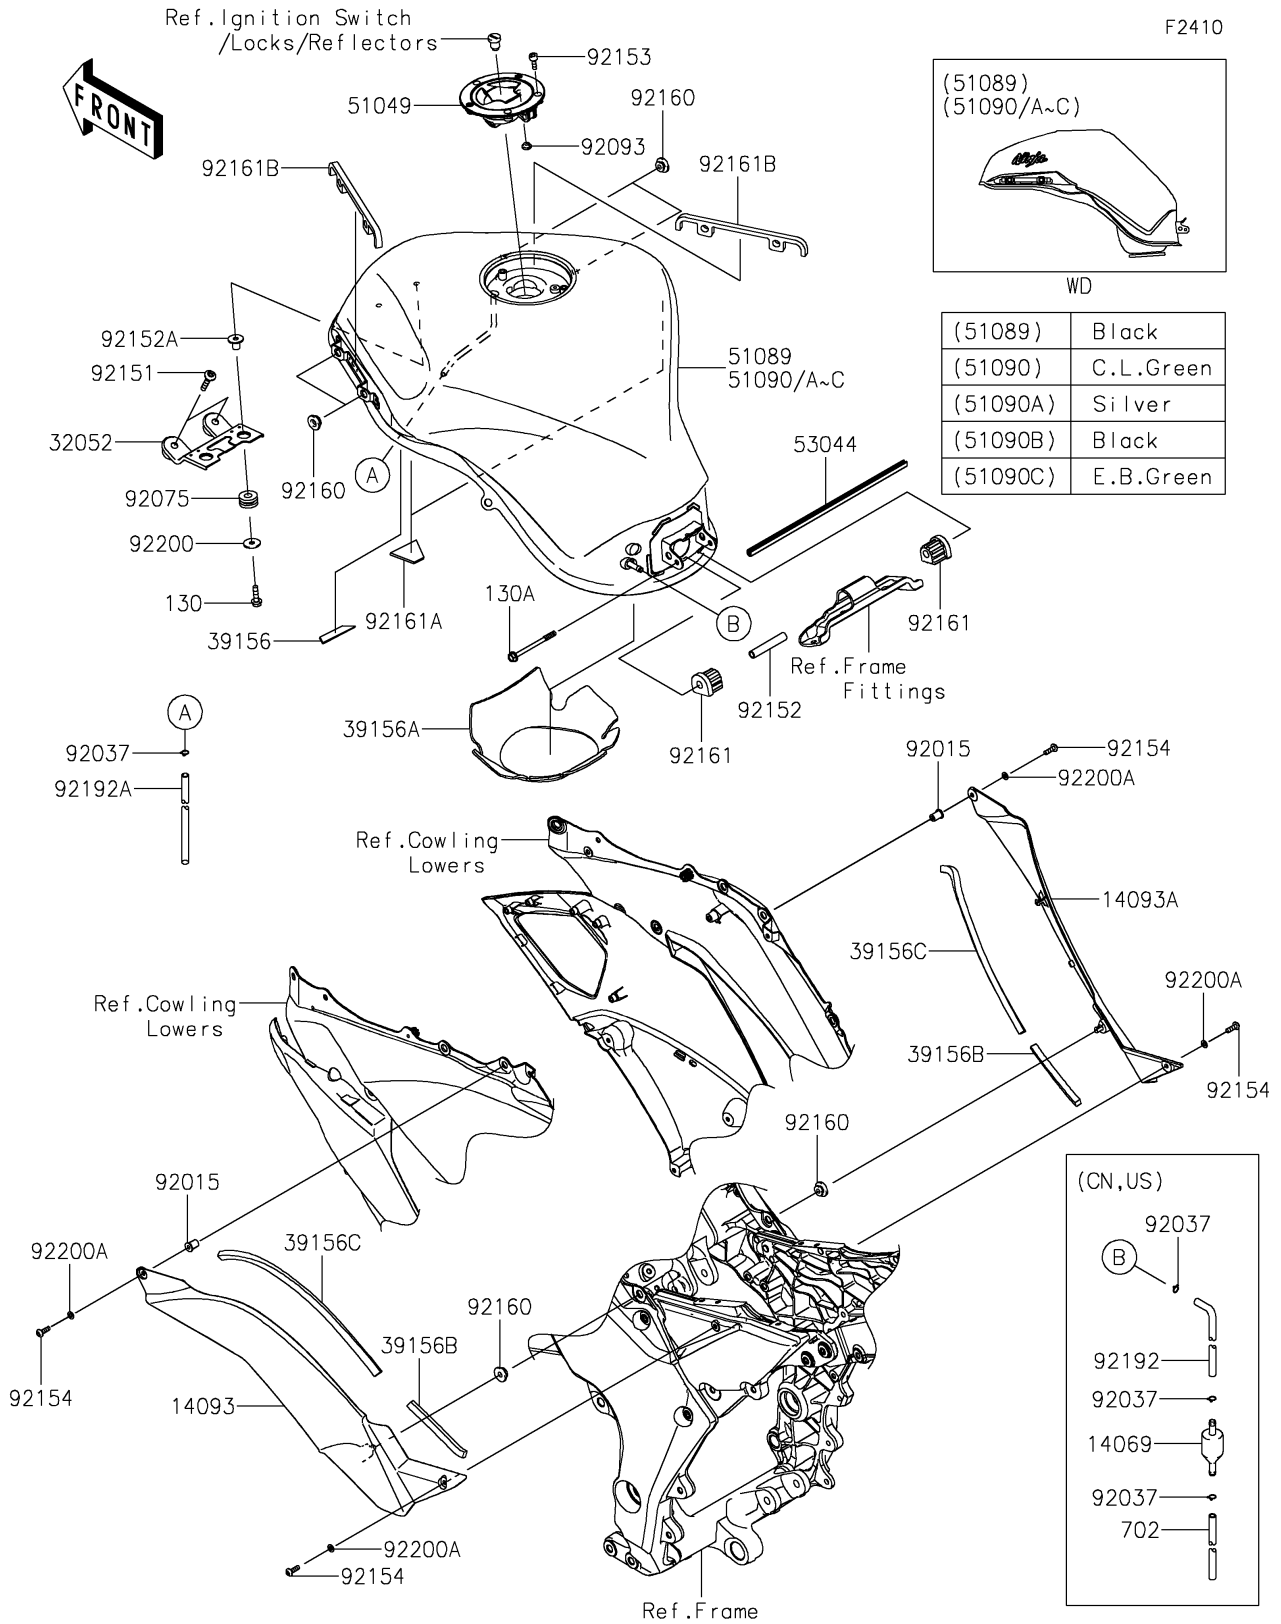

## 2017 NINJA® 1000 ABS PARTS DIAGRAM

Fuel Tank

## 2017 NINJA® 1000 ABS PARTS LIST

Fuel Tank

ITEM NAME	PART NUMBER	QUANTITY
BOLT-FLANGED,6X22 (Ref # 130)	130BA0622	1
BOLT-FLANGED,6X70 (Ref # 130A)	130BB0670	1
BREATHER,TANK (Ref # 14069)	14069-0008	1
COVER,KNEE GRIP,LH (Ref # 14093)	14093-0529	1
COVER,KNEE GRIP,RH (Ref # 14093A)	14093-0530	1
BRACKET-TANK,F.S.BLACK (Ref # 32052)	32052-0783-18R	1
PAD,DRAIN TUBE (Ref # 39156)	39156-1770	1
PAD,FUEL PUMP (Ref # 39156A)	39156-1781	1
PAD,8X100X5 (Ref # 39156B)	39156-2150	1
PAD,8X280X10 (Ref # 39156C)	39156-2151	1
CAP-TANK,FUEL (Ref # 51049)	51049-0039	1
TANK-COMP-FUEL,M.S.BLACK (Ref # 51089)	51089-5033-660	1
TANK-COMP-FUEL,C.L.GREEN (Ref # 51090)	51090-5077-51P	1
TRIM (Ref # 53044)	53044-1296	1
TUBE-RUBBER,6X9X300 (Ref # 702)	702A06300	1
NUT,WELL,5MM (Ref # 92015)	92015-1757	1
CLAMP,TUBE (Ref # 92037)	92037-010	2
DAMPER,10X24X12 (Ref # 92075)	92075-1690	1
SEAL,FUEL TANK CAP (Ref # 92093)	92093-1030	1
BOLT,SOCKET,6X30 (Ref # 92151)	92151-1605	1
COLLAR,6.8X10X60 (Ref # 92152)	92152-1182	1
COLLAR,6.3X9.5X14.1 (Ref # 92152A)	92152-1847	1
BOLT,SOCKET,5X16 (Ref # 92153)	92153-1616	1
BOLT,SOCKET,5X16 (Ref # 92154)	92154-0209	1
DAMPER (Ref # 92160)	92160-1613	1
DAMPER,FUEL TANK,RR (Ref # 92161)	92161-1330	1
DAMPER,30X48X3 (Ref # 92161A)	92161-1768	1
DAMPER (Ref # 92161B)	92161-1943	1
TUBE,BREATHER (Ref # 92192)	92192-0798	1

## 2017 NINJA® 1000 ABS PARTS LIST

Fuel Tank

ITEM NAME	PART NUMBER	QUANTITY
TUBE,6X9X926(30) (Ref # 92192A)	92192-1024	1
WASHER,6.5X22X1.6 (Ref # 92200)	92200-1087	1
WASHER,5.2X10X1.0 (Ref # 92200A)	92200-1820	1