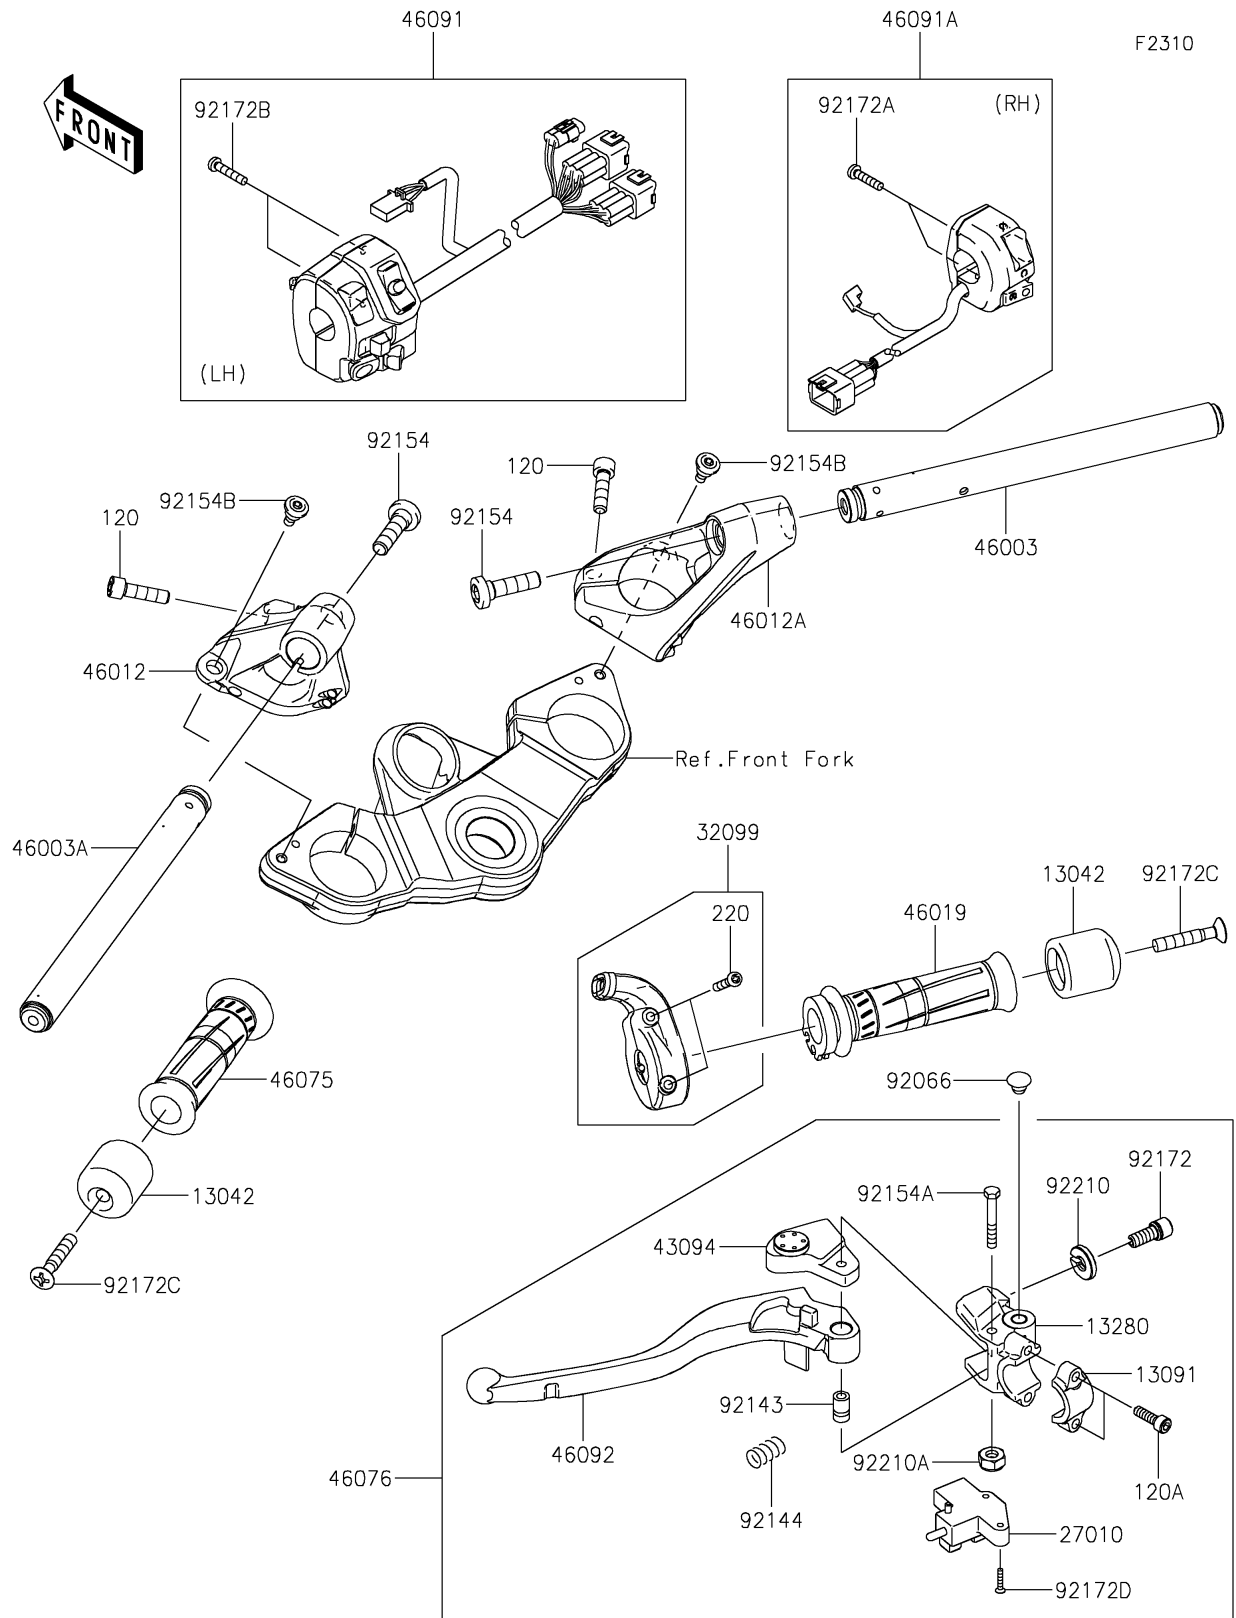

2017 NINJA® 1000 ABS PARTS DIAGRAM

Handlebar

2017 NINJA® 1000 ABS PARTS LIST

Handlebar

ITEM NAME	PART NUMBER	QUANTITY
BOLT-SOCKET,8X30 (Ref # 120)	120CA0830	1
BOLT-SOCKET,6X20 (Ref # 120A)	120CC0620	1
WEIGHT (Ref # 13042)	13042-0710	1
HOLDER,CLUTCH LEVER (Ref # 13091)	13091-1624	1
HOLDER,CLUTCH LEVER (Ref # 13280)	13280-0248	1
SCREW-PAN-CROS,5X35 (Ref # 220)	220AB0535	1
SWITCH,CLUTCH (Ref # 27010)	27010-0854	1
CASE,THROTTLE (Ref # 32099)	32099-0049	1
ADJUSTER (Ref # 43094)	43094-0008	1
HANDLE,RH (Ref # 46003)	46003-0611	1
HANDLE,LH (Ref # 46003A)	46003-0674	1
HOLDER-HANDLE,LH,F.S.BLACK (Ref # 46012)	46012-0090-18R	1
HOLDER-HANDLE,RH,F.S.BLACK (Ref # 46012A)	46012-0091-18R	1
GRIP-ASSY,THROTTLE (Ref # 46019)	46019-0020	1
GRIP,LH (Ref # 46075)	46075-0068	1
LEVER-ASSY-GRIP,CLUTCH (Ref # 46076)	46076-0121	1
HOUSING-ASSY-CONTROL,LH (Ref # 46091)	46091-0348	1
HOUSING-ASSY-CONTROL,RH (Ref # 46091A)	46091-0362	1
LEVER-GRIP (Ref # 46092)	46092-0568	1
PLUG,9.5X8,POLYETHYLENE (Ref # 92066)	92066-1077	1
COLLAR (Ref # 92143)	92143-1379	1
SPRING (Ref # 92144)	92144-1467	1
BOLT,SOCKET,10X37 (Ref # 92154)	92154-2106	1
BOLT (Ref # 92154A)	92154-2318	1
BOLT,SOCKET,6X16.5 (Ref # 92154B)	92154-2325	1
SCREW (Ref # 92172)	92172-1138	1
SCREW-PAN-CROS,5X22 (Ref # 92172A)	92172-1139	1
SCREW-PAN-CROS,5X25 (Ref # 92172B)	92172-1140	1
SCREW-PAN-CROS,8X45 (Ref # 92172C)	92172-1141	1

2017 NINJA® 1000 ABS PARTS LIST

Handlebar

ITEM NAME	PART NUMBER	QUANTITY
SCREW,3X16 (Ref # 92172D)	92172-1185	1
NUT (Ref # 92210)	92210-1519	1
NUT,LOCK,6MM (Ref # 92210A)	92210-1544	1