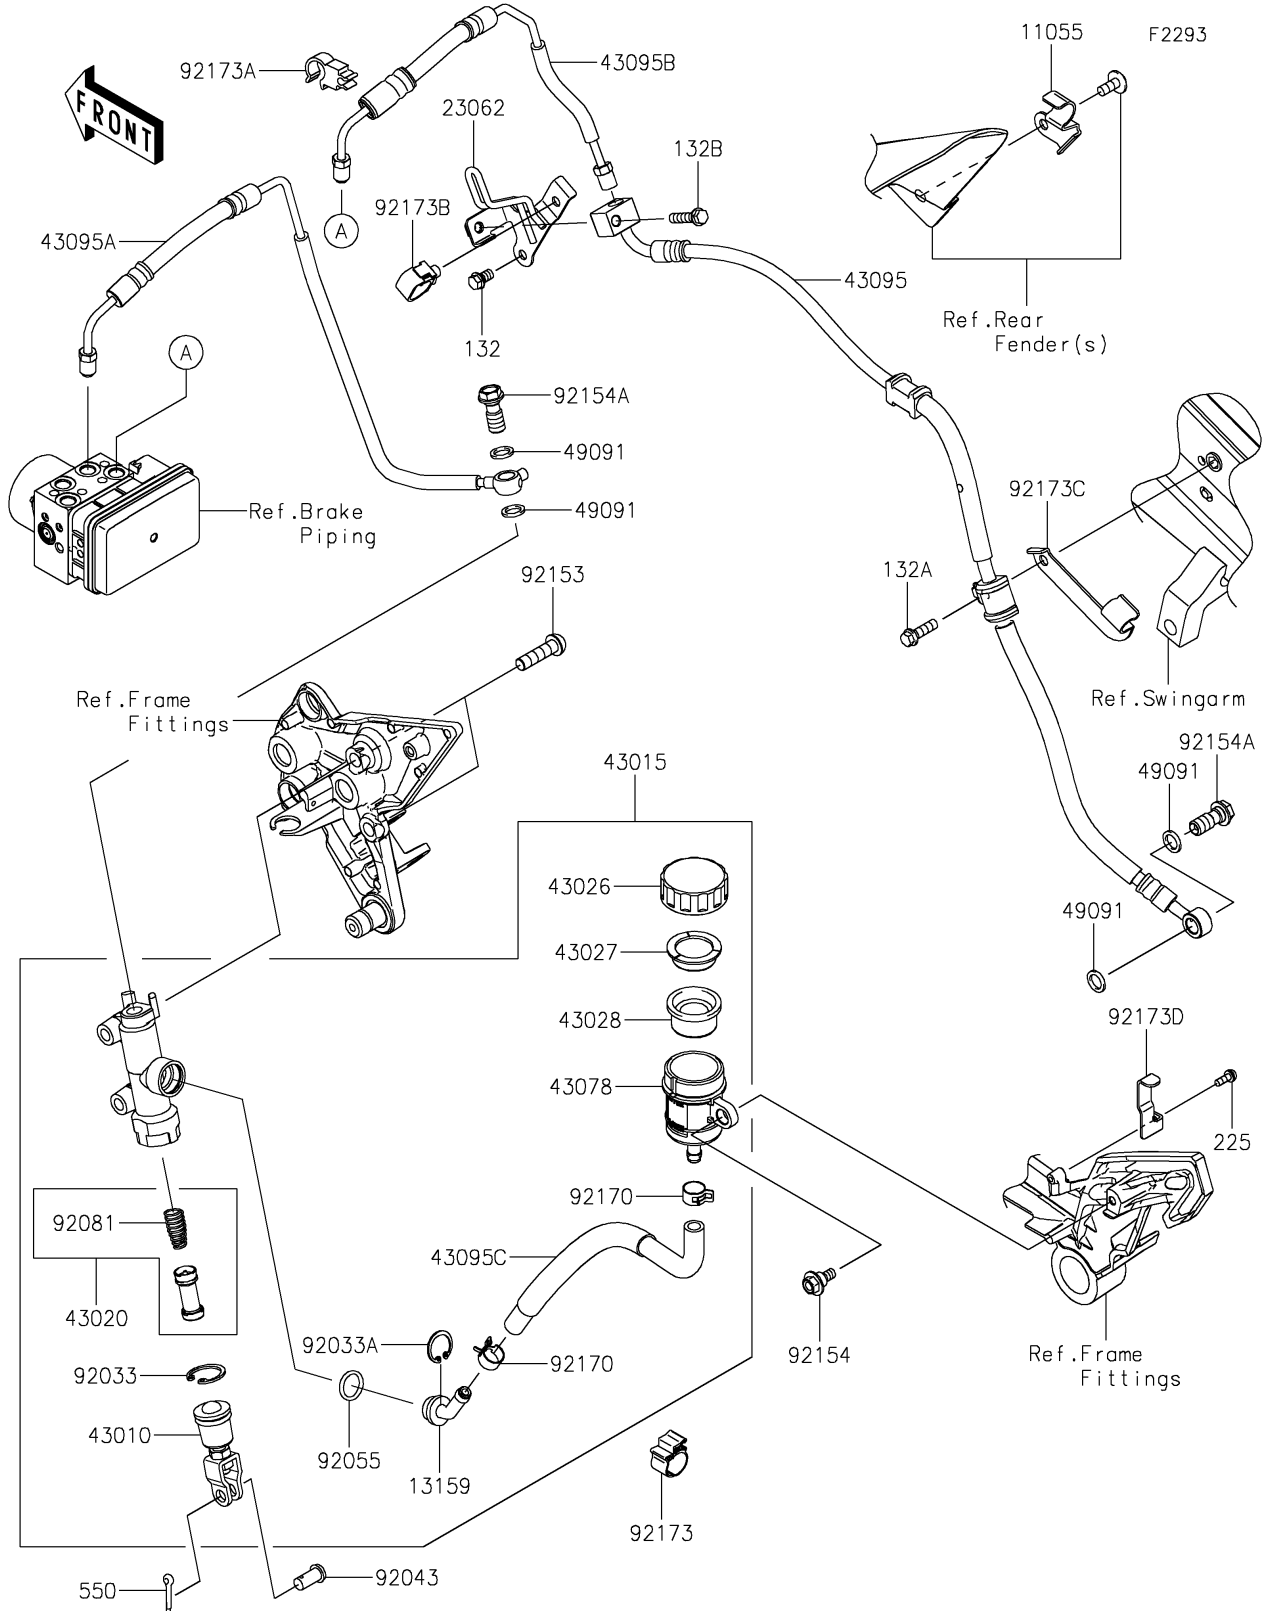

2017 NINJA® 1000 ABS PARTS DIAGRAM

Rear Master Cylinder

2017 NINJA® 1000 ABS PARTS LIST

Rear Master Cylinder

ITEM NAME	PART NUMBER	QUANTITY
BRACKET (Ref # 11055)	11055-1785	1
CONNECTOR (Ref # 13159)	13159-0008	1
BOLT-FLANGED-SMALL,6X10 (Ref # 132)	132BA0610	1
BOLT-FLANGED-SMALL,6X20 (Ref # 132A)	132BA0620	1
BOLT-FLANGED-SMALL,6X25 (Ref # 132B)	132BA0625	1
SCREW-PAN-WSP-CROS,4X12 (Ref # 225)	225AB0412	1
BRACKET-COMP (Ref # 23062)	23062-0823	1
ROD-ASSY-BRAKE (Ref # 43010)	43010-1062	1
CYLINDER-ASSY-MASTER,RR (Ref # 43015)	43015-0596	1
PISTON-COMP-BRAKE (Ref # 43020)	43020-1057	1
CAP-BRAKE (Ref # 43026)	43026-0009	1
PLATE-DIAPHRAGM (Ref # 43027)	43027-1053	1
DIAPHRAGM (Ref # 43028)	43028-1065	1
RESERVOIR (Ref # 43078)	43078-0060	1
HOSE-BRAKE,RR (Ref # 43095)	43095-0510	1
HOSE-BRAKE,HU-RR M/C (Ref # 43095A)	43095-0785	1
HOSE-BRAKE,HU-RR CALIPER (Ref # 43095B)	43095-0786	1
HOSE-BRAKE,RR M/C (Ref # 43095C)	43095-0811	1
WASHER-SEAL,10.1X14.5X1.5 (Ref # 49091)	49091-0001	1
PIN-COTTER,2.0X15 (Ref # 550)	550AA2015	1
RING-SNAP,20.9X24.6X1.2 (Ref # 92033)	92033-0079	1
RING-SNAP,20.5MM (Ref # 92033A)	92033-1186	1
PIN (Ref # 92043)	92043-0904	1
RING-O,14.8X2.4 (Ref # 92055)	92055-0741	1
SPRING,MASTER CYLINDER (Ref # 92081)	92081-1737	1
BOLT,SOCKET,8X30 (Ref # 92153)	92153-0393	1
BOLT,FLANGED,6X16 (Ref # 92154)	92154-0385	1
BOLT,BANJO,10X23 (Ref # 92154A)	92154-1712	1
CLAMP,HOSE (Ref # 92170)	92170-1091	1

2017 NINJA® 1000 ABS PARTS LIST

Rear Master Cylinder

ITEM NAME	PART NUMBER	QUANTITY
CLAMP,CLIP (Ref # 92173)	92173-0127	1
CLAMP (Ref # 92173A)	92173-0170	1
CLAMP,HOLDER CLIP (Ref # 92173B)	92173-0868	1
CLAMP (Ref # 92173C)	92173-1248	1
CLAMP (Ref # 92173D)	92173-1694	1