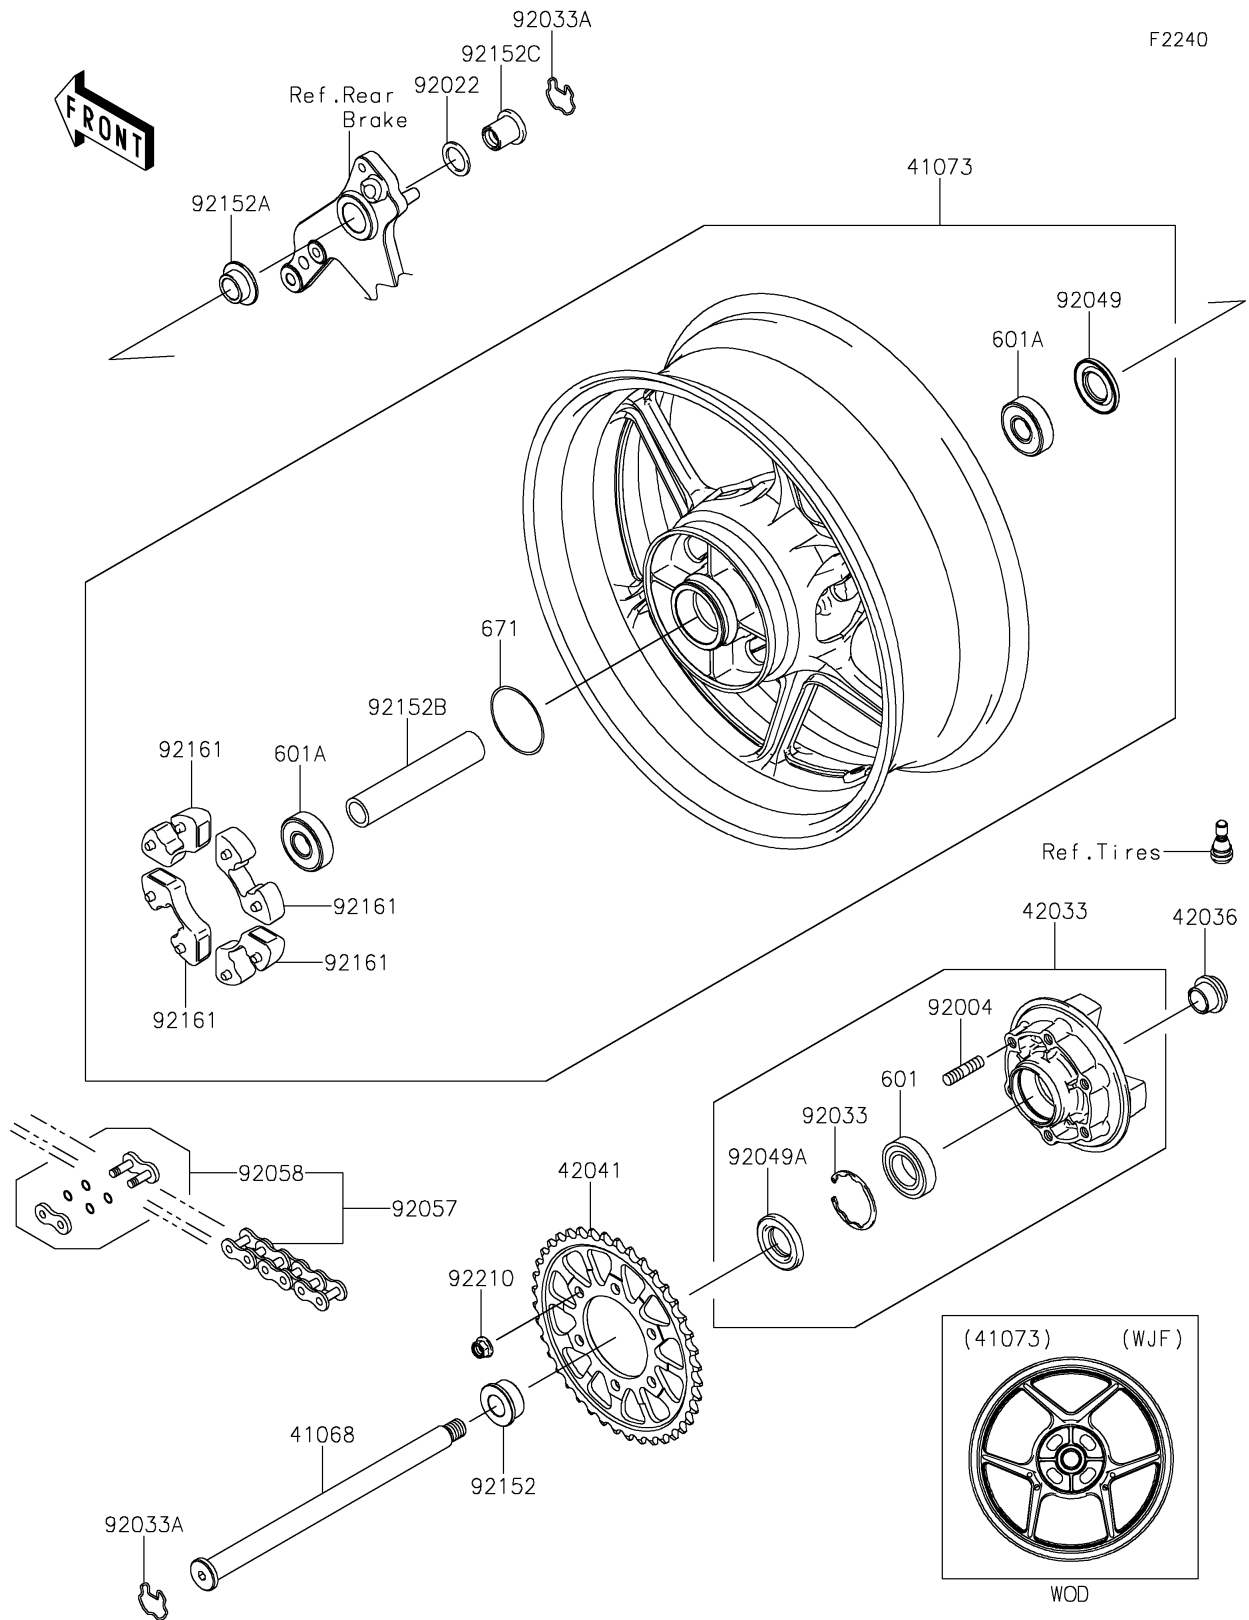

2017 NINJA® 1000 ABS PARTS DIAGRAM

Rear Wheel/Chain

2017 NINJA® 1000 ABS PARTS LIST

Rear Wheel/Chain

| ITEM NAME | PART NUMBER | QUANTITY |
|---|----------------|----------|
| AXLE,RR (Ref # 41068) | 41068-0622 | 1 |
| WHEEL-ASSY,RR,G.BLACK (Ref # 41073) | 41073-0725-18F | 1 |
| COUPLING-ASSY,RR HUB (Ref # 42033) | 42033-0028 | 1 |
| SLEEVE,RR HUB,L=23 (Ref # 42036) | 42036-1251 | 1 |
| SPROCKET-HUB,41T (Ref # 42041) | 42041-0095 | 1 |
| BEARING-BALL (Ref # 601) | 601B6205UU | 1 |
| BEARING-BALL,#6304UUC3 (Ref # 601A) | 601B6304UU | 1 |
| O RING,60MM (Ref # 671) | 671B2560 | 1 |
| STUD,10X19 (Ref # 92004) | 92004-0028 | 1 |
| WASHER,23X32X2.3 (Ref # 92022) | 92022-1618 | 1 |
| RING-SNAP,52MM (Ref # 92033) | 92033-1043 | 1 |
| RING-SNAP,RR AXLE (Ref # 92033A) | 92033-1156 | 1 |
| SEAL-OIL,27X52X5 (Ref # 92049) | 92049-0723 | 1 |
| SEAL-OIL (Ref # 92049A) | 92049-1287 | 1 |
| CHAIN,DRIVE,EK525ZX-112L (Ref # 92057) | 92057-0203 | 1 |
| JOINT-CHAIN,DRIVE (Ref # 92058) | 92058-0027 | 1 |
| COLLAR,RR AXLE,LH,L=18 (Ref # 92152) | 92152-0118 | 1 |
| COLLAR,RR AXLE,RH,20X28X14.5 (Ref # 92152A) | 92152-0876 | 1 |
| COLLAR,RR HUB,20.2X28X144.5 (Ref # 92152B) | 92152-0892 | 1 |
| COLLAR,16X23X28 (Ref # 92152C) | 92152-2279 | 1 |
| DAMPER,SHOCK,RR HUB (Ref # 92161) | 92161-0342 | 1 |
| NUT,LOCK,FLANGED,10MM (Ref # 92210) | 92210-0276 | 1 |