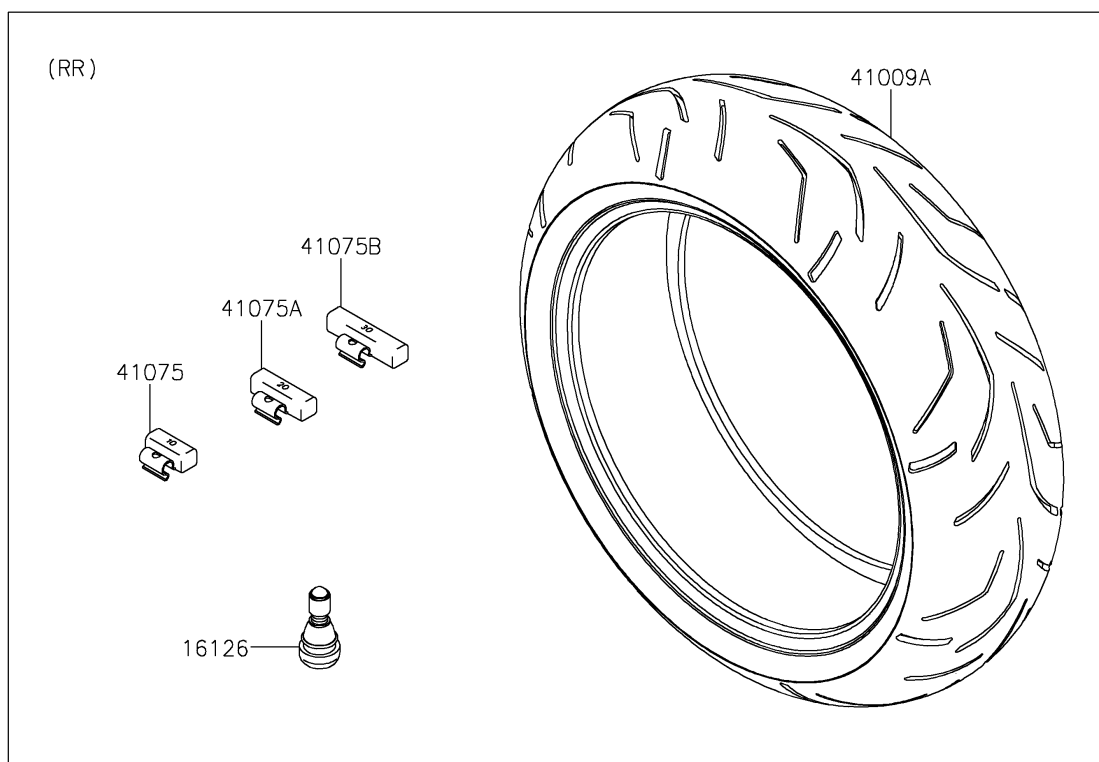

2017 NINJA® 1000 ABS PARTS DIAGRAM

Tires

F2210

2017 NINJA® 1000 ABS PARTS LIST

Tires

ITEM NAME	PART NUMBER	QUANTITY
VALVE,TIRE (Ref # 16126)	16126-1140	1
TIRE,FR,120/70ZR17(58W),S20F (Ref # 41009)	41009-0702	1
TIRE,RR,190/50ZR17(73W),S20R (Ref # 41009A)	41009-0709	1
BALANCER-WHEEL,10G,SILVER (Ref # 41075)	41075-0007	1
BALANCER-WHEEL,20G,SILVER (Ref # 41075A)	41075-0008	1
BALANCER-WHEEL,30G,SILVER (Ref # 41075B)	41075-0009	1