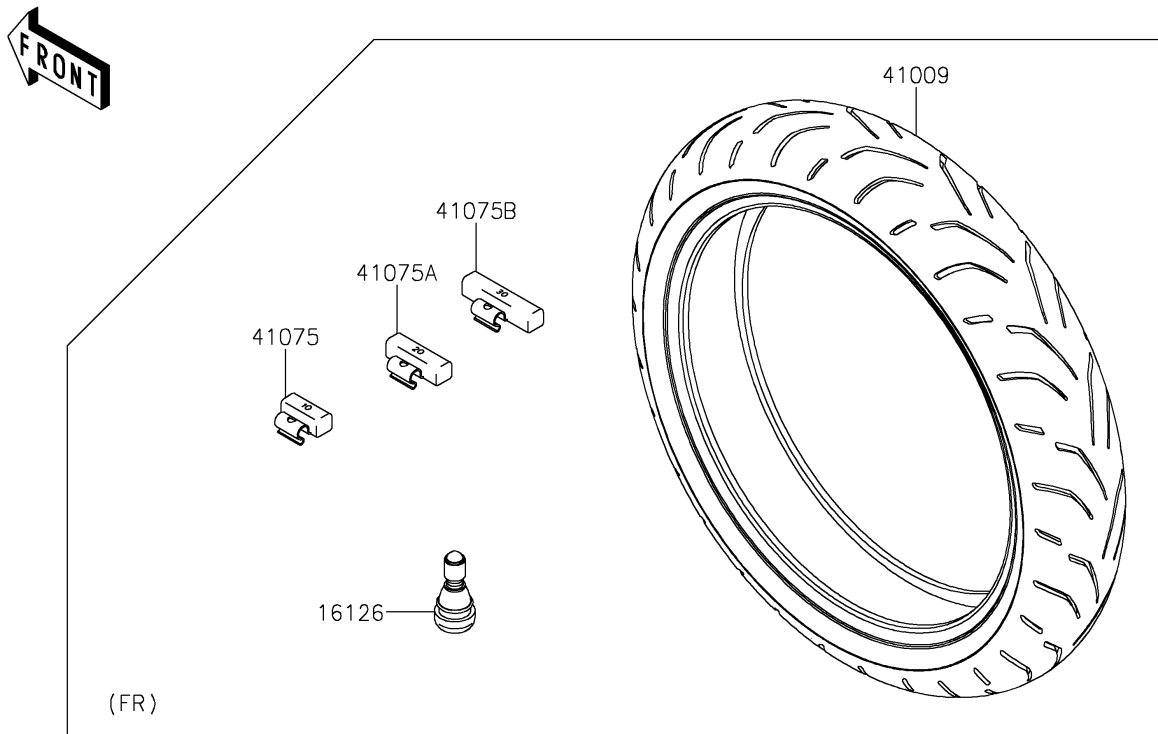

2017 NINJA® 1000 ABS PARTS DIAGRAM

Tires

F2210

2017 NINJA® 1000 ABS PARTS LIST

Tires

ITEM NAME	PART NUMBER	QUANTITY
VALVE,TIRE (Ref # 16126)	16126-1140	1
TIRE,FR,120/70ZR17(58W),S20F (Ref # 41009)	41009-0702	1
TIRE,RR,190/50ZR17(73W),S20R (Ref # 41009A)	41009-0709	1
BALANCER-WHEEL,10G,SILVER (Ref # 41075)	41075-0007	1
BALANCER-WHEEL,20G,SILVER (Ref # 41075A)	41075-0008	1
BALANCER-WHEEL,30G,SILVER (Ref # 41075B)	41075-0009	1