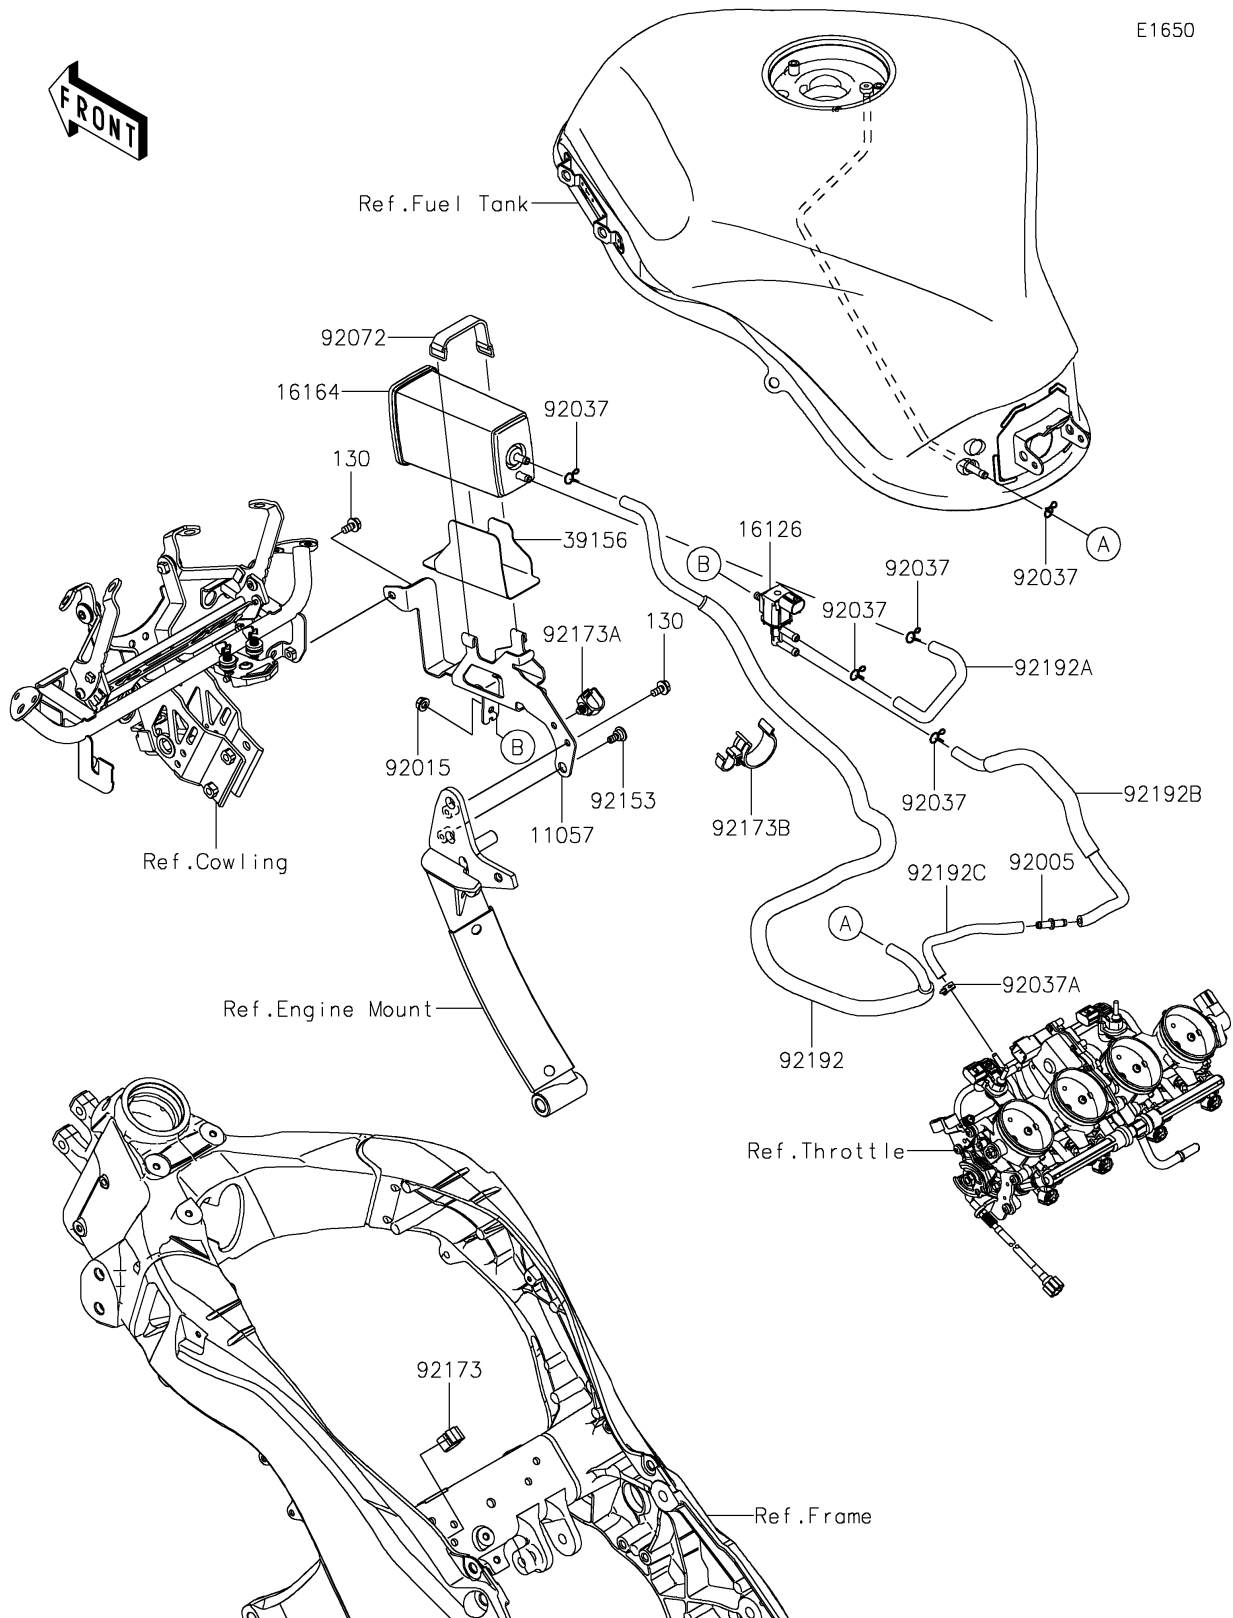

2017 NINJA® 1000 ABS PARTS DIAGRAM

Fuel Evaporative System(CA)

E1650

2017 NINJA® 1000 ABS PARTS LIST

Fuel Evaporative System(CA)

ITEM NAME	PART NUMBER	QUANTITY
BRACKET,CANISTER (Ref # 11057)	11057-0456	1
BOLT-FLANGED,6X12 (Ref # 130)	130BA0612	1
VALVE,SOLENOID (Ref # 16126)	16126-0705	1
CANISTER (Ref # 16164)	16164-0012	1
PAD (Ref # 39156)	39156-2141	1
FITTING (Ref # 92005)	92005-0721	1
NUT,FLANGED,6MM (Ref # 92015)	92015-1367	1
CLAMP (Ref # 92037)	92037-1712	1
CLAMP,7.8MM (Ref # 92037A)	92037-2116	1
BAND,TOOL,L=82 (Ref # 92072)	92072-1294	1
BOLT,SOCKET,6MM (Ref # 92153)	92153-1956	1
CLAMP,CLIP (Ref # 92173)	92173-0127	1
CLAMP,HOLDER CLIP (Ref # 92173A)	92173-0868	1
CLAMP (Ref # 92173B)	92173-1273	1
TUBE,TANK-CANISTER (Ref # 92192)	92192-1714	1
TUBE,CANISTER-VALVE (Ref # 92192A)	92192-1715	1
TUBE,VALVE-FITTING(THROTTLE) (Ref # 92192B)	92192-1716	1
TUBE,THROTTLE-FITTING(VALVE) (Ref # 92192C)	92192-1717	1